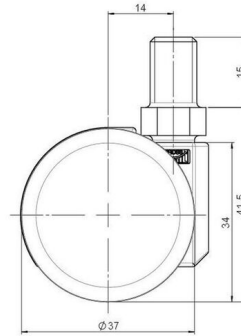

## Technical Details

Product Type	Furniture caster
Wheel diameter	37mm   1 1/8"
Load capacity	70kg   150 lbs.
Overall height with fixing	41,5mm
<b>Wheel:</b>	
Wheel type	Hard wheel
Wheel color	RAL 9005 Jet black
<b>Housing:</b>	
Housing form	unhooded, with neck diameter
Neck diameter	16mm
Housing material	Zinc die-cast
Housing color	Shiny chrome
Mobility concept	Freewheel
Fixing	M10x15mm Threaded stem
Description	DDZ 231 - 3 X10

### Square plates:

- 38x38mm
- 55x55mm
- 60x60mm

### Caster cup:

- 120x104mm

### Caster module:

- 400x70mm