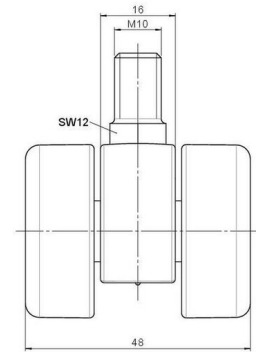

## Technical Details

Product Type	Furniture caster
Wheel diameter	37mm   1 1/8"
Load capacity	70kg   150 lbs.
Overall height with fixing	41,5mm
<b>Wheel:</b>	
Wheel type	Hard wheel
Wheel color	RAL 9005 Jet black
<b>Housing:</b>	
Housing form	unhooded, with neck diameter
Neck diameter	16mm
Housing material	Zinc die-cast
Housing color	Shiny chrome
Mobility concept	Freewheel
Fixing	M10x15mm Threaded stem
Description	DDZ 231 - 3 X10

### Square plates:

- 38x38mm
- 55x55mm
- 60x60mm

### Caster cup:

- 120x104mm

### Caster module:

- 400x70mm