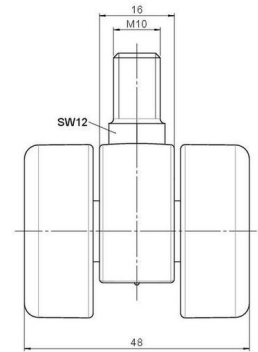

## Technical Details

Product Type	Furniture caster
Wheel diameter	37mm   1 1/8"
Load capacity	70kg   150 lbs.
Overall height with fixing	41,5mm
<b>Wheel:</b>	
Wheel type	Hard wheel
Wheel color	RAL 9005 Jet black
<b>Housing:</b>	
Housing form	unhooded, with neck diameter
Neck diameter	16mm
Housing material	Zinc die-cast
Housing color	Shiny chrome
Mobility concept	Freewheel
Fixing	M10x15mm Threaded stem
Description	DDZ 231 - 3 X10

### Square plates:

- 38x38mm
- 55x55mm
- 60x60mm

### Caster cup:

- 120x104mm

### Caster module:

- 400x70mm