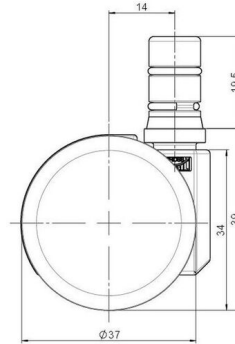

movetto 3 elegance

As of: June 25, 2026

Description	Model	Carton Quantity
movetto 3 H elegance	D231	150 pcs per Carton

Technical Details

Product Type	Furniture caster
Wheel diameter	37mm 1 ½"
Load capacity	70kg 150 lbs.
Overall height with fixing	39mm
Wheel:	
Wheel type	Hard wheel
Wheel color	RAL 9005 Jet black
Housing:	
Housing form	unhooded, with neck diameter
Neck diameter	16mm
Housing material	Zinc die-cast
Housing color	Shiny chrome
Mobility concept	Freewheel
Fixing	No-Noise™ Stem, 11x19,5mm Push fit stem with double circlips, 11,4mm
Description	DDZ 231 - 3X2NN

Fixings

Compatible with the following available fixings:

No-Noise™ Stem:

- 11x19.5mm with 11.4mm circlip
- 11x19.5mm with 11.6mm circlip

Push fit stems:

- 10x22mm with 10.3mm circlip
- 10x22mm with 10.5mm circlip
- 11x19.5mm with 11.4mm circlip
- 11x19.5mm with 11.8mm circlip
- 11x22mm with 11.4mm circlip
- 11x22mm with 11.6mm circlip
- 11x22mm with 11.8mm circlip

Threaded stems:

- M8x15mm
- M8x25mm
- M10x15mm
- M10x25mm
- 5/16-18x5/8"
- 3/8-16x5/8"
- 3/8-16x1/2"
- 3/8-16x1"

Square plates:

- 38x38mm
- 55x55mm
- 60x60mm

Caster cup:

- 120x104mm

Caster module:

- 400x70mm