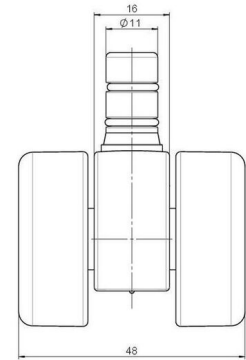

movetto 3 elegance

As of: June 25, 2026

Description	Model	Carton Quantity
movetto 3 H elegance	D231	150 pcs per Carton

Technical Details

Product Type	Furniture caster
Wheel diameter	37mm 1 ½"
Load capacity	70kg 150 lbs.
Overall height with fixing	39mm
Wheel:	
Wheel type	Hard wheel
Wheel color	RAL 9005 Jet black
Housing:	
Housing form	unhooded, with neck diameter
Neck diameter	16mm
Housing material	Zinc die-cast
Housing color	Shiny chrome
Mobility concept	Freewheel
Fixing	No-Noise™ Stem, 11x19,5mm Push fit stem with double circlips, 11,4mm
Description	DDZ 231 - 3X2NN

Fixings

Compatible with the following available fixings:

No-Noise™ Stem:

- 11x19.5mm with 11.4mm circlip
- 11x19.5mm with 11.6mm circlip

Push fit stems:

- 10x22mm with 10.3mm circlip
- 10x22mm with 10.5mm circlip
- 11x19.5mm with 11.4mm circlip
- 11x19.5mm with 11.8mm circlip
- 11x22mm with 11.4mm circlip
- 11x22mm with 11.6mm circlip
- 11x22mm with 11.8mm circlip

Threaded stems:

- M8x15mm
- M8x25mm
- M10x15mm
- M10x25mm
- 5/16-18x5/8"
- 3/8-16x5/8"
- 3/8-16x1/2"
- 3/8-16x1"

Square plates:

- 38x38mm
- 55x55mm
- 60x60mm

Caster cup:

- 120x104mm

Caster module:

- 400x70mm