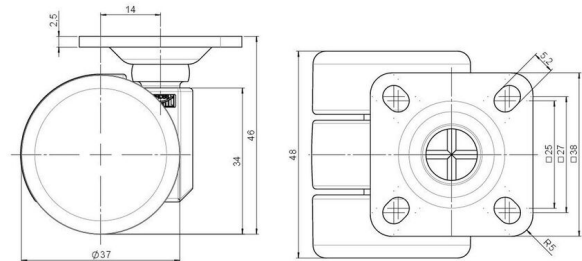

movetto 3 elegance

As of: May 23, 2026

Description	Model	Carton Quantity
movetto 3 H elegance	D231	125 pcs per Carton

Technical Details

Product Type	Furniture caster
Wheel diameter	37mm 1 ½"
Load capacity	70kg 150 lbs.
Overall height with fixing	46mm
Wheel:	
Wheel type	Hard wheel
Wheel color	RAL 9005 Jet black
Housing:	
Housing form	unhooded, with neck diameter
Neck diameter	16mm
Housing material	Zinc die-cast
Housing color	Shiny chrome
Mobility concept	Freewheel
Fixing	38x38mm Plate, 9,5mm
Description	DDZ 231 - 3 X 1

Fixings

Compatible with the following available fixings:

No-Noise™ Stem:

- 11x19.5mm with 11.4mm circlip
- 11x19.5mm with 11.6mm circlip

Push fit stems:

- 10x22mm with 10.3mm circlip
- 10x22mm with 10.5mm circlip
- 11x19.5mm with 11.4mm circlip
- 11x19.5mm with 11.8mm circlip
- 11x22mm with 11.4mm circlip
- 11x22mm with 11.6mm circlip
- 11x22mm with 11.8mm circlip

Threaded stems:

- M8x15mm
- M8x25mm
- M10x15mm
- M10x25mm
- 5/16-18x5/8"
- 3/8-16x5/8"
- 3/8-16x1/2"
- 3/8-16x1"

Square plates:

- 38x38mm
- 55x55mm
- 60x60mm

Caster cup:

- 120x104mm

Caster module:

- 400x70mm