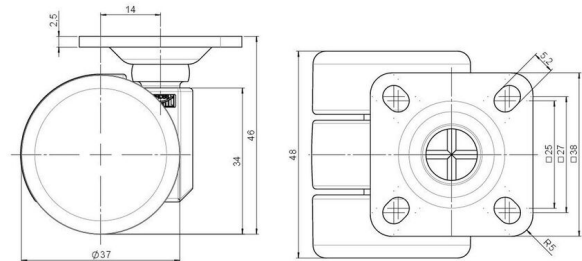

movetto 3 elegance

As of: July 07, 2026

Description	Model	Carton Quantity
movetto 3 H elegance	D231	125 pcs per Carton

Technical Details

Product Type	Furniture caster
Wheel diameter	37mm 1 ½"
Load capacity	70kg 150 lbs.
Overall height with fixing	46mm
Wheel:	
Wheel type	Hard wheel
Wheel color	RAL 9005 Jet black
Housing:	
Housing form	unhooded, with neck diameter
Neck diameter	16mm
Housing material	Zinc die-cast
Housing color	Shiny chrome
Mobility concept	Freewheel
Fixing	38x38mm Plate, 9,5mm
Description	DDZ 231 - 3 X 1

Fixings

Compatible with the following available fixings:

No-Noise™ Stem:

- 11x19.5mm with 11.4mm circlip
- 11x19.5mm with 11.6mm circlip

Push fit stems:

- 10x22mm with 10.3mm circlip
- 10x22mm with 10.5mm circlip
- 11x19.5mm with 11.4mm circlip
- 11x19.5mm with 11.8mm circlip
- 11x22mm with 11.4mm circlip
- 11x22mm with 11.6mm circlip
- 11x22mm with 11.8mm circlip

Threaded stems:

- M8x15mm
- M8x25mm
- M10x15mm
- M10x25mm
- 5/16-18x5/8"
- 3/8-16x5/8"
- 3/8-16x1/2"
- 3/8-16x1"

Square plates:

- 38x38mm
- 55x55mm
- 60x60mm

Caster cup:

- 120x104mm

Caster module:

- 400x70mm