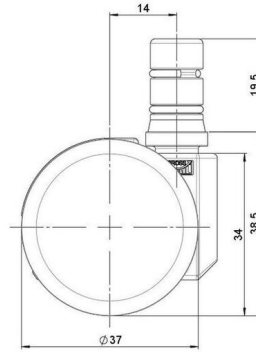

movetto 3

As of: April 30, 2026

Description	Model	Carton Quantity
movetto 3 H	D231	400 pcs per Carton

Technical Details

Product Type	Furniture caster
Wheel diameter	37mm 1 1/8"
Load capacity	40kg 88 lbs.
Overall height with fixing	38,5mm
Wheel:	
Wheel type	Hard wheel
Wheel color	RAL 9005 Jet black
Housing:	
Housing form	unhooded, with neck diameter
Neck diameter	16mm
Housing material	High quality nylon
Housing color	RAL 9005 Jet black
Mobility concept	Freewheel
Fixing	No-Noise™ Stem, 11x19,5mm Push fit stem with double circlips, 11,4mm
Description	DDK 231 - 3X2NN

Fixings

Compatible with the following available fixings:

No-Noise™ Stem:

- 11x19.5mm with 11.4mm circlip
- 11x19.5mm with 11.6mm circlip

Push fit stems:

- 10x22mm with 10.3mm circlip
- 10x22mm with 10.5mm circlip
- 11x19.5mm with 11.4mm circlip
- 11x19.5mm with 11.8mm circlip
- 11x22mm with 11.4mm circlip
- 11x22mm with 11.6mm circlip
- 11x22mm with 11.8mm circlip

Threaded stems:

- M8x15mm
- M8x25mm
- M10x15mm
- M10x25mm
- 5/16-18x5/8"
- 3/8-16x5/8"
- 3/8-16x1/2"
- 3/8-16x1"

Square plates:

- 38x38mm
- 55x55mm
- 60x60mm

Caster cup:

- 120x104mm

Caster module:

- 400x70mm