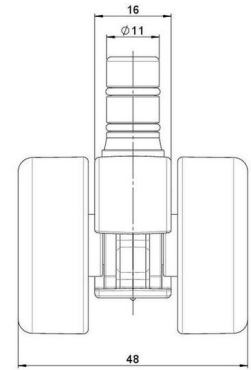

movetto 3

As of: April 30, 2026

Description	Model	Carton Quantity
movetto 3 H	D231	400 pcs per Carton

Technical Details

Product Type	Furniture caster
Wheel diameter	37mm 1 1/8"
Load capacity	40kg 88 lbs.
Overall height with fixing	38,5mm
Wheel:	
Wheel type	Hard wheel
Wheel color	RAL 9005 Jet black
Housing:	
Housing form	unhooded, with neck diameter
Neck diameter	16mm
Housing material	High quality nylon
Housing color	RAL 9005 Jet black
Mobility concept	Freewheel
Fixing	No-Noise™ Stem, 11x19,5mm Push fit stem with double circlips, 11,4mm
Description	DDK 231 - 3X2NN

Fixings

Compatible with the following available fixings:

No-Noise™ Stem:

- 11x19.5mm with 11.4mm circlip
- 11x19.5mm with 11.6mm circlip

Push fit stems:

- 10x22mm with 10.3mm circlip
- 10x22mm with 10.5mm circlip
- 11x19.5mm with 11.4mm circlip
- 11x19.5mm with 11.8mm circlip
- 11x22mm with 11.4mm circlip
- 11x22mm with 11.6mm circlip
- 11x22mm with 11.8mm circlip

Threaded stems:

- M8x15mm
- M8x25mm
- M10x15mm
- M10x25mm
- 5/16-18x5/8"
- 3/8-16x5/8"
- 3/8-16x1/2"
- 3/8-16x1"

Square plates:

- 38x38mm
- 55x55mm
- 60x60mm

Caster cup:

- 120x104mm

Caster module:

- 400x70mm