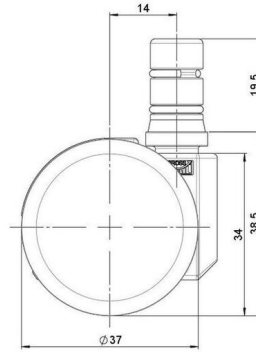

movetto 3

As of: June 24, 2026

Description	Model	Carton Quantity
movetto 3 H	D231	400 pcs per Carton

Technical Details

Product Type	Furniture caster
Wheel diameter	37mm 1 1/8"
Load capacity	40kg 88 lbs.
Overall height with fixing	38,5mm
Wheel:	
Wheel type	Hard wheel
Wheel color	RAL 9005 Jet black
Housing:	
Housing form	unhooded, with neck diameter
Neck diameter	16mm
Housing material	High quality nylon
Housing color	RAL 9005 Jet black
Mobility concept	Freewheel
Fixing	No-Noise™ Stem, 11x19,5mm Push fit stem with double circlips, 11,4mm
Description	DDK 231 - 3X2NN

Fixings

Compatible with the following available fixings:

No-Noise™ Stem:

- 11x19.5mm with 11.4mm circlip
- 11x19.5mm with 11.6mm circlip

Push fit stems:

- 10x22mm with 10.3mm circlip
- 10x22mm with 10.5mm circlip
- 11x19.5mm with 11.4mm circlip
- 11x19.5mm with 11.8mm circlip
- 11x22mm with 11.4mm circlip
- 11x22mm with 11.6mm circlip
- 11x22mm with 11.8mm circlip

Threaded stems:

- M8x15mm
- M8x25mm
- M10x15mm
- M10x25mm
- 5/16-18x5/8"
- 3/8-16x5/8"
- 3/8-16x1/2"
- 3/8-16x1"

Square plates:

- 38x38mm
- 55x55mm
- 60x60mm

Caster cup:

- 120x104mm

Caster module:

- 400x70mm