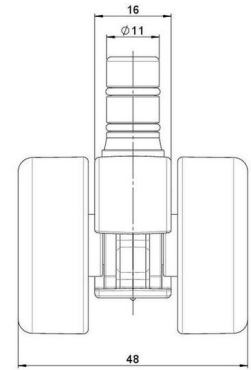

movetto 3

As of: June 24, 2026

Description	Model	Carton Quantity
movetto 3 H	D231	400 pcs per Carton

Technical Details

Product Type	Furniture caster
Wheel diameter	37mm 1 1/8"
Load capacity	40kg 88 lbs.
Overall height with fixing	38,5mm
Wheel:	
Wheel type	Hard wheel
Wheel color	RAL 9005 Jet black
Housing:	
Housing form	unhooded, with neck diameter
Neck diameter	16mm
Housing material	High quality nylon
Housing color	RAL 9005 Jet black
Mobility concept	Freewheel
Fixing	No-Noise™ Stem, 11x19,5mm Push fit stem with double circlips, 11,4mm
Description	DDK 231 - 3X2NN

Fixings

Compatible with the following available fixings:

No-Noise™ Stem:

- 11x19.5mm with 11.4mm circlip
- 11x19.5mm with 11.6mm circlip

Push fit stems:

- 10x22mm with 10.3mm circlip
- 10x22mm with 10.5mm circlip
- 11x19.5mm with 11.4mm circlip
- 11x19.5mm with 11.8mm circlip
- 11x22mm with 11.4mm circlip
- 11x22mm with 11.6mm circlip
- 11x22mm with 11.8mm circlip

Threaded stems:

- M8x15mm
- M8x25mm
- M10x15mm
- M10x25mm
- 5/16-18x5/8"
- 3/8-16x5/8"
- 3/8-16x1/2"
- 3/8-16x1"

Square plates:

- 38x38mm
- 55x55mm
- 60x60mm

Caster cup:

- 120x104mm

Caster module:

- 400x70mm