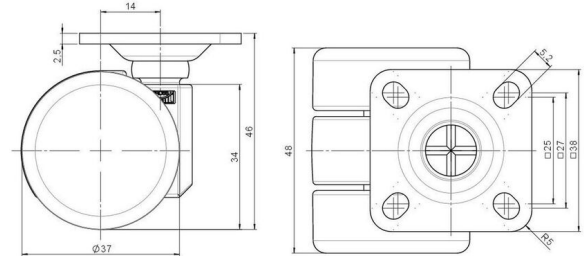

movetto 3 elegance

As of: July 07, 2026

Description	Model	Carton Quantity
movetto 3 H	D231	125 pcs per Carton

Technical Details

Product Type	Furniture caster
Wheel diameter	37mm 1 ½"
Load capacity	70kg 150 lbs.
Overall height with fixing	46mm
Wheel:	
Wheel type	Hard wheel
Wheel color	RAL 9005 Jet black
Housing:	
Housing form	unhooded, with neck diameter
Neck diameter	16mm
Housing material	Zinc die-cast
Housing color	RAL 9005 Jet black
Mobility concept	Freewheel
Fixing	38x38mm Plate
Description	DDZ 231 - 3 X 1

Fixings

Compatible with the following available fixings:

No-Noise™ Stem:

- 11x19.5mm with 11.4mm circlip
- 11x19.5mm with 11.6mm circlip

Push fit stems:

- 10x22mm with 10.3mm circlip
- 10x22mm with 10.5mm circlip
- 11x19.5mm with 11.4mm circlip
- 11x19.5mm with 11.8mm circlip
- 11x22mm with 11.4mm circlip
- 11x22mm with 11.6mm circlip
- 11x22mm with 11.8mm circlip

Threaded stems:

- M8x15mm
- M8x25mm
- M10x15mm
- M10x25mm
- 5/16-18x5/8"
- 3/8-16x5/8"
- 3/8-16x1/2"
- 3/8-16x1"

Square plates:

- 38x38mm
- 55x55mm
- 60x60mm

Caster cup:

- 120x104mm

Caster module:

- 400x70mm