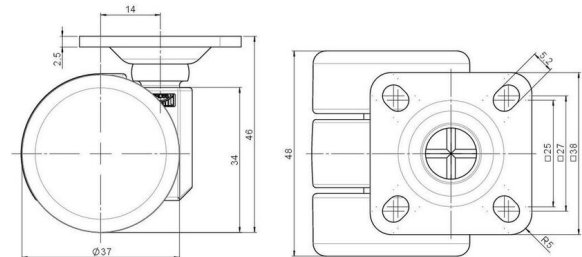

movetto 3 elegance

As of: April 08, 2026

Description	Model	Carton Quantity
movetto 3 H	D231	125 pcs per Carton

Technical Details

Product Type	Furniture caster
Wheel diameter	37mm 1 ½"
Load capacity	70kg 150 lbs.
Overall height with fixing	46mm
Wheel:	
Wheel type	Hard wheel
Wheel color	RAL 9005 Jet black
Housing:	
Housing form	unhooded, with neck diameter
Neck diameter	16mm
Housing material	Zinc die-cast
Housing color	RAL 9005 Jet black
Mobility concept	Freewheel
Fixing	38x38mm Plate
Description	DDZ 231 - 3 X 1

Fixings

Compatible with the following available fixings:

No-Noise™ Stem:

- 11x19.5mm with 11.4mm circlip
- 11x19.5mm with 11.6mm circlip

Push fit stems:

- 10x22mm with 10.3mm circlip
- 10x22mm with 10.5mm circlip
- 11x19.5mm with 11.4mm circlip
- 11x19.5mm with 11.8mm circlip
- 11x22mm with 11.4mm circlip
- 11x22mm with 11.6mm circlip
- 11x22mm with 11.8mm circlip

Threaded stems:

- M8x15mm
- M8x25mm
- M10x15mm
- M10x25mm
- 5/16-18x5/8"
- 3/8-16x5/8"
- 3/8-16x1/2"
- 3/8-16x1"

Square plates:

- 38x38mm
- 55x55mm
- 60x60mm

Caster cup:

- 120x104mm

Caster module:

- 400x70mm