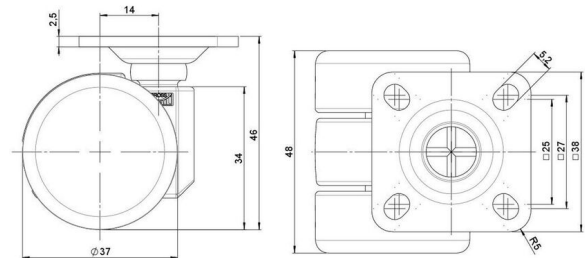

movetto 3

As of: July 07, 2026

Description	Model	Carton Quantity
movetto 3 H	D231	250 pcs per Carton

Technical Details

Product Type	Furniture caster
Wheel diameter	37mm 1 1/8"
Load capacity	40kg 88 lbs.
Overall height with fixing	46mm
Wheel:	
Wheel type	Hard wheel
Wheel color	RAL 9005 Jet black
Housing:	
Housing form	unhooded, with neck diameter
Neck diameter	16mm
Housing material	High quality nylon
Housing color	RAL 9005 Jet black
Mobility concept	Freewheel
Fixing	38x38mm Plate, 9,5mm
Description	DDK 231 - 3 X 1

Fixings

Compatible with the following available fixings:

No-Noise™ Stem:

- 11x19.5mm with 11.4mm circlip
- 11x19.5mm with 11.6mm circlip

Push fit stems:

- 10x22mm with 10.3mm circlip
- 10x22mm with 10.5mm circlip
- 11x19.5mm with 11.4mm circlip
- 11x19.5mm with 11.8mm circlip
- 11x22mm with 11.4mm circlip
- 11x22mm with 11.6mm circlip
- 11x22mm with 11.8mm circlip

Threaded stems:

- M8x15mm
- M8x25mm
- M10x15mm
- M10x25mm
- 5/16-18x5/8"
- 3/8-16x5/8"
- 3/8-16x1/2"
- 3/8-16x1"

Square plates:

- 38x38mm
- 55x55mm
- 60x60mm

Caster cup:

- 120x104mm

Caster module:

- 400x70mm