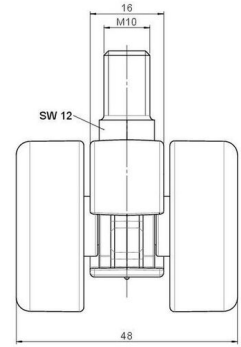

movetto 3

As of: July 07, 2026

Description	Model	Carton Quantity
movetto 3 H	D231	200 pcs per Carton

Technical Details

Product Type	Furniture caster
Wheel diameter	37mm 1 1/8"
Load capacity	40kg 88 lbs.
Overall height with fixing	41,5mm
Wheel:	
Wheel type	Hard wheel
Wheel color	RAL 9005 Jet black
Housing:	
Housing form	unhooded, with neck diameter
Neck diameter	16mm
Housing material	High quality nylon
Housing color	RAL 9005 Jet black
Mobility concept	Freewheel
Fixing	M10x15mm Threaded stem, 9,5mm
Description	DDK 231 - 3 X10

Fixings

Compatible with the following available fixings:

No-Noise™ Stem:

- 11x19.5mm with 11.4mm circlip
- 11x19.5mm with 11.6mm circlip

Push fit stems:

- 10x22mm with 10.3mm circlip
- 10x22mm with 10.5mm circlip
- 11x19.5mm with 11.4mm circlip
- 11x19.5mm with 11.8mm circlip
- 11x22mm with 11.4mm circlip
- 11x22mm with 11.6mm circlip
- 11x22mm with 11.8mm circlip

Threaded stems:

- M8x15mm
- M8x25mm
- M10x15mm
- M10x25mm
- 5/16-18x5/8"
- 3/8-16x5/8"
- 3/8-16x1/2"
- 3/8-16x1"

Square plates:

- 38x38mm
- 55x55mm
- 60x60mm

Caster cup:

- 120x104mm

Caster module:

- 400x70mm