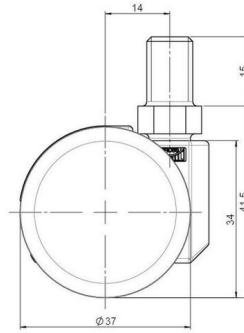

movetto 3

As of: April 09, 2026

Description	Model	Carton Quantity
movetto 3 H	D231	200 pcs per Carton

Technical Details

Product Type	Furniture caster
Wheel diameter	37mm 1 1/8"
Load capacity	40kg 88 lbs.
Overall height with fixing	41,5mm
Wheel:	
Wheel type	Hard wheel
Wheel color	RAL 9005 Jet black
Housing:	
Housing form	unhooded, with neck diameter
Neck diameter	16mm
Housing material	High quality nylon
Housing color	RAL 9005 Jet black
Mobility concept	Freewheel
Fixing	M10x15mm Threaded stem, 9,5mm
Description	DDK 231 - 3 X10

Fixings

Compatible with the following available fixings:

No-Noise™ Stem:

- 11x19.5mm with 11.4mm circlip
- 11x19.5mm with 11.6mm circlip

Push fit stems:

- 10x22mm with 10.3mm circlip
- 10x22mm with 10.5mm circlip
- 11x19.5mm with 11.4mm circlip
- 11x19.5mm with 11.8mm circlip
- 11x22mm with 11.4mm circlip
- 11x22mm with 11.6mm circlip
- 11x22mm with 11.8mm circlip

Threaded stems:

- M8x15mm
- M8x25mm
- M10x15mm
- M10x25mm
- 5/16-18x5/8"
- 3/8-16x5/8"
- 3/8-16x1/2"
- 3/8-16x1"

Square plates:

- 38x38mm
- 55x55mm
- 60x60mm

Caster cup:

- 120x104mm

Caster module:

- 400x70mm