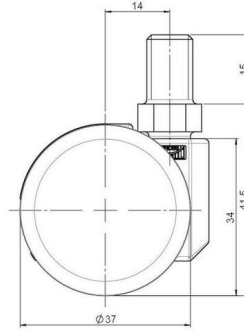

movetto 3

As of: July 07, 2026

Description	Model	Carton Quantity
movetto 3 H	D231	200 pcs per Carton

Technical Details

Product Type	Furniture caster
Wheel diameter	37mm 1 1/8"
Load capacity	40kg 88 lbs.
Overall height with fixing	41,5mm
Wheel:	
Wheel type	Hard wheel
Wheel color	RAL 9005 Jet black
Housing:	
Housing form	unhooded, with neck diameter
Neck diameter	16mm
Housing material	High quality nylon
Housing color	RAL 9005 Jet black
Mobility concept	Freewheel
Fixing	M10x15mm Threaded stem, 9,5mm
Description	DDK 231 - 3 X10

Fixings

Compatible with the following available fixings:

No-Noise™ Stem:

- 11x19.5mm with 11.4mm circlip
- 11x19.5mm with 11.6mm circlip

Push fit stems:

- 10x22mm with 10.3mm circlip
- 10x22mm with 10.5mm circlip
- 11x19.5mm with 11.4mm circlip
- 11x19.5mm with 11.8mm circlip
- 11x22mm with 11.4mm circlip
- 11x22mm with 11.6mm circlip
- 11x22mm with 11.8mm circlip

Threaded stems:

- M8x15mm
- M8x25mm
- M10x15mm
- M10x25mm
- 5/16-18x5/8"
- 3/8-16x5/8"
- 3/8-16x1/2"
- 3/8-16x1"

Square plates:

- 38x38mm
- 55x55mm
- 60x60mm

Caster cup:

- 120x104mm

Caster module:

- 400x70mm