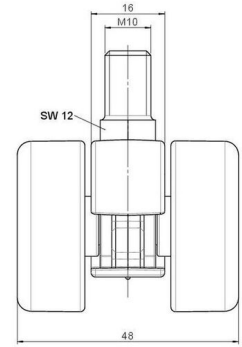

movetto 3

As of: April 09, 2026

Description	Model	Carton Quantity
movetto 3 H	D231	200 pcs per Carton

Technical Details

Product Type	Furniture caster
Wheel diameter	37mm 1 1/8"
Load capacity	40kg 88 lbs.
Overall height with fixing	41,5mm
Wheel:	
Wheel type	Hard wheel
Wheel color	RAL 9005 Jet black
Housing:	
Housing form	unhooded, with neck diameter
Neck diameter	16mm
Housing material	High quality nylon
Housing color	RAL 9005 Jet black
Mobility concept	Freewheel
Fixing	M10x15mm Threaded stem, 9,5mm
Description	DDK 231 - 3 X10

Fixings

Compatible with the following available fixings:

No-Noise™ Stem:

- 11x19.5mm with 11.4mm circlip
- 11x19.5mm with 11.6mm circlip

Push fit stems:

- 10x22mm with 10.3mm circlip
- 10x22mm with 10.5mm circlip
- 11x19.5mm with 11.4mm circlip
- 11x19.5mm with 11.8mm circlip
- 11x22mm with 11.4mm circlip
- 11x22mm with 11.6mm circlip
- 11x22mm with 11.8mm circlip

Threaded stems:

- M8x15mm
- M8x25mm
- M10x15mm
- M10x25mm
- 5/16-18x5/8"
- 3/8-16x5/8"
- 3/8-16x1/2"
- 3/8-16x1"

Square plates:

- 38x38mm
- 55x55mm
- 60x60mm

Caster cup:

- 120x104mm

Caster module:

- 400x70mm