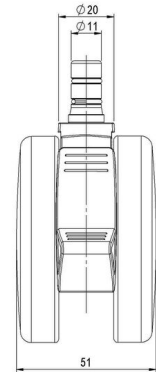

Description	Model	Carton Quantity
MOVE 75 elegance 20W	D675	60 pcs per Carton

Technical Details

Product Type	Furniture caster
Wheel diameter	75mm 3"
Load capacity	75kg 165 lbs.
Overall height with fixing	82,5mm
Wheel:	
Wheel type	Soft wheel
Wheel core / tread color	RAL 9005 Jet black / RAL 9005 Jet black
Housing:	
Housing form	unhooded, with neck diameter
Neck diameter	20mm
Housing material	Zinc die-cast
Housing color	Shiny chrome
Mobility concept	Delta-Feststeller, RAL 9005 Jet black
Fixing	No-Noise™ Stem, 11x19,5mm Push fit stem with double circlips, 11,4mm
Description	UZBF675 - 2X2NN

Fixings

Compatible with the following available fixings:

No-Noise™ Stem:

- 11x19.5mm with 11.4mm circlip
- 11x19.5mm with 11.6mm circlip

Push fit stems:

- 10x22mm with 10.3mm circlip
- 10x22mm with 10.5mm circlip
- 11x19.5mm with 11.4mm circlip
- 11x19.5mm with 11.8mm circlip
- 11x22mm with 11.4mm circlip
- 11x22mm with 11.6mm circlip
- 11x22mm with 11.8mm circlip
- 11x22mm with 11.8 banded K290 4A
- 11x26mm

Threaded stems:

- M8x15mm
- M8x20mm
- M8x25mm
- M10x15mm
- M10x20mm
- M10x25mm
- M10x30mm
- M10x40mm
- M12x20mm
- 5/16-18x1"
- 5/16-18x1/2"
- 3/8-16x1"
- 5/16-18x5/8"
- 3/8-16x1/2"
- 3/8-16x5/8"

Square plates:

- 38x38mm
- 55x55mm
- 60x60mm