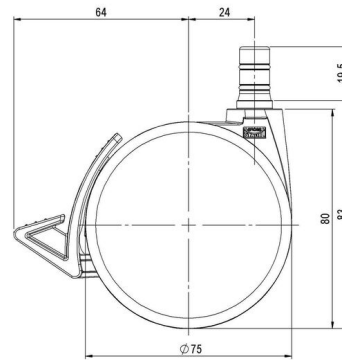

## Technical Details

Product Type	Furniture caster
Wheel diameter	75mm   3"
Load capacity	75kg   165 lbs.
Overall height with fixing	82,5mm
<b>Wheel:</b>	
Wheel type	Soft wheel
Wheel core / tread color	RAL 9005 Jet black / RAL 9005 Jet black
<b>Housing:</b>	
Housing form	unhooded, with neck diameter
Neck diameter	20mm
Housing material	Zinc die-cast
Housing color	Shiny chrome
Mobility concept	Delta-Feststeller, RAL 9005 Jet black
Fixing	No-Noise™ Stem, 11x19,5mm Push fit stem with double circlips, 11,4mm
Description	UZBF675 - 2X2NN

### No-Noise™ Stem:

- 11x19.5mm with 11.4mm circlip
- 11x19.5mm with 11.6mm circlip

### Threaded stems:

- M8x15mm
- M8x20mm
- M8x25mm
- M10x15mm
- M10x20mm
- M10x25mm
- M10x30mm
- M10x40mm
- M12x20mm
- 5/16-18x1"
- 5/16-18x1/2"
- 3/8-16x1"
- 5/16-18x5/8"
- 3/8-16x1/2"
- 3/8-16x5/8"

### Square plates:

- 38x38mm
- 55x55mm
- 60x60mm