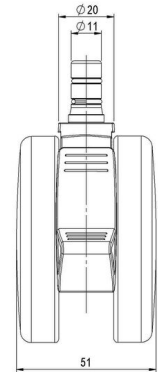

## Technical Details

Product Type	Furniture caster
Wheel diameter	75mm   3"
Load capacity	75kg   165 lbs.
Overall height with fixing	82,5mm
<b>Wheel:</b>	
Wheel type	Soft wheel
Wheel core / tread color	RAL 9005 Jet black / RAL 9005 Jet black
<b>Housing:</b>	
Housing form	unhooded, with neck diameter
Neck diameter	20mm
Housing material	Zinc die-cast
Housing color	Shiny chrome
Mobility concept	Delta-Feststeller, RAL 9005 Jet black
Fixing	No-Noise™ Stem, 11x19,5mm Push fit stem with double circlips, 11,4mm
Description	UZBF675 - 2X2NN

### No-Noise™ Stem:

- 11x19.5mm with 11.4mm circlip
- 11x19.5mm with 11.6mm circlip

### Threaded stems:

- M8x15mm
- M8x20mm
- M8x25mm
- M10x15mm
- M10x20mm
- M10x25mm
- M10x30mm
- M10x40mm
- M12x20mm
- 5/16-18x1"
- 5/16-18x1/2"
- 3/8-16x1"
- 5/16-18x5/8"
- 3/8-16x1/2"
- 3/8-16x5/8"

### Square plates:

- 38x38mm
- 55x55mm
- 60x60mm