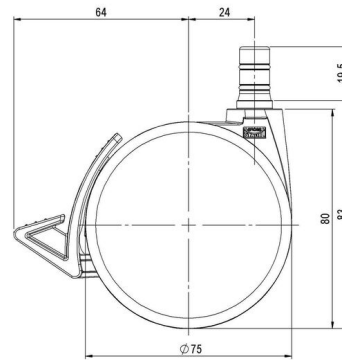

Description	Model	Carton Quantity
MOVE 75 elegance 20W	D675	60 pcs per Carton

Technical Details

Product Type	Furniture caster
Wheel diameter	75mm 3"
Load capacity	75kg 165 lbs.
Overall height with fixing	82,5mm
Wheel:	
Wheel type	Soft wheel
Wheel core / tread color	RAL 9005 Jet black / RAL 9005 Jet black
Housing:	
Housing form	unhooded, with neck diameter
Neck diameter	20mm
Housing material	Zinc die-cast
Housing color	Shiny chrome
Mobility concept	Delta-Feststeller, RAL 9005 Jet black
Fixing	No-Noise™ Stem, 11x19,5mm Push fit stem with double circlips, 11,4mm
Description	UZBF675 - 2X2NN

Fixings

Compatible with the following available fixings:

No-Noise™ Stem:

- 11x19.5mm with 11.4mm circlip
- 11x19.5mm with 11.6mm circlip

Push fit stems:

- 10x22mm with 10.3mm circlip
- 10x22mm with 10.5mm circlip
- 11x19.5mm with 11.4mm circlip
- 11x19.5mm with 11.8mm circlip
- 11x22mm with 11.4mm circlip
- 11x22mm with 11.6mm circlip
- 11x22mm with 11.8mm circlip
- 11x22mm with 11.8 banded K290 4A
- 11x26mm

Threaded stems:

- M8x15mm
- M8x20mm
- M8x25mm
- M10x15mm
- M10x20mm
- M10x25mm
- M10x30mm
- M10x40mm
- M12x20mm
- 5/16-18x1"
- 5/16-18x1/2"
- 3/8-16x1"
- 5/16-18x5/8"
- 3/8-16x1/2"
- 3/8-16x5/8"

Square plates:

- 38x38mm
- 55x55mm
- 60x60mm