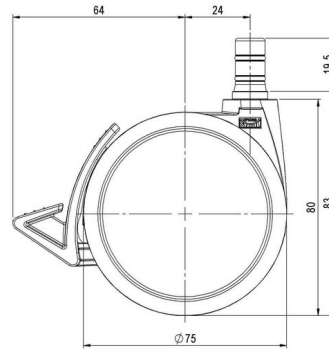

MOVE 75 elegance

As of: April 11, 2026

Description	Model	Carton Quantity
MOVE 75 elegance 20H	D675	60 pcs per Carton

Technical Details

Product Type	Furniture caster
Wheel diameter	75mm 3"
Load capacity	75kg 165 lbs.
Overall height with fixing	82,5mm
Wheel:	
Wheel type	Hard wheel
Wheel color	RAL 9005 Jet black
Housing:	
Housing form	unhooded, with neck diameter
Neck diameter	20mm
Housing material	Zinc die-cast
Housing color	Shiny chrome
Mobility concept	Delta-Feststeller, RAL 9005 Jet black
Fixing	No-Noise™ Stem, 11x19,5mm Push fit stem with double circlips, 11,4mm
Description	DZBF675 - 3X2NN

Fixings

Compatible with the following available fixings:

No-Noise™ Stem:

- 11x19.5mm with 11.4mm circlip
- 11x19.5mm with 11.6mm circlip

Push fit stems:

- 10x22mm with 10.3mm circlip
- 10x22mm with 10.5mm circlip
- 11x19.5mm with 11.4mm circlip
- 11x19.5mm with 11.8mm circlip
- 11x22mm with 11.4mm circlip
- 11x22mm with 11.6mm circlip
- 11x22mm with 11.8mm circlip
- 11x22mm with 11.8 banded K290 4A
- 11x26mm

Threaded stems:

- M8x15mm
- M8x20mm
- M8x25mm
- M10x15mm
- M10x20mm
- M10x25mm
- M10x30mm
- M10x40mm
- M12x20mm
- 5/16-18x1"
- 5/16-18x1/2"
- 3/8-16x1"
- 5/16-18x5/8"
- 3/8-16x1/2"
- 3/8-16x5/8"

Square plates:

- 38x38mm
- 55x55mm
- 60x60mm