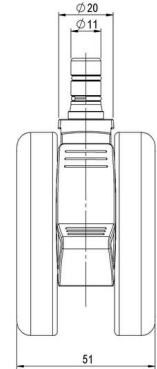

MOVE 75 elegance

As of: April 11, 2026

Description	Model	Carton Quantity
MOVE 75 elegance 20H	D675	60 pcs per Carton

Technical Details

Product Type	Furniture caster
Wheel diameter	75mm 3"
Load capacity	75kg 165 lbs.
Overall height with fixing	82,5mm
Wheel:	
Wheel type	Hard wheel
Wheel color	RAL 9005 Jet black
Housing:	
Housing form	unhooded, with neck diameter
Neck diameter	20mm
Housing material	Zinc die-cast
Housing color	Shiny chrome
Mobility concept	Delta-Feststeller, RAL 9005 Jet black
Fixing	No-Noise™ Stem, 11x19,5mm Push fit stem with double circlips, 11,4mm
Description	DZBF675 - 3X2NN

Fixings

Compatible with the following available fixings:

No-Noise™ Stem:

- 11x19.5mm with 11.4mm circlip
- 11x19.5mm with 11.6mm circlip

Push fit stems:

- 10x22mm with 10.3mm circlip
- 10x22mm with 10.5mm circlip
- 11x19.5mm with 11.4mm circlip
- 11x19.5mm with 11.8mm circlip
- 11x22mm with 11.4mm circlip
- 11x22mm with 11.6mm circlip
- 11x22mm with 11.8mm circlip
- 11x22mm with 11.8 banded K290 4A
- 11x26mm

Threaded stems:

- M8x15mm
- M8x20mm
- M8x25mm
- M10x15mm
- M10x20mm
- M10x25mm
- M10x30mm
- M10x40mm
- M12x20mm
- 5/16-18x1"
- 5/16-18x1/2"
- 3/8-16x1"
- 5/16-18x5/8"
- 3/8-16x1/2"
- 3/8-16x5/8"

Square plates:

- 38x38mm
- 55x55mm
- 60x60mm