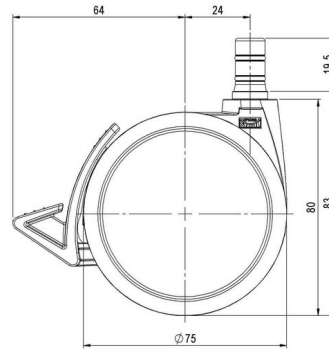

## Technical Details

Product Type	Furniture caster
Wheel diameter	75mm   3"
Load capacity	75kg   165 lbs.
Overall height with fixing	82,5mm
<b>Wheel:</b>	
Wheel type	Hard wheel
Wheel color	RAL 9005 Jet black
<b>Housing:</b>	
Housing form	unhooded, with neck diameter
Neck diameter	20mm
Housing material	Zinc die-cast
Housing color	Shiny chrome
Mobility concept	Delta-Feststeller, RAL 9005 Jet black
Fixing	No-Noise™ Stem, 11x19,5mm Push fit stem with double circlips, 11,4mm
Description	DZBF675 - 3X2NN

### No-Noise™ Stem:

- 11x19.5mm with 11.4mm circlip
- 11x19.5mm with 11.6mm circlip

### Threaded stems:

- M8x15mm
- M8x20mm
- M8x25mm
- M10x15mm
- M10x20mm
- M10x25mm
- M10x30mm
- M10x40mm
- M12x20mm
- 5/16-18x1"
- 5/16-18x1/2"
- 3/8-16x1"
- 5/16-18x5/8"
- 3/8-16x1/2"
- 3/8-16x5/8"

### Square plates:

- 38x38mm
- 55x55mm
- 60x60mm