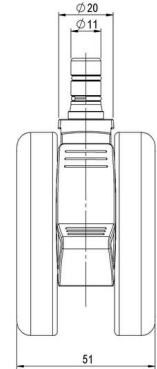

## Technical Details

Product Type	Furniture caster
Wheel diameter	75mm   3"
Load capacity	75kg   165 lbs.
Overall height with fixing	82,5mm
<b>Wheel:</b>	
Wheel type	Hard wheel
Wheel color	RAL 9005 Jet black
<b>Housing:</b>	
Housing form	unhooded, with neck diameter
Neck diameter	20mm
Housing material	Zinc die-cast
Housing color	Shiny chrome
Mobility concept	Delta-Feststeller, RAL 9005 Jet black
Fixing	No-Noise™ Stem, 11x19,5mm Push fit stem with double circlips, 11,4mm
Description	DZBF675 - 3X2NN

### No-Noise™ Stem:

- 11x19.5mm with 11.4mm circlip
- 11x19.5mm with 11.6mm circlip

### Threaded stems:

- M8x15mm
- M8x20mm
- M8x25mm
- M10x15mm
- M10x20mm
- M10x25mm
- M10x30mm
- M10x40mm
- M12x20mm
- 5/16-18x1"
- 5/16-18x1/2"
- 3/8-16x1"
- 5/16-18x5/8"
- 3/8-16x1/2"
- 3/8-16x5/8"

### Square plates:

- 38x38mm
- 55x55mm
- 60x60mm