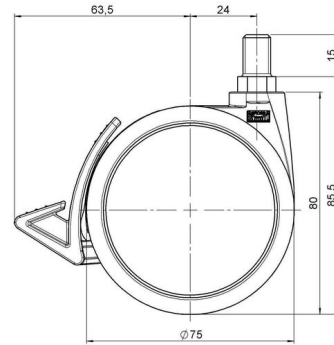

Description	Model	Carton Quantity
MOVE 75 classic 20WF	D575	120 pcs per Carton

Technical Details

Product Type	Furniture caster
Wheel diameter	75mm 3"
Load capacity	75kg 165 lbs.
Overall height with fixing	85,5mm
Wheel:	
Wheel type	Soft wheel
Wheel core / tread color	RAL 9005 Jet black / RAL 9005 Jet black
Housing:	
Housing form	unhooded, with neck diameter
Neck diameter	20mm
Housing material	High quality nylon
Housing color	RAL 9005 Jet black
Mobility concept	Delta-Feststeller, RAL 9005 Jet black
Fixing	M10x15mm Threaded stem
Description	DUKF575 - 2 X10

Fixings

Compatible with the following available fixings:

No-Noise™ Stem:

- 11x19.5mm with 11.4mm circlip
- 11x19.5mm with 11.6mm circlip

Push fit stems:

- 10x22mm with 10.3mm circlip
- 10x22mm with 10.5mm circlip
- 11x19.5mm with 11.4mm circlip
- 11x19.5mm with 11.8mm circlip
- 11x22mm with 11.4mm circlip
- 11x22mm with 11.6mm circlip
- 11x22mm with 11.8mm circlip
- 11x22mm with 11.8 banded K290 4A
- 11x26mm

Threaded stems:

- M8x15mm
- M8x20mm
- M8x25mm
- M10x15mm
- M10x20mm
- M10x25mm
- M10x30mm
- M10x40mm
- M12x20mm
- 5/16-18x1"
- 5/16-18x1/2"
- 3/8-16x1"
- 5/16-18x5/8"
- 3/8-16x1/2"
- 3/8-16x5/8"

Square plates:

- 38x38mm
- 55x55mm
- 60x60mm