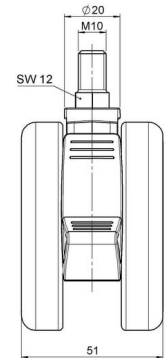

MOVE 75 classic

As of: May 23, 2026

Description	Model	Carton Quantity
MOVE 75 classic 20WF	D575	120 pcs per Carton

Technical Details

Product Type	Furniture caster
Wheel diameter	75mm 3"
Load capacity	75kg 165 lbs.
Overall height with fixing	85,5mm
Wheel:	
Wheel type	Soft wheel
Wheel core / tread color	RAL 9005 Jet black / RAL 9005 Jet black
Housing:	
Housing form	unhooded, with neck diameter
Neck diameter	20mm
Housing material	High quality nylon
Housing color	RAL 9005 Jet black
Mobility concept	Delta-Feststeller, RAL 9005 Jet black
Fixing	M10x15mm Threaded stem
Description	DUKF575 - 2 X10

Fixings

Compatible with the following available fixings:

No-Noise™ Stem:

- 11x19.5mm with 11.4mm circlip
- 11x19.5mm with 11.6mm circlip

Push fit stems:

- 10x22mm with 10.3mm circlip
- 10x22mm with 10.5mm circlip
- 11x19.5mm with 11.4mm circlip
- 11x19.5mm with 11.8mm circlip
- 11x22mm with 11.4mm circlip
- 11x22mm with 11.6mm circlip
- 11x22mm with 11.8mm circlip
- 11x22mm with 11.8 banded K290 4A
- 11x26mm

Threaded stems:

- M8x15mm
- M8x20mm
- M8x25mm
- M10x15mm
- M10x20mm
- M10x25mm
- M10x30mm
- M10x40mm
- M12x20mm
- 5/16-18x1"
- 5/16-18x1/2"
- 3/8-16x1"
- 5/16-18x5/8"
- 3/8-16x1/2"
- 3/8-16x5/8"

Square plates:

- 38x38mm
- 55x55mm
- 60x60mm