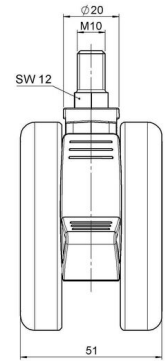

Description	Model	Carton Quantity
MOVE 75 classic 20WF	D575	120 pcs per Carton

Technical Details

Product Type	Furniture caster
Wheel diameter	75mm 3"
Load capacity	75kg 165 lbs.
Overall height with fixing	85,5mm
Wheel:	
Wheel type	Soft wheel
Wheel core / tread color	RAL 9005 Jet black / RAL 9005 Jet black
Housing:	
Housing form	unhooded, with neck diameter
Neck diameter	20mm
Housing material	High quality nylon
Housing color	RAL 9005 Jet black
Mobility concept	Delta-Feststeller, RAL 9005 Jet black
Fixing	M10x15mm Threaded stem
Description	DUKF575 - 2 X10

Fixings

Compatible with the following available fixings:

No-Noise™ Stem:

- 11x19.5mm with 11.4mm circlip
- 11x19.5mm with 11.6mm circlip

Push fit stems:

- 10x22mm with 10.3mm circlip
- 10x22mm with 10.5mm circlip
- 11x19.5mm with 11.4mm circlip
- 11x19.5mm with 11.8mm circlip
- 11x22mm with 11.4mm circlip
- 11x22mm with 11.6mm circlip
- 11x22mm with 11.8mm circlip
- 11x22mm with 11.8 banded K290 4A
- 11x26mm

Threaded stems:

- M8x15mm
- M8x20mm
- M8x25mm
- M10x15mm
- M10x20mm
- M10x25mm
- M10x30mm
- M10x40mm
- M12x20mm
- 5/16-18x1"
- 5/16-18x1/2"
- 3/8-16x1"
- 5/16-18x5/8"
- 3/8-16x1/2"
- 3/8-16x5/8"

Square plates:

- 38x38mm
- 55x55mm
- 60x60mm