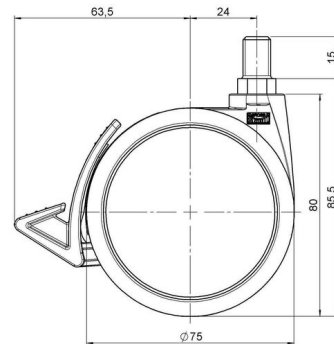

MOVE 75 classic

As of: May 23, 2026

Description	Model	Carton Quantity
MOVE 75 classic 20WF	D575	120 pcs per Carton

Technical Details

Product Type	Furniture caster
Wheel diameter	75mm 3"
Load capacity	75kg 165 lbs.
Overall height with fixing	85,5mm
Wheel:	
Wheel type	Soft wheel
Wheel core / tread color	RAL 9005 Jet black / RAL 9005 Jet black
Housing:	
Housing form	unhooded, with neck diameter
Neck diameter	20mm
Housing material	High quality nylon
Housing color	RAL 9005 Jet black
Mobility concept	Delta-Feststeller, RAL 9005 Jet black
Fixing	M10x15mm Threaded stem
Description	DUKF575 - 2 X10

Fixings

Compatible with the following available fixings:

No-Noise™ Stem:

- 11x19.5mm with 11.4mm circlip
- 11x19.5mm with 11.6mm circlip

Push fit stems:

- 10x22mm with 10.3mm circlip
- 10x22mm with 10.5mm circlip
- 11x19.5mm with 11.4mm circlip
- 11x19.5mm with 11.8mm circlip
- 11x22mm with 11.4mm circlip
- 11x22mm with 11.6mm circlip
- 11x22mm with 11.8mm circlip
- 11x22mm with 11.8 banded K290 4A
- 11x26mm

Threaded stems:

- M8x15mm
- M8x20mm
- M8x25mm
- M10x15mm
- M10x20mm
- M10x25mm
- M10x30mm
- M10x40mm
- M12x20mm
- 5/16-18x1"
- 5/16-18x1/2"
- 3/8-16x1"
- 5/16-18x5/8"
- 3/8-16x1/2"
- 3/8-16x5/8"

Square plates:

- 38x38mm
- 55x55mm
- 60x60mm