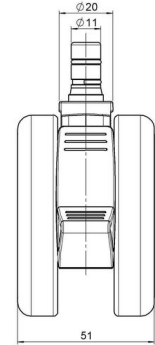

MOVE 75 classic

As of: July 07, 2026

Description	Model	Carton Quantity
MOVE 75 classic 20WF	D575	120 pcs per Carton

Technical Details

Product Type	Furniture caster
Wheel diameter	75mm 3"
Load capacity	75kg 165 lbs.
Overall height with fixing	82,5mm
Wheel:	
Wheel type	Soft wheel
Wheel core / tread color	RAL 9005 Jet black / RAL 9005 Jet black
Housing:	
Housing form	unhooded, with neck diameter
Neck diameter	20mm
Housing material	High quality nylon
Housing color	RAL 9005 Jet black
Mobility concept	Delta-Feststeller, RAL 9005 Jet black
Fixing	No-Noise™ Stem, 11x19,5mm Push fit stem with double circlips, 11,4mm
Description	DUKF575 - 2X2NN

Fixings

Compatible with the following available fixings:

No-Noise™ Stem:

- 11x19.5mm with 11.4mm circlip
- 11x19.5mm with 11.6mm circlip

Push fit stems:

- 10x22mm with 10.3mm circlip
- 10x22mm with 10.5mm circlip
- 11x19.5mm with 11.4mm circlip
- 11x19.5mm with 11.8mm circlip
- 11x22mm with 11.4mm circlip
- 11x22mm with 11.6mm circlip
- 11x22mm with 11.8mm circlip
- 11x22mm with 11.8 banded K290 4A
- 11x26mm

Threaded stems:

- M8x15mm
- M8x20mm
- M8x25mm
- M10x15mm
- M10x20mm
- M10x25mm
- M10x30mm
- M10x40mm
- M12x20mm
- 5/16-18x1"
- 5/16-18x1/2"
- 3/8-16x1"
- 5/16-18x5/8"
- 3/8-16x1/2"
- 3/8-16x5/8"

Square plates:

- 38x38mm
- 55x55mm
- 60x60mm