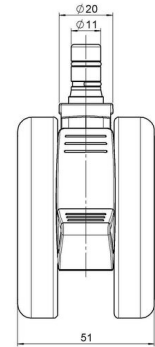

MOVE 75 classic

As of: May 23, 2026

Description	Model	Carton Quantity
MOVE 75 classic 20WF	D575	120 pcs per Carton

Technical Details

Product Type	Furniture caster
Wheel diameter	75mm 3"
Load capacity	75kg 165 lbs.
Overall height with fixing	82,5mm
Wheel:	
Wheel type	Soft wheel
Wheel core / tread color	RAL 9005 Jet black / RAL 9005 Jet black
Housing:	
Housing form	unhooded, with neck diameter
Neck diameter	20mm
Housing material	High quality nylon
Housing color	RAL 9005 Jet black
Mobility concept	Delta-Feststeller, RAL 9005 Jet black
Fixing	No-Noise™ Stem, 11x19,5mm Push fit stem with double circlips, 11,4mm
Description	DUKF575 - 2X2NN

Fixings

Compatible with the following available fixings:

No-Noise™ Stem:

- 11x19.5mm with 11.4mm circlip
- 11x19.5mm with 11.6mm circlip

Push fit stems:

- 10x22mm with 10.3mm circlip
- 10x22mm with 10.5mm circlip
- 11x19.5mm with 11.4mm circlip
- 11x19.5mm with 11.8mm circlip
- 11x22mm with 11.4mm circlip
- 11x22mm with 11.6mm circlip
- 11x22mm with 11.8mm circlip
- 11x22mm with 11.8 banded K290 4A
- 11x26mm

Threaded stems:

- M8x15mm
- M8x20mm
- M8x25mm
- M10x15mm
- M10x20mm
- M10x25mm
- M10x30mm
- M10x40mm
- M12x20mm
- 5/16-18x1"
- 5/16-18x1/2"
- 3/8-16x1"
- 5/16-18x5/8"
- 3/8-16x1/2"
- 3/8-16x5/8"

Square plates:

- 38x38mm
- 55x55mm
- 60x60mm