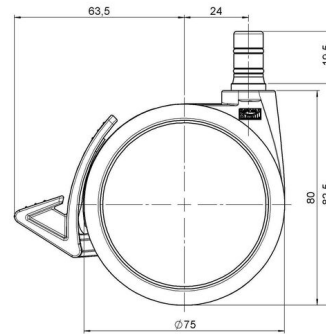

MOVE 75 classic

As of: May 23, 2026

Description	Model	Carton Quantity
MOVE 75 classic 20WF	D575	120 pcs per Carton

Technical Details

Product Type	Furniture caster
Wheel diameter	75mm 3"
Load capacity	75kg 165 lbs.
Overall height with fixing	82,5mm
Wheel:	
Wheel type	Soft wheel
Wheel core / tread color	RAL 9005 Jet black / RAL 9005 Jet black
Housing:	
Housing form	unhooded, with neck diameter
Neck diameter	20mm
Housing material	High quality nylon
Housing color	RAL 9005 Jet black
Mobility concept	Delta-Feststeller, RAL 9005 Jet black
Fixing	No-Noise™ Stem, 11x19,5mm Push fit stem with double circlips, 11,4mm
Description	DUKF575 - 2X2NN

Fixings

Compatible with the following available fixings:

No-Noise™ Stem:

- 11x19.5mm with 11.4mm circlip
- 11x19.5mm with 11.6mm circlip

Push fit stems:

- 10x22mm with 10.3mm circlip
- 10x22mm with 10.5mm circlip
- 11x19.5mm with 11.4mm circlip
- 11x19.5mm with 11.8mm circlip
- 11x22mm with 11.4mm circlip
- 11x22mm with 11.6mm circlip
- 11x22mm with 11.8mm circlip
- 11x22mm with 11.8 banded K290 4A
- 11x26mm

Threaded stems:

- M8x15mm
- M8x20mm
- M8x25mm
- M10x15mm
- M10x20mm
- M10x25mm
- M10x30mm
- M10x40mm
- M12x20mm
- 5/16-18x1"
- 5/16-18x1/2"
- 3/8-16x1"
- 5/16-18x5/8"
- 3/8-16x1/2"
- 3/8-16x5/8"

Square plates:

- 38x38mm
- 55x55mm
- 60x60mm