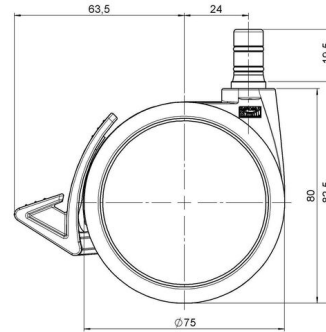

MOVE 75 classic

As of: July 07, 2026

Description	Model	Carton Quantity
MOVE 75 classic 20WF	D575	120 pcs per Carton

Technical Details

Product Type	Furniture caster
Wheel diameter	75mm | 3"
Load capacity	75kg | 165 lbs.
Overall height with fixing	82,5mm
Wheel:	
Wheel type	Soft wheel
Wheel core / tread color	RAL 9005 Jet black / RAL 9005 Jet black
Housing:	
Housing form	unhooded, with neck diameter
Neck diameter	20mm
Housing material	High quality nylon
Housing color	RAL 9005 Jet black
Mobility concept	Delta-Feststeller, RAL 9005 Jet black
Fixing	No-Noise™ Stem, 11x19,5mm Push fit stem with double circlips, 11,4mm
Description	DUKF575 - 2X2NN