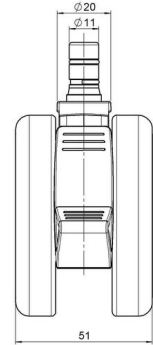

## Technical Details

Product Type	Furniture caster
Wheel diameter	75mm   3"
Load capacity	75kg   165 lbs.
Overall height with fixing	82,5mm
<b>Wheel:</b>	
Wheel type	Soft wheel
Wheel core / tread color	RAL 9005 Jet black / RAL 9005 Jet black
<b>Housing:</b>	
Housing form	unhooded, with neck diameter
Neck diameter	20mm
Housing material	High quality nylon
Housing color	RAL 9005 Jet black
Mobility concept	Delta-Feststeller, RAL 9005 Jet black
Fixing	No-Noise™ Stem, 11x19,5mm Push fit stem with double circlips, 11,4mm
Description	DUKF575 - 2X2NN

### No-Noise™ Stem:

- 11x19.5mm with 11.4mm circlip
- 11x19.5mm with 11.6mm circlip

### Threaded stems:

- M8x15mm
- M8x20mm
- M8x25mm
- M10x15mm
- M10x20mm
- M10x25mm
- M10x30mm
- M10x40mm
- M12x20mm
- 5/16-18x1"
- 5/16-18x1/2"
- 3/8-16x1"
- 5/16-18x5/8"
- 3/8-16x1/2"
- 3/8-16x5/8"

### Square plates:

- 38x38mm
- 55x55mm
- 60x60mm