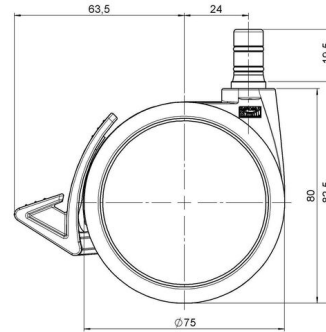

MOVE 75 classic

As of: July 07, 2026

Description	Model	Carton Quantity
MOVE 75 classic 20WF	D575	120 pcs per Carton

Technical Details

Product Type	Furniture caster
Wheel diameter	75mm 3"
Load capacity	75kg 165 lbs.
Overall height with fixing	82,5mm
Wheel:	
Wheel type	Soft wheel
Wheel core / tread color	RAL 9005 Jet black / RAL 9005 Jet black
Housing:	
Housing form	unhooded, with neck diameter
Neck diameter	20mm
Housing material	High quality nylon
Housing color	RAL 9005 Jet black
Mobility concept	Delta-Feststeller, RAL 9005 Jet black
Fixing	No-Noise™ Stem, 11x19,5mm Push fit stem with double circlips, 11,4mm
Description	DUKF575 - 2X2NN

Fixings

Compatible with the following available fixings:

No-Noise™ Stem:

- 11x19.5mm with 11.4mm circlip
- 11x19.5mm with 11.6mm circlip

Push fit stems:

- 10x22mm with 10.3mm circlip
- 10x22mm with 10.5mm circlip
- 11x19.5mm with 11.4mm circlip
- 11x19.5mm with 11.8mm circlip
- 11x22mm with 11.4mm circlip
- 11x22mm with 11.6mm circlip
- 11x22mm with 11.8mm circlip
- 11x22mm with 11.8 banded K290 4A
- 11x26mm

Threaded stems:

- M8x15mm
- M8x20mm
- M8x25mm
- M10x15mm
- M10x20mm
- M10x25mm
- M10x30mm
- M10x40mm
- M12x20mm
- 5/16-18x1"
- 5/16-18x1/2"
- 3/8-16x1"
- 5/16-18x5/8"
- 3/8-16x1/2"
- 3/8-16x5/8"

Square plates:

- 38x38mm
- 55x55mm
- 60x60mm