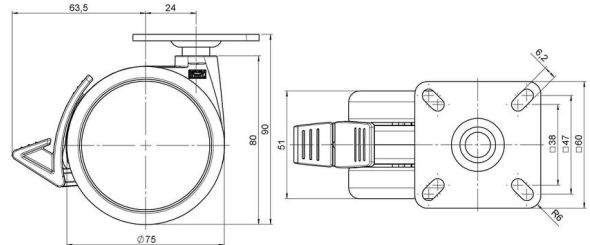

MOVE 75 classic

As of: July 07, 2026

Description MOVE 75 classic 20WF	Model D575	Carton Quantity 100 pcs per Carton
--	----------------------	--

Technical Details

Product Type	Furniture caster
Wheel diameter	75mm 3"
Load capacity	75kg 165 lbs.
Overall height with fixing	90mm
Wheel:	
Wheel type	Soft wheel
Wheel core / tread color	RAL 9005 Jet black / RAL 9005 Jet black
Housing:	
Housing form	unhooded, with neck diameter
Neck diameter	20mm
Housing material	High quality nylon
Housing color	RAL 9005 Jet black
Mobility concept	Delta-Feststeller, RAL 9005 Jet black
Fixing	60x60mm Plate
Description	DUKF575 - 2 X 1

Fixings

Compatible with the following available fixings:

No-Noise™ Stem:

- 11x19.5mm with 11.4mm circlip
- 11x19.5mm with 11.6mm circlip

Push fit stems:

- 10x22mm with 10.3mm circlip
- 10x22mm with 10.5mm circlip
- 11x19.5mm with 11.4mm circlip
- 11x19.5mm with 11.8mm circlip
- 11x22mm with 11.4mm circlip
- 11x22mm with 11.6mm circlip
- 11x22mm with 11.8mm circlip
- 11x22mm with 11.8 banded K290 4A
- 11x26mm

Threaded stems:

- M8x15mm
- M8x20mm
- M8x25mm
- M10x15mm
- M10x20mm
- M10x25mm
- M10x30mm
- M10x40mm
- M12x20mm
- 5/16-18x1"
- 5/16-18x1/2"
- 3/8-16x1"
- 5/16-18x5/8"
- 3/8-16x1/2"
- 3/8-16x5/8"

Square plates:

- 38x38mm
- 55x55mm
- 60x60mm