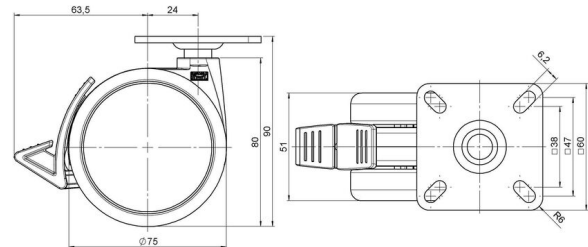

Technical Details

Product Type	Furniture caster
Wheel diameter	75mm 3"
Load capacity	75kg 165 lbs.
Overall height with fixing	90mm
Wheel:	
Wheel type	Soft wheel
Wheel core / tread color	RAL 9005 Jet black / RAL 9005 Jet black
Housing:	
Housing form	unhooded, with neck diameter
Neck diameter	20mm
Housing material	High quality nylon
Housing color	RAL 9005 Jet black
Mobility concept	Delta-Feststeller, RAL 9005 Jet black
Fixing	60x60mm Plate
Description	DUKF575 - 2 X 1

Fixings

Compatible with the following available fixings:

No-Noise™ Stem:

- 11x19.5mm with 11.4mm circlip
- 11x19.5mm with 11.6mm circlip

Push fit stems:

- 10x22mm with 10.3mm circlip
- 10x22mm with 10.5mm circlip
- 11x19.5mm with 11.4mm circlip
- 11x19.5mm with 11.8mm circlip
- 11x22mm with 11.4mm circlip
- 11x22mm with 11.6mm circlip
- 11x22mm with 11.8mm circlip
- 11x22mm with 11.8 banded K290 4A
- 11x26mm

Threaded stems:

- M8x15mm
- M8x20mm
- M8x25mm
- M10x15mm
- M10x20mm
- M10x25mm
- M10x30mm
- M10x40mm
- M12x20mm
- 5/16-18x1"
- 5/16-18x1/2"
- 3/8-16x1"
- 5/16-18x5/8"
- 3/8-16x1/2"
- 3/8-16x5/8"

Square plates:

- 38x38mm
- 55x55mm
- 60x60mm