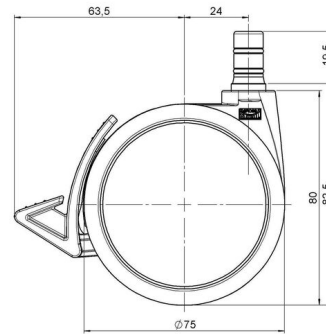

MOVE 75 classic

As of: July 07, 2026

Description	Model	Carton Quantity
MOVE 75 classic 20WF	D575	120 pcs per Carton

Technical Details

Product Type	Furniture caster
Wheel diameter	75mm 3"
Load capacity	75kg 165 lbs.
Overall height with fixing	82,5mm
Wheel:	
Wheel type	Soft wheel
Wheel core / tread color	RAL 9005 Jet black / RAL 7022 Umbra grey
Housing:	
Housing form	unhooded, with neck diameter
Neck diameter	20mm
Housing material	High quality nylon
Housing color	RAL 9005 Jet black
Mobility concept	Delta-Feststeller, RAL 9005 Jet black
Fixing	No-Noise™ Stem, 11x19,5mm Push fit stem with double circlips, 11,4mm
Description	DUKF575 - 2X2NN

Fixings

Compatible with the following available fixings:

No-Noise™ Stem:

- 11x19.5mm with 11.4mm circlip
- 11x19.5mm with 11.6mm circlip

Push fit stems:

- 10x22mm with 10.3mm circlip
- 10x22mm with 10.5mm circlip
- 11x19.5mm with 11.4mm circlip
- 11x19.5mm with 11.8mm circlip
- 11x22mm with 11.4mm circlip
- 11x22mm with 11.6mm circlip
- 11x22mm with 11.8mm circlip
- 11x22mm with 11.8 banded K290 4A
- 11x26mm

Threaded stems:

- M8x15mm
- M8x20mm
- M8x25mm
- M10x15mm
- M10x20mm
- M10x25mm
- M10x30mm
- M10x40mm
- M12x20mm
- 5/16-18x1"
- 5/16-18x1/2"
- 3/8-16x1"
- 5/16-18x5/8"
- 3/8-16x1/2"
- 3/8-16x5/8"

Square plates:

- 38x38mm
- 55x55mm
- 60x60mm