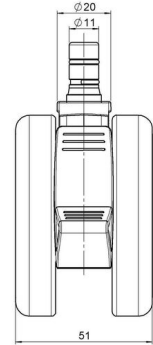

## Technical Details

Product Type	Furniture caster
Wheel diameter	75mm   3"
Load capacity	75kg   165 lbs.
Overall height with fixing	82,5mm
<b>Wheel:</b>	
Wheel type	Soft wheel
Wheel core / tread color	RAL 9005 Jet black / RAL 7022 Umbra grey
<b>Housing:</b>	
Housing form	unhooded, with neck diameter
Neck diameter	20mm
Housing material	High quality nylon
Housing color	RAL 9005 Jet black
Mobility concept	Delta-Feststeller, RAL 9005 Jet black
Fixing	No-Noise™ Stem, 11x19,5mm Push fit stem with double circlips, 11,4mm
Description	DUKF575 - 2X2NN

### No-Noise™ Stem:

- 11x19.5mm with 11.4mm circlip
- 11x19.5mm with 11.6mm circlip

### Threaded stems:

- M8x15mm
- M8x20mm
- M8x25mm
- M10x15mm
- M10x20mm
- M10x25mm
- M10x30mm
- M10x40mm
- M12x20mm
- 5/16-18x1"
- 5/16-18x1/2"
- 3/8-16x1"
- 5/16-18x5/8"
- 3/8-16x1/2"
- 3/8-16x5/8"

### Square plates:

- 38x38mm
- 55x55mm
- 60x60mm