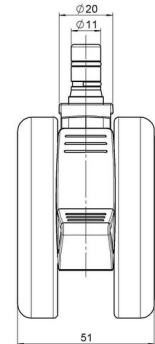

MOVE 75 classic

As of: July 07, 2026

Description	Model	Carton Quantity
MOVE 75 classic 20WF	D575	120 pcs per Carton

Technical Details

Product Type	Furniture caster
Wheel diameter	75mm 3"
Load capacity	75kg 165 lbs.
Overall height with fixing	82,5mm
Wheel:	
Wheel type	Soft wheel
Wheel core / tread color	RAL 9005 Jet black / RAL 7022 Umbra grey
Housing:	
Housing form	unhooded, with neck diameter
Neck diameter	20mm
Housing material	High quality nylon
Housing color	RAL 9005 Jet black
Mobility concept	Delta-Feststeller, RAL 9005 Jet black
Fixing	No-Noise™ Stem, 11x19,5mm Push fit stem with double circlips, 11,4mm
Description	DUKF575 - 2X2NN

Fixings

Compatible with the following available fixings:

No-Noise™ Stem:

- 11x19.5mm with 11.4mm circlip
- 11x19.5mm with 11.6mm circlip

Push fit stems:

- 10x22mm with 10.3mm circlip
- 10x22mm with 10.5mm circlip
- 11x19.5mm with 11.4mm circlip
- 11x19.5mm with 11.8mm circlip
- 11x22mm with 11.4mm circlip
- 11x22mm with 11.6mm circlip
- 11x22mm with 11.8mm circlip
- 11x22mm with 11.8 banded K290 4A
- 11x26mm

Threaded stems:

- M8x15mm
- M8x20mm
- M8x25mm
- M10x15mm
- M10x20mm
- M10x25mm
- M10x30mm
- M10x40mm
- M12x20mm
- 5/16-18x1"
- 5/16-18x1/2"
- 3/8-16x1"
- 5/16-18x5/8"
- 3/8-16x1/2"
- 3/8-16x5/8"

Square plates:

- 38x38mm
- 55x55mm
- 60x60mm