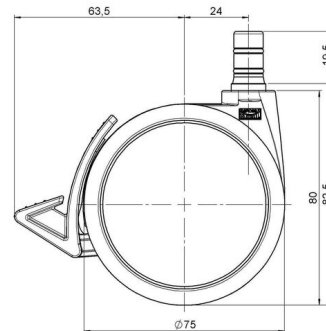

MOVE 75 classic

As of: July 07, 2026

Description	Model	Carton Quantity
MOVE 75 classic 20WF	D575	120 pcs per Carton

Technical Details

Product Type	Furniture caster
Wheel diameter	75mm 3"
Load capacity	75kg 165 lbs.
Overall height with fixing	82,5mm
Wheel:	
Wheel type	Soft wheel
Wheel core / tread color	RAL 9005 Jet black / RAL 7022 Umbra grey
Housing:	
Housing form	unhooded, with neck diameter
Neck diameter	20mm
Housing material	High quality nylon
Housing color	RAL 9005 Jet black
Mobility concept	Delta-Feststeller, RAL 9005 Jet black
Fixing	No-Noise™ Stem, 11x19,5mm Push fit stem with double circlips, 11,4mm
Description	DUKF575 - 2X2NN

Fixings

Compatible with the following available fixings:

No-Noise™ Stem:

- 11x19.5mm with 11.4mm circlip
- 11x19.5mm with 11.6mm circlip

Push fit stems:

- 10x22mm with 10.3mm circlip
- 10x22mm with 10.5mm circlip
- 11x19.5mm with 11.4mm circlip
- 11x19.5mm with 11.8mm circlip
- 11x22mm with 11.4mm circlip
- 11x22mm with 11.6mm circlip
- 11x22mm with 11.8mm circlip
- 11x22mm with 11.8 banded K290 4A
- 11x26mm

Threaded stems:

- M8x15mm
- M8x20mm
- M8x25mm
- M10x15mm
- M10x20mm
- M10x25mm
- M10x30mm
- M10x40mm
- M12x20mm
- 5/16-18x1"
- 5/16-18x1/2"
- 3/8-16x1"
- 5/16-18x5/8"
- 3/8-16x1/2"
- 3/8-16x5/8"

Square plates:

- 38x38mm
- 55x55mm
- 60x60mm