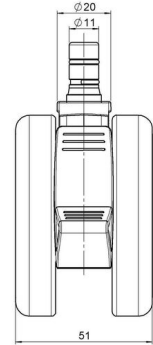

MOVE 75 classic

As of: July 07, 2026

Description	Model	Carton Quantity
MOVE 75 classic 20WF	D575	120 pcs per Carton

Technical Details

Product Type	Furniture caster
Wheel diameter	75mm 3"
Load capacity	75kg 165 lbs.
Overall height with fixing	82,5mm
Wheel:	
Wheel type	Soft wheel
Wheel core / tread color	RAL 9005 Jet black / RAL 7022 Umbra grey
Housing:	
Housing form	unhooded, with neck diameter
Neck diameter	20mm
Housing material	High quality nylon
Housing color	RAL 9005 Jet black
Mobility concept	Delta-Feststeller, RAL 9005 Jet black
Fixing	No-Noise™ Stem, 11x19,5mm Push fit stem with double circlips, 11,4mm
Description	DUKF575 - 2X2NN

Fixings

Compatible with the following available fixings:

No-Noise™ Stem:

- 11x19.5mm with 11.4mm circlip
- 11x19.5mm with 11.6mm circlip

Push fit stems:

- 10x22mm with 10.3mm circlip
- 10x22mm with 10.5mm circlip
- 11x19.5mm with 11.4mm circlip
- 11x19.5mm with 11.8mm circlip
- 11x22mm with 11.4mm circlip
- 11x22mm with 11.6mm circlip
- 11x22mm with 11.8mm circlip
- 11x22mm with 11.8 banded K290 4A
- 11x26mm

Threaded stems:

- M8x15mm
- M8x20mm
- M8x25mm
- M10x15mm
- M10x20mm
- M10x25mm
- M10x30mm
- M10x40mm
- M12x20mm
- 5/16-18x1"
- 5/16-18x1/2"
- 3/8-16x1"
- 5/16-18x5/8"
- 3/8-16x1/2"
- 3/8-16x5/8"

Square plates:

- 38x38mm
- 55x55mm
- 60x60mm