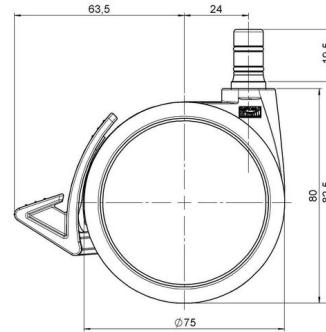

## Technical Details

Product Type	Furniture caster
Wheel diameter	75mm   3"
Load capacity	75kg   165 lbs.
Overall height with fixing	82,5mm
<b>Wheel:</b>	
Wheel type	Soft wheel
Wheel core / tread color	RAL 9005 Jet black / RAL 7022 Umbra grey
<b>Housing:</b>	
Housing form	unhooded, with neck diameter
Neck diameter	20mm
Housing material	High quality nylon
Housing color	RAL 9005 Jet black
Mobility concept	Delta-Feststeller, RAL 9005 Jet black
Fixing	No-Noise™ Stem, 11x19,5mm Push fit stem with double circlips, 11,4mm
Description	DUKF575 - 2X2NN

### No-Noise™ Stem:

- 11x19.5mm with 11.4mm circlip
- 11x19.5mm with 11.6mm circlip

### Threaded stems:

- M8x15mm
- M8x20mm
- M8x25mm
- M10x15mm
- M10x20mm
- M10x25mm
- M10x30mm
- M10x40mm
- M12x20mm
- 5/16-18x1"
- 5/16-18x1/2"
- 3/8-16x1"
- 5/16-18x5/8"
- 3/8-16x1/2"
- 3/8-16x5/8"

### Square plates:

- 38x38mm
- 55x55mm
- 60x60mm