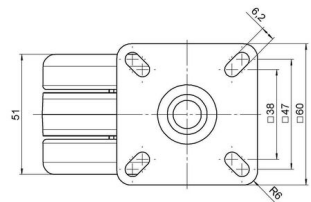

MOVE 75 classic

As of: June 24, 2026

Description	Model	Carton Quantity
MOVE 75 classic 20W	D575	100 pcs per Carton

Technical Details

Product Type	Furniture caster
Wheel diameter	75mm 3"
Load capacity	75kg 165 lbs.
Overall height with fixing	90mm
Wheel:	
Wheel type	Soft wheel
Wheel core / tread color	RAL 9005 Jet black / RAL 9005 Jet black
Housing:	
Housing form	unhooded, with neck diameter
Neck diameter	20mm
Housing material	High quality nylon
Housing color	RAL 9005 Jet black
Mobility concept	Freewheel
Fixing	60x60mm Plate
Description	DUK 575 - 2 X 1

Fixings

Compatible with the following available fixings:

No-Noise™ Stem:

- 11x19.5mm with 11.4mm circlip
- 11x19.5mm with 11.6mm circlip

Push fit stems:

- 10x22mm with 10.3mm circlip
- 10x22mm with 10.5mm circlip
- 11x19.5mm with 11.4mm circlip
- 11x19.5mm with 11.8mm circlip
- 11x22mm with 11.4mm circlip
- 11x22mm with 11.6mm circlip
- 11x22mm with 11.8mm circlip
- 11x22mm with 11.8 banded K290 4A
- 11x26mm

Threaded stems:

- M8x15mm
- M8x20mm
- M8x25mm
- M10x15mm
- M10x20mm
- M10x25mm
- M10x30mm
- M10x40mm
- M12x20mm
- 5/16-18x1"
- 5/16-18x1/2"
- 3/8-16x1"
- 5/16-18x5/8"
- 3/8-16x1/2"
- 3/8-16x5/8"

Square plates:

- 38x38mm
- 55x55mm
- 60x60mm