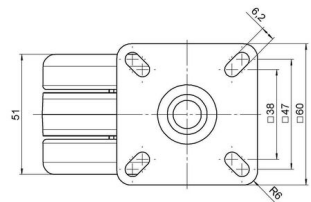

MOVE 75 classic

As of: April 18, 2026

Description	Model	Carton Quantity
MOVE 75 classic 20W	D575	100 pcs per Carton

Technical Details

Product Type	Furniture caster
Wheel diameter	75mm 3"
Load capacity	75kg 165 lbs.
Overall height with fixing	90mm
Wheel:	
Wheel type	Soft wheel
Wheel core / tread color	RAL 9005 Jet black / RAL 9005 Jet black
Housing:	
Housing form	unhooded, with neck diameter
Neck diameter	20mm
Housing material	High quality nylon
Housing color	RAL 9005 Jet black
Mobility concept	Freewheel
Fixing	60x60mm Plate
Description	DUK 575 - 2 X 1

Fixings

Compatible with the following available fixings:

No-Noise™ Stem:

- 11x19.5mm with 11.4mm circlip
- 11x19.5mm with 11.6mm circlip

Push fit stems:

- 10x22mm with 10.3mm circlip
- 10x22mm with 10.5mm circlip
- 11x19.5mm with 11.4mm circlip
- 11x19.5mm with 11.8mm circlip
- 11x22mm with 11.4mm circlip
- 11x22mm with 11.6mm circlip
- 11x22mm with 11.8mm circlip
- 11x22mm with 11.8 banded K290 4A
- 11x26mm

Threaded stems:

- M8x15mm
- M8x20mm
- M8x25mm
- M10x15mm
- M10x20mm
- M10x25mm
- M10x30mm
- M10x40mm
- M12x20mm
- 5/16-18x1"
- 5/16-18x1/2"
- 3/8-16x1"
- 5/16-18x5/8"
- 3/8-16x1/2"
- 3/8-16x5/8"

Square plates:

- 38x38mm
- 55x55mm
- 60x60mm