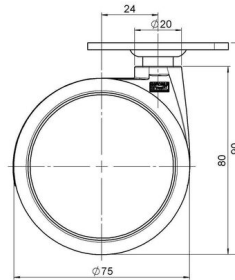

MOVE 75 classic

As of: April 18, 2026

Description	Model	Carton Quantity
MOVE 75 classic 20W	D575	100 pcs per Carton

Technical Details

Product Type	Furniture caster
Wheel diameter	75mm 3"
Load capacity	75kg 165 lbs.
Overall height with fixing	90mm
Wheel:	
Wheel type	Soft wheel
Wheel core / tread color	RAL 9005 Jet black / RAL 9005 Jet black
Housing:	
Housing form	unhooded, with neck diameter
Neck diameter	20mm
Housing material	High quality nylon
Housing color	RAL 9005 Jet black
Mobility concept	Freewheel
Fixing	60x60mm Plate
Description	DUK 575 - 2 X 1

Fixings

Compatible with the following available fixings:

No-Noise™ Stem:

- 11x19.5mm with 11.4mm circlip
- 11x19.5mm with 11.6mm circlip

Push fit stems:

- 10x22mm with 10.3mm circlip
- 10x22mm with 10.5mm circlip
- 11x19.5mm with 11.4mm circlip
- 11x19.5mm with 11.8mm circlip
- 11x22mm with 11.4mm circlip
- 11x22mm with 11.6mm circlip
- 11x22mm with 11.8mm circlip
- 11x22mm with 11.8 banded K290 4A
- 11x26mm

Threaded stems:

- M8x15mm
- M8x20mm
- M8x25mm
- M10x15mm
- M10x20mm
- M10x25mm
- M10x30mm
- M10x40mm
- M12x20mm
- 5/16-18x1"
- 5/16-18x1/2"
- 3/8-16x1"
- 5/16-18x5/8"
- 3/8-16x1/2"
- 3/8-16x5/8"

Square plates:

- 38x38mm
- 55x55mm
- 60x60mm