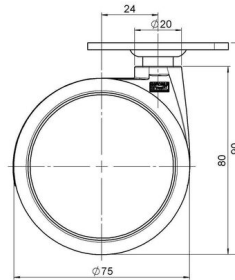

MOVE 75 classic

As of: June 24, 2026

Description	Model	Carton Quantity
MOVE 75 classic 20W	D575	100 pcs per Carton

Technical Details

Product Type	Furniture caster
Wheel diameter	75mm 3"
Load capacity	75kg 165 lbs.
Overall height with fixing	90mm
Wheel:	
Wheel type	Soft wheel
Wheel core / tread color	RAL 9005 Jet black / RAL 9005 Jet black
Housing:	
Housing form	unhooded, with neck diameter
Neck diameter	20mm
Housing material	High quality nylon
Housing color	RAL 9005 Jet black
Mobility concept	Freewheel
Fixing	60x60mm Plate
Description	DUK 575 - 2 X 1

Fixings

Compatible with the following available fixings:

No-Noise™ Stem:

- 11x19.5mm with 11.4mm circlip
- 11x19.5mm with 11.6mm circlip

Push fit stems:

- 10x22mm with 10.3mm circlip
- 10x22mm with 10.5mm circlip
- 11x19.5mm with 11.4mm circlip
- 11x19.5mm with 11.8mm circlip
- 11x22mm with 11.4mm circlip
- 11x22mm with 11.6mm circlip
- 11x22mm with 11.8mm circlip
- 11x22mm with 11.8 banded K290 4A
- 11x26mm

Threaded stems:

- M8x15mm
- M8x20mm
- M8x25mm
- M10x15mm
- M10x20mm
- M10x25mm
- M10x30mm
- M10x40mm
- M12x20mm
- 5/16-18x1"
- 5/16-18x1/2"
- 3/8-16x1"
- 5/16-18x5/8"
- 3/8-16x1/2"
- 3/8-16x5/8"

Square plates:

- 38x38mm
- 55x55mm
- 60x60mm