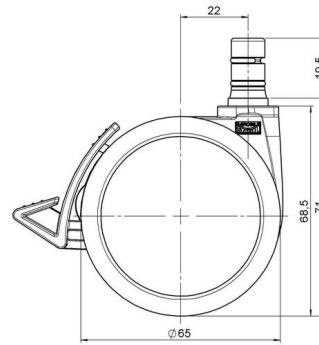

MOVE 65 classic

As of: June 25, 2026

Description	Model	Carton Quantity
MOVE 65 classic 20W	D565	150 pcs per Carton

Technical Details

Product Type	Furniture caster
Wheel diameter	65mm 2.56"
Load capacity	65kg 143 lbs.
Overall height with fixing	71mm
Wheel:	
Wheel type	Soft wheel
Wheel core / tread color	RAL 9005 Jet black / RAL 9005 Jet black
Housing:	
Housing form	unhooded, with neck diameter
Neck diameter	20mm
Housing material	High quality nylon
Housing color	RAL 9005 Jet black
Mobility concept	Delta-Feststeller, RAL 9005 Jet black
Fixing	M10x15mm Threaded stem
Description	DUKF565 - 2 X10

Fixings

Compatible with the following available fixings:

No-Noise™ Stem:

- 11x19.5mm with 11.4mm circlip
- 11x19.5mm with 11.6mm circlip

Push fit stems:

- 10x22mm with 10.3mm circlip
- 10x22mm with 10.5mm circlip
- 11x19.5mm with 11.4mm circlip
- 11x19.5mm with 11.8mm circlip
- 11x22mm with 11.4mm circlip
- 11x22mm with 11.6mm circlip
- 11x22mm with 11.8mm circlip
- 11x22mm with 11.8 banded K290 4A
- 11x26mm

Threaded stems:

- M8x15mm
- M8x20mm
- M8x25mm
- M10x15mm
- M10x20mm
- M10x25mm
- M10x30mm
- M10x40mm
- M12x20mm
- 5/16-18x1"
- 5/16-18x1/2"
- 3/8-16x1"
- 5/16-18x5/8"
- 3/8-16x1/2"
- 3/8-16x5/8"

Square plates:

- 38x38mm
- 55x55mm
- 60x60mm