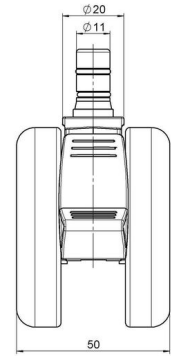

MOVE 65 classic

As of: June 25, 2026

Description	Model	Carton Quantity
MOVE 65 classic 20W	D565	150 pcs per Carton

Technical Details

Product Type	Furniture caster
Wheel diameter	65mm 2.56"
Load capacity	65kg 143 lbs.
Overall height with fixing	71mm
Wheel:	
Wheel type	Soft wheel
Wheel core / tread color	RAL 9005 Jet black / RAL 9005 Jet black
Housing:	
Housing form	unhooded, with neck diameter
Neck diameter	20mm
Housing material	High quality nylon
Housing color	RAL 9005 Jet black
Mobility concept	Delta-Feststeller, RAL 9005 Jet black
Fixing	M10x15mm Threaded stem
Description	DUKF565 - 2 X10

Fixings

Compatible with the following available fixings:

No-Noise™ Stem:

- 11x19.5mm with 11.4mm circlip
- 11x19.5mm with 11.6mm circlip

Push fit stems:

- 10x22mm with 10.3mm circlip
- 10x22mm with 10.5mm circlip
- 11x19.5mm with 11.4mm circlip
- 11x19.5mm with 11.8mm circlip
- 11x22mm with 11.4mm circlip
- 11x22mm with 11.6mm circlip
- 11x22mm with 11.8mm circlip
- 11x22mm with 11.8 banded K290 4A
- 11x26mm

Threaded stems:

- M8x15mm
- M8x20mm
- M8x25mm
- M10x15mm
- M10x20mm
- M10x25mm
- M10x30mm
- M10x40mm
- M12x20mm
- 5/16-18x1"
- 5/16-18x1/2"
- 3/8-16x1"
- 5/16-18x5/8"
- 3/8-16x1/2"
- 3/8-16x5/8"

Square plates:

- 38x38mm
- 55x55mm
- 60x60mm