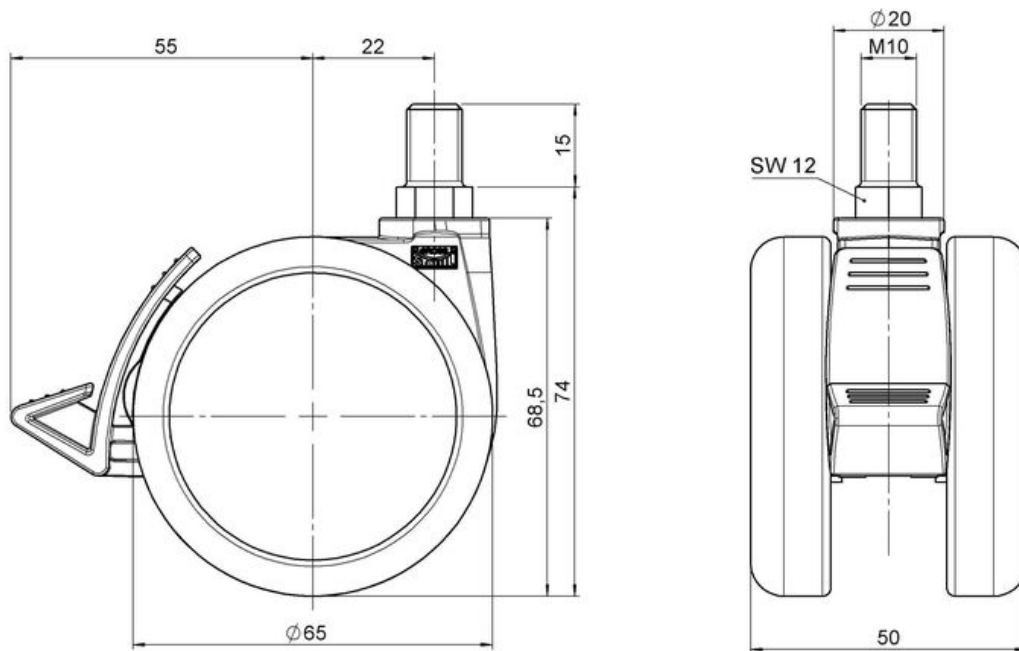

MOVE 65 classic

As of: June 25, 2026

Description	Model	Carton Quantity
MOVE 65 classic 20H	D565	150 pcs per Carton

Technical Details

Product Type	Furniture caster
Wheel diameter	65mm 2.56"
Load capacity	65kg 143 lbs.
Overall height with fixing	74mm
Wheel:	
Wheel type	Hard wheel
Wheel color	RAL 9005 Jet black
Housing:	
Housing form	unhooded, with neck diameter

Product Details

Neck diameter	20mm
Housing material	High quality nylon
Housing color	RAL 9005 Jet black
Mobility concept	Delta-Feststeller, RAL 9005 Jet black
Fixing	M10x15mm Threaded stem, unassembled
Description	DDKF565 - 3 X10

Threaded stems:

- M8x15mm
- M8x20mm
- M8x25mm
- M10x15mm
- M10x20mm
- M10x25mm
- M10x30mm
- M10x40mm
- M12x20mm
- 5/16-18x1"
- 5/16-18x1/2"
- 3/8-16x1"
- 5/16-18x5/8"
- 3/8-16x1/2"
- 3/8-16x5/8"

Square plates:

- 38x38mm
- 55x55mm
- 60x60mm