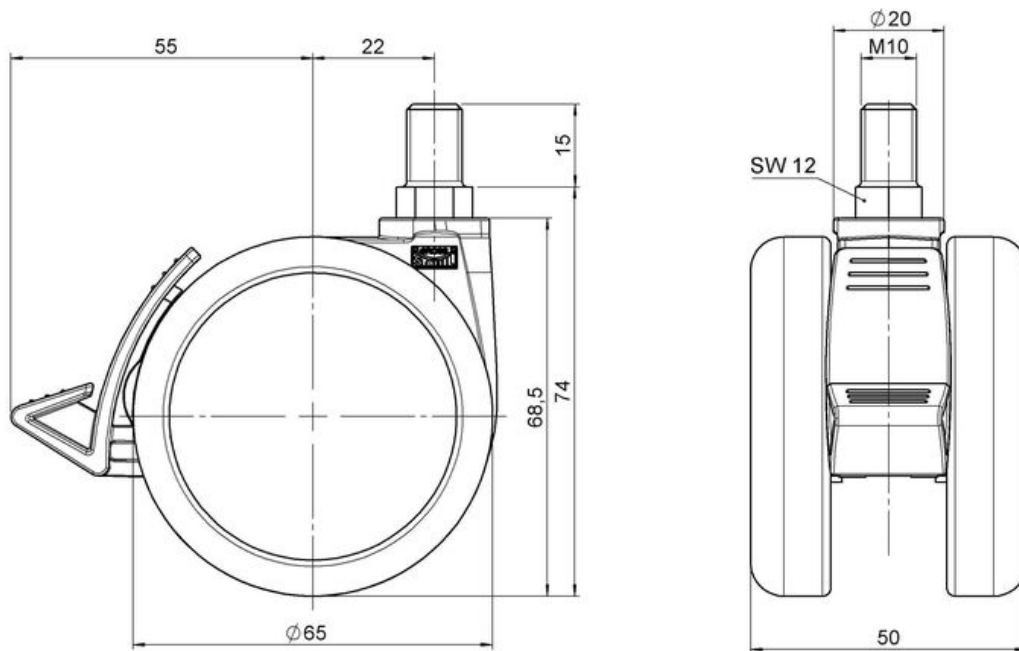

MOVE 65 classic

As of: June 25, 2026

Description	Model	Carton Quantity
MOVE 65 classic 20H	D565	150 pcs per Carton

Technical Details

Product Type	Furniture caster
Wheel diameter	65mm | 2.56"
Load capacity	65kg | 143 lbs.
Overall height with fixing	74mm
Wheel:	
Wheel type	Hard wheel
Wheel color	RAL 9005 Jet black
Housing:	
Housing form	unhooded, with neck diameter