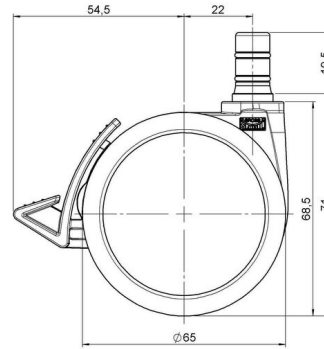

## Technical Details

Product Type	Furniture caster
Wheel diameter	65mm   2.56"
Load capacity	65kg   143 lbs.
Overall height with fixing	71mm
<b>Wheel:</b>	
Wheel type	Hard wheel
Wheel color	RAL 9005 Jet black
<b>Housing:</b>	
Housing form	unhooded, with neck diameter
Neck diameter	20mm
Housing material	High quality nylon
Housing color	RAL 9005 Jet black
Mobility concept	Delta-Feststeller, RAL 9005 Jet black
Fixing	No-Noise™ Stem, 11x19,5mm Push fit stem with double circlips, 11,4mm
Description	DDKF565 - 3X2NN

### No-Noise™ Stem:

- 11x19.5mm with 11.4mm circlip
- 11x19.5mm with 11.6mm circlip

### Threaded stems:

- M8x15mm
- M8x20mm
- M8x25mm
- M10x15mm
- M10x20mm
- M10x25mm
- M10x30mm
- M10x40mm
- M12x20mm
- 5/16-18x1"
- 5/16-18x1/2"
- 3/8-16x1"
- 5/16-18x5/8"
- 3/8-16x1/2"
- 3/8-16x5/8"

### Square plates:

- 38x38mm
- 55x55mm
- 60x60mm