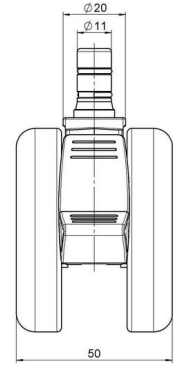

## Technical Details

Product Type	Furniture caster
Wheel diameter	65mm   2.56"
Load capacity	65kg   143 lbs.
Overall height with fixing	71mm
<b>Wheel:</b>	
Wheel type	Hard wheel
Wheel color	RAL 9005 Jet black
<b>Housing:</b>	
Housing form	unhooded, with neck diameter
Neck diameter	20mm
Housing material	High quality nylon
Housing color	RAL 9005 Jet black
Mobility concept	Delta-Feststeller, RAL 9005 Jet black
Fixing	No-Noise™ Stem, 11x19,5mm Push fit stem with double circlips, 11,4mm
Description	DDKF565 - 3X2NN

### No-Noise™ Stem:

- 11x19.5mm with 11.4mm circlip
- 11x19.5mm with 11.6mm circlip

### Threaded stems:

- M8x15mm
- M8x20mm
- M8x25mm
- M10x15mm
- M10x20mm
- M10x25mm
- M10x30mm
- M10x40mm
- M12x20mm
- 5/16-18x1"
- 5/16-18x1/2"
- 3/8-16x1"
- 5/16-18x5/8"
- 3/8-16x1/2"
- 3/8-16x5/8"

### Square plates:

- 38x38mm
- 55x55mm
- 60x60mm