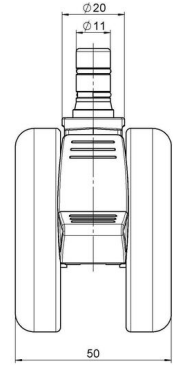

## Technical Details

Product Type	Furniture caster
Wheel diameter	65mm   2.56"
Load capacity	65kg   143 lbs.
Overall height with fixing	71mm
<b>Wheel:</b>	
Wheel type	Hard wheel
Wheel color	RAL 9005 Jet black
<b>Housing:</b>	
Housing form	unhooded, with neck diameter
Neck diameter	20mm
Housing material	High quality nylon
Housing color	RAL 9005 Jet black
Mobility concept	Delta-Feststeller, RAL 9005 Jet black
Fixing	No-Noise™ Stem, 11x19,5mm Push fit stem with double circlips, 11,4mm
Description	DDKF565 - 3X2NN

### No-Noise™ Stem:

- 11x19.5mm with 11.4mm circlip
- 11x19.5mm with 11.6mm circlip

### Threaded stems:

- M8x15mm
- M8x20mm
- M8x25mm
- M10x15mm
- M10x20mm
- M10x25mm
- M10x30mm
- M10x40mm
- M12x20mm
- 5/16-18x1"
- 5/16-18x1/2"
- 3/8-16x1"
- 5/16-18x5/8"
- 3/8-16x1/2"
- 3/8-16x5/8"

### Square plates:

- 38x38mm
- 55x55mm
- 60x60mm