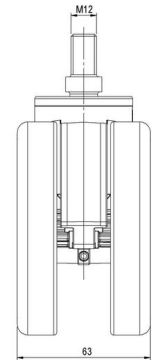

MOVE 100

As of: July 07, 2026

Description	Model	Carton Quantity
MOVE 100 KFD W	D100	40 pcs per Carton

Technical Details

Product Type	Furniture caster
Wheel diameter	100mm 4"
Load capacity	100kg 220 lbs.
Overall height with fixing	123mm
Wheel:	
Wheel type	Soft wheel
Wheel core / tread color	NCS White S 0505-R80B / RAL 9005 Jet black
Housing:	
Housing form	unhooded, with neck diameter
Neck diameter	46mm
Housing material	High quality nylon
Housing color	NCS White S 0505-R80B
Mobility concept	Freewheel
Fixing	M12x20mm Threaded stem
Description	K 100-106 X12

Fixings

Compatible with the following available fixings:

Push fit stems:

- 11x22mm with 11.4mm circlip
- 11x22mm with 11.6mm circlip
- 11x22mm with 11.8mm circlip
- 11x34mm with 11.8mm circlip
- 14x48mm with 15mm circlip

Threaded stems:

- M10x15mm
- M10x20mm
- M10x35mm
- M12x15mm
- M12x20mm
- M12x30mm

Square plates:

- 60x60mm