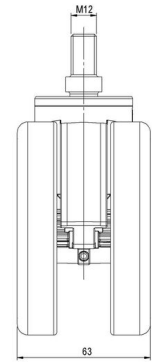

MOVE 100

As of: May 23, 2026

Description	Model	Carton Quantity
MOVE 100 KFD W	D100	40 pcs per Carton

Technical Details

Product Type	Furniture caster
Wheel diameter	100mm 4"
Load capacity	100kg 220 lbs.
Overall height with fixing	123mm
Wheel:	
Wheel type	Soft wheel
Wheel core / tread color	NCS White S 0505-R80B / RAL 9005 Jet black
Housing:	
Housing form	unhooded, with neck diameter
Neck diameter	46mm
Housing material	High quality nylon
Housing color	NCS White S 0505-R80B
Mobility concept	Freewheel
Fixing	M12x20mm Threaded stem
Description	K 100-106 X12

Fixings

Compatible with the following available fixings:

Push fit stems:

- 11x22mm with 11.4mm circlip
- 11x22mm with 11.6mm circlip
- 11x22mm with 11.8mm circlip
- 11x34mm with 11.8mm circlip
- 14x48mm with 15mm circlip

Threaded stems:

- M10x15mm
- M10x20mm
- M10x35mm
- M12x15mm
- M12x20mm
- M12x30mm

Square plates:

- 60x60mm