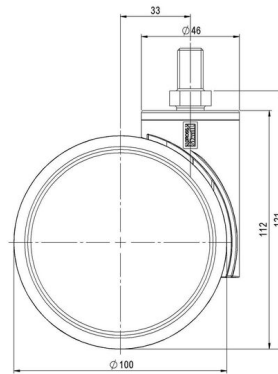

MOVE 100

As of: July 07, 2026

Description	Model	Carton Quantity
MOVE 100 KFD W	D100	40 pcs per Carton

Technical Details

Product Type	Furniture caster
Wheel diameter	100mm 4"
Load capacity	100kg 220 lbs.
Overall height with fixing	123mm
Wheel:	
Wheel type	Soft wheel
Wheel core / tread color	NCS White S 0505-R80B / RAL 9005 Jet black
Housing:	
Housing form	unhooded, with neck diameter
Neck diameter	46mm
Housing material	High quality nylon
Housing color	NCS White S 0505-R80B
Mobility concept	Freewheel
Fixing	M12x20mm Threaded stem
Description	K 100-106 X12

Fixings

Compatible with the following available fixings:

Push fit stems:

- 11x22mm with 11.4mm circlip
- 11x22mm with 11.6mm circlip
- 11x22mm with 11.8mm circlip
- 11x34mm with 11.8mm circlip
- 14x48mm with 15mm circlip

Threaded stems:

- M10x15mm
- M10x20mm
- M10x35mm
- M12x15mm
- M12x20mm
- M12x30mm

Square plates:

- 60x60mm