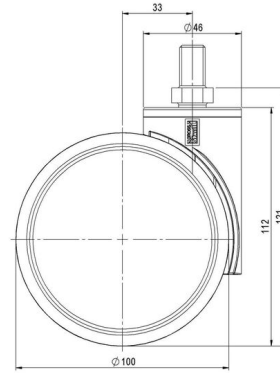

MOVE 100

As of: May 23, 2026

Description	Model	Carton Quantity
MOVE 100 KFD W	D100	40 pcs per Carton

Technical Details

Product Type	Furniture caster
Wheel diameter	100mm 4"
Load capacity	100kg 220 lbs.
Overall height with fixing	123mm
Wheel:	
Wheel type	Soft wheel
Wheel core / tread color	NCS White S 0505-R80B / RAL 9005 Jet black
Housing:	
Housing form	unhooded, with neck diameter
Neck diameter	46mm
Housing material	High quality nylon
Housing color	NCS White S 0505-R80B
Mobility concept	Freewheel
Fixing	M12x20mm Threaded stem
Description	K 100-106 X12

Fixings

Compatible with the following available fixings:

Push fit stems:

- 11x22mm with 11.4mm circlip
- 11x22mm with 11.6mm circlip
- 11x22mm with 11.8mm circlip
- 11x34mm with 11.8mm circlip
- 14x48mm with 15mm circlip

Threaded stems:

- M10x15mm
- M10x20mm
- M10x35mm
- M12x15mm
- M12x20mm
- M12x30mm

Square plates:

- 60x60mm