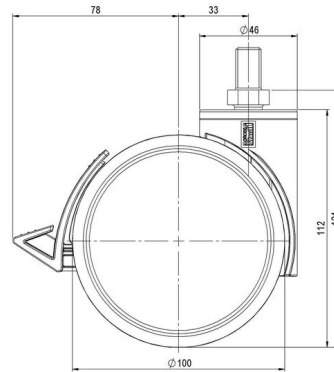

MOVE 100

As of: May 01, 2026

Description	Model	Carton Quantity
MOVE 100 KFD W	D100	40 pcs per Carton

Technical Details

Product Type	Furniture caster
Wheel diameter	100mm 4"
Load capacity	100kg 220 lbs.
Overall height with fixing	123mm
Wheel:	
Wheel type	Soft wheel
Wheel core / tread color	RAL 9006 White aluminium / RAL 9005 Jet black
Housing:	
Housing form	unhooded, with neck diameter
Neck diameter	46mm
Housing material	High quality nylon
Housing color	RAL 9006 White aluminium
Mobility concept	Delta-Feststeller, RAL 9005 Jet black
Fixing	M12x20mm Threaded stem
Description	KFD 100-106 X12

Fixings

Compatible with the following available fixings:

Push fit stems:

- 11x22mm with 11.4mm circlip
- 11x22mm with 11.6mm circlip
- 11x22mm with 11.8mm circlip
- 11x34mm with 11.8mm circlip
- 14x48mm with 15mm circlip

Threaded stems:

- M10x15mm
- M10x20mm
- M10x35mm
- M12x15mm
- M12x20mm
- M12x30mm

Square plates:

- 60x60mm