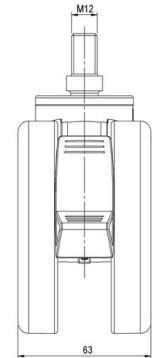

MOVE 100

As of: June 25, 2026

| Description | Model | Carton Quantity |
|----------------|-------|-------------------|
| MOVE 100 KFD W | D100 | 40 pcs per Carton |

Technical Details

| | |
|----------------------------|---|
| Product Type | Furniture caster |
| Wheel diameter | 100mm 4" |
| Load capacity | 100kg 220 lbs. |
| Overall height with fixing | 123mm |
| Wheel: | |
| Wheel type | Soft wheel |
| Wheel core / tread color | RAL 9006 White aluminium / RAL 9005 Jet black |
| Housing: | |
| Housing form | unhooded, with neck diameter |
| Neck diameter | 46mm |
| Housing material | High quality nylon |
| Housing color | RAL 9006 White aluminium |
| Mobility concept | Delta-Feststeller, RAL 9005 Jet black |
| Fixing | M12x20mm Threaded stem |
| Description | KFD 100-106 X12 |

Fixings

Compatible with the following available fixings:

Push fit stems:

- 11x22mm with 11.4mm circlip
- 11x22mm with 11.6mm circlip
- 11x22mm with 11.8mm circlip
- 11x34mm with 11.8mm circlip
- 14x48mm with 15mm circlip

Threaded stems:

- M10x15mm
- M10x20mm
- M10x35mm
- M12x15mm
- M12x20mm
- M12x30mm

Square plates:

- 60x60mm