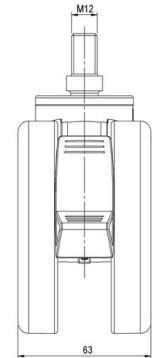

MOVE 100

As of: May 01, 2026

Description	Model	Carton Quantity
MOVE 100 KFD W	D100	40 pcs per Carton

Technical Details

Product Type	Furniture caster
Wheel diameter	100mm 4"
Load capacity	100kg 220 lbs.
Overall height with fixing	123mm
Wheel:	
Wheel type	Soft wheel
Wheel core / tread color	RAL 9006 White aluminium / RAL 9005 Jet black
Housing:	
Housing form	unhooded, with neck diameter
Neck diameter	46mm
Housing material	High quality nylon
Housing color	RAL 9006 White aluminium
Mobility concept	Delta-Feststeller, RAL 9005 Jet black
Fixing	M12x20mm Threaded stem
Description	KFD 100-106 X12

Fixings

Compatible with the following available fixings:

Push fit stems:

- 11x22mm with 11.4mm circlip
- 11x22mm with 11.6mm circlip
- 11x22mm with 11.8mm circlip
- 11x34mm with 11.8mm circlip
- 14x48mm with 15mm circlip

Threaded stems:

- M10x15mm
- M10x20mm
- M10x35mm
- M12x15mm
- M12x20mm
- M12x30mm

Square plates:

- 60x60mm