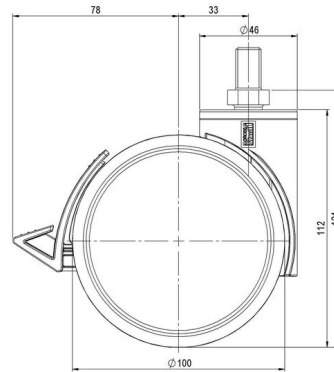

MOVE 100

As of: June 25, 2026

| Description | Model | Carton Quantity |
|----------------|-------|-------------------|
| MOVE 100 KFD W | D100 | 40 pcs per Carton |

Technical Details

| | |
|----------------------------|---|
| Product Type | Furniture caster |
| Wheel diameter | 100mm 4" |
| Load capacity | 100kg 220 lbs. |
| Overall height with fixing | 123mm |
| Wheel: | |
| Wheel type | Soft wheel |
| Wheel core / tread color | RAL 9006 White aluminium / RAL 9005 Jet black |
| Housing: | |
| Housing form | unhooded, with neck diameter |
| Neck diameter | 46mm |
| Housing material | High quality nylon |
| Housing color | RAL 9006 White aluminium |
| Mobility concept | Delta-Feststeller, RAL 9005 Jet black |
| Fixing | M12x20mm Threaded stem |
| Description | KFD 100-106 X12 |

Fixings

Compatible with the following available fixings:

Push fit stems:

- 11x22mm with 11.4mm circlip
- 11x22mm with 11.6mm circlip
- 11x22mm with 11.8mm circlip
- 11x34mm with 11.8mm circlip
- 14x48mm with 15mm circlip

Threaded stems:

- M10x15mm
- M10x20mm
- M10x35mm
- M12x15mm
- M12x20mm
- M12x30mm

Square plates:

- 60x60mm