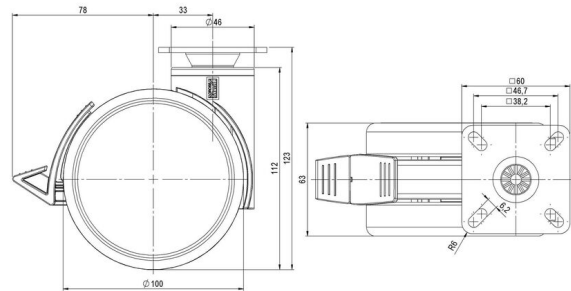

## Technical Details

Product Type	Furniture caster
Wheel diameter	100mm   4"
Load capacity	100kg   220 lbs.
Overall height with fixing	123mm
<b>Wheel:</b>	
Wheel type	Soft wheel
Wheel core / tread color	RAL 9005 Jet black / RAL 9005 Jet black
<b>Housing:</b>	
Housing form	unhooded, with neck diameter
Neck diameter	46mm
Housing material	High quality nylon
Housing color	RAL 9005 Jet black
Mobility concept	Delta-Feststeller, RAL 9005 Jet black
Fixing	60x60mm Plate
Description	KFD 100-106 X 1

### Push fit stems:

- 11x22mm with 11.4mm circlip
- 11x22mm with 11.6mm circlip
- 11x22mm with 11.8mm circlip
- 11x34mm with 11.8mm circlip
- 14x48mm with 15mm circlip

### Threaded stems:

- M10x15mm
- M10x20mm
- M10x35mm
- M12x15mm
- M12x20mm
- M12x30mm

### Square plates:

- 60x60mm