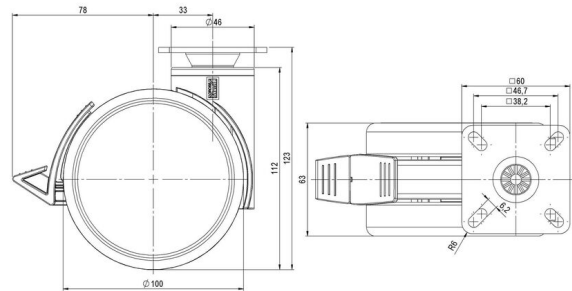

MOVE 100

As of: May 23, 2026

Description	Model	Carton Quantity
MOVE 100 KFD W	D100	40 pcs per Carton

Technical Details

Product Type	Furniture caster
Wheel diameter	100mm 4"
Load capacity	100kg 220 lbs.
Overall height with fixing	123mm
Wheel:	
Wheel type	Soft wheel
Wheel core / tread color	RAL 9005 Jet black / RAL 9005 Jet black
Housing:	
Housing form	unhooded, with neck diameter
Neck diameter	46mm
Housing material	High quality nylon
Housing color	RAL 9005 Jet black
Mobility concept	Delta-Feststeller, RAL 9005 Jet black
Fixing	60x60mm Plate
Description	KFD 100-106 X 1

Fixings

Compatible with the following available fixings:

Push fit stems:

- 11x22mm with 11.4mm circlip
- 11x22mm with 11.6mm circlip
- 11x22mm with 11.8mm circlip
- 11x34mm with 11.8mm circlip
- 14x48mm with 15mm circlip

Threaded stems:

- M10x15mm
- M10x20mm
- M10x35mm
- M12x15mm
- M12x20mm
- M12x30mm

Square plates:

- 60x60mm