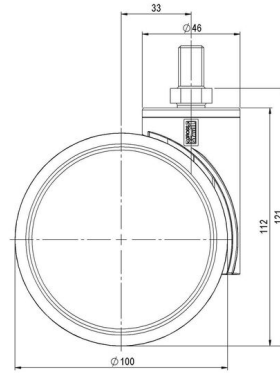

## Technical Details

Product Type	Furniture caster
Wheel diameter	100mm   4"
Load capacity	100kg   220 lbs.
Overall height with fixing	123mm
<b>Wheel:</b>	
Wheel type	Soft wheel
Wheel core / tread color	RAL 9006 White aluminium / RAL 9005 Jet black
<b>Housing:</b>	
Housing form	unhooded, with neck diameter
Neck diameter	46mm
Housing material	High quality nylon
Housing color	RAL 9006 White aluminium
Mobility concept	Freewheel
Fixing	M12x20mm Threaded stem
Description	K 100-106 X12

### Push fit stems:

- 11x22mm with 11.4mm circlip
- 11x22mm with 11.6mm circlip
- 11x22mm with 11.8mm circlip
- 11x34mm with 11.8mm circlip
- 14x48mm with 15mm circlip

### Threaded stems:

- M10x15mm
- M10x20mm
- M10x35mm
- M12x15mm
- M12x20mm
- M12x30mm

### Square plates:

- 60x60mm