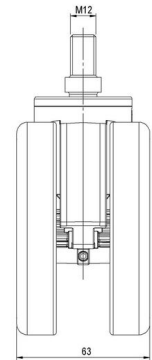

## Technical Details

Product Type	Furniture caster
Wheel diameter	100mm   4"
Load capacity	100kg   220 lbs.
Overall height with fixing	123mm
<b>Wheel:</b>	
Wheel type	Soft wheel
Wheel core / tread color	RAL 9006 White aluminium / RAL 9005 Jet black
<b>Housing:</b>	
Housing form	unhooded, with neck diameter
Neck diameter	46mm
Housing material	High quality nylon
Housing color	RAL 9006 White aluminium
Mobility concept	Freewheel
Fixing	M12x20mm Threaded stem
Description	K 100-106 X12

### Push fit stems:

- 11x22mm with 11.4mm circlip
- 11x22mm with 11.6mm circlip
- 11x22mm with 11.8mm circlip
- 11x34mm with 11.8mm circlip
- 14x48mm with 15mm circlip

### Threaded stems:

- M10x15mm
- M10x20mm
- M10x35mm
- M12x15mm
- M12x20mm
- M12x30mm

### Square plates:

- 60x60mm