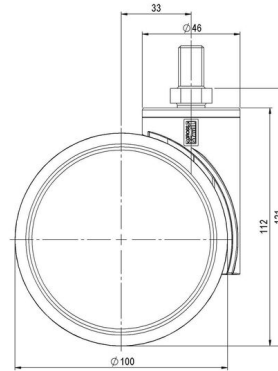

## Technical Details

Product Type	Furniture caster
Wheel diameter	100mm   4"
Load capacity	100kg   220 lbs.
Overall height with fixing	123mm
<b>Wheel:</b>	
Wheel type	Soft wheel
Wheel core / tread color	RAL 9006 White aluminium / RAL 9005 Jet black
<b>Housing:</b>	
Housing form	unhooded, with neck diameter
Neck diameter	46mm
Housing material	High quality nylon
Housing color	RAL 9006 White aluminium
Mobility concept	Freewheel
Fixing	M12x20mm Threaded stem
Description	K 100-106 X12

### Push fit stems:

- 11x22mm with 11.4mm circlip
- 11x22mm with 11.6mm circlip
- 11x22mm with 11.8mm circlip
- 11x34mm with 11.8mm circlip
- 14x48mm with 15mm circlip

### Threaded stems:

- M10x15mm
- M10x20mm
- M10x35mm
- M12x15mm
- M12x20mm
- M12x30mm

### Square plates:

- 60x60mm