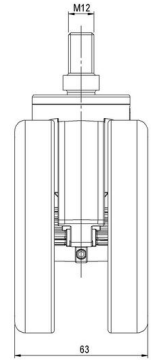

## Technical Details

Product Type	Furniture caster
Wheel diameter	100mm   4"
Load capacity	100kg   220 lbs.
Overall height with fixing	123mm
<b>Wheel:</b>	
Wheel type	Soft wheel
Wheel core / tread color	RAL 9006 White aluminium / RAL 9005 Jet black
<b>Housing:</b>	
Housing form	unhooded, with neck diameter
Neck diameter	46mm
Housing material	High quality nylon
Housing color	RAL 9006 White aluminium
Mobility concept	Freewheel
Fixing	M12x20mm Threaded stem
Description	K 100-106 X12

### Push fit stems:

- 11x22mm with 11.4mm circlip
- 11x22mm with 11.6mm circlip
- 11x22mm with 11.8mm circlip
- 11x34mm with 11.8mm circlip
- 14x48mm with 15mm circlip

### Threaded stems:

- M10x15mm
- M10x20mm
- M10x35mm
- M12x15mm
- M12x20mm
- M12x30mm

### Square plates:

- 60x60mm