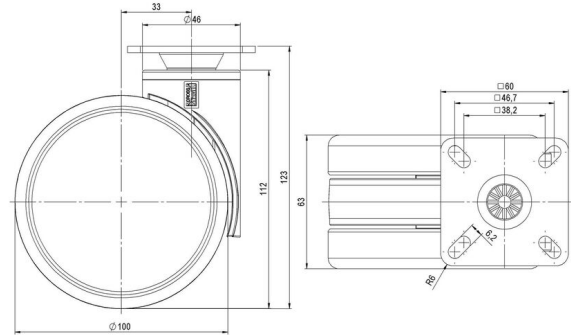

## Technical Details

Product Type	Furniture caster
Wheel diameter	100mm   4"
Load capacity	100kg   220 lbs.
Overall height with fixing	123mm
<b>Wheel:</b>	
Wheel type	Soft wheel
Wheel core / tread color	RAL 9005 Jet black / RAL 9005 Jet black
<b>Housing:</b>	
Housing form	unhooded, with neck diameter
Neck diameter	46mm
Housing material	High quality nylon
Housing color	RAL 9005 Jet black
Mobility concept	Freewheel
Fixing	60x60mm Plate
Description	K 100-106 X 1

### Push fit stems:

- 11x22mm with 11.4mm circlip
- 11x22mm with 11.6mm circlip
- 11x22mm with 11.8mm circlip
- 11x34mm with 11.8mm circlip
- 14x48mm with 15mm circlip

### Threaded stems:

- M10x15mm
- M10x20mm
- M10x35mm
- M12x15mm
- M12x20mm
- M12x30mm

### Square plates:

- 60x60mm