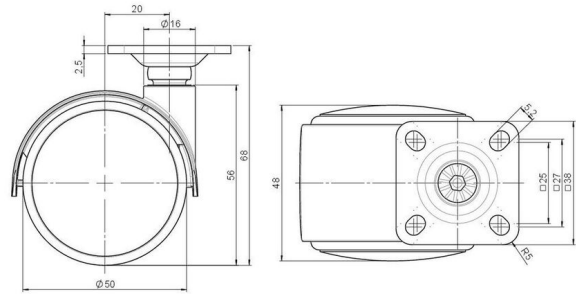

Standard D087

As of: May 23, 2026

Description DZZB 87 -51 X 1	Model D087	Carton Quantity 100 pcs per Carton

Technical Details

Product Type	Furniture caster
Wheel diameter	50mm | 2"
Load capacity	50kg | 110 lbs.
Overall height with fixing	68mm
Wheel:	
Wheel type	Zinc wheel
Wheel color	Shiny chrome
Housing:	
Housing form	hooded, with neck diameter
Neck diameter	16mm
Housing material	Zinc die-cast
Housing color	Shiny chrome
Mobility concept	Freewheel
Fixing	38x38mm Plate
Description	DZZB 87 -51 X 1