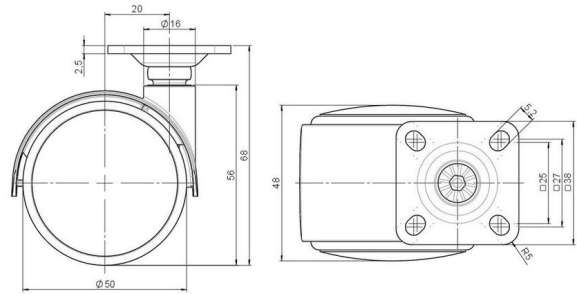

Standard D087

As of: July 07, 2026

Description DZZB 87 -51 X 1	Model D087	Carton Quantity 100 pcs per Carton
--------------------------------	---------------	---------------------------------------

Technical Details

Product Type	Furniture caster
Wheel diameter	50mm 2"
Load capacity	50kg 110 lbs.
Overall height with fixing	68mm
Wheel:	
Wheel type	Zinc wheel
Wheel color	Shiny chrome
Housing:	
Housing form	hooded, with neck diameter
Neck diameter	16mm
Housing material	Zinc die-cast
Housing color	Shiny chrome
Mobility concept	Freewheel
Fixing	38x38mm Plate
Description	DZZB 87 -51 X 1

Threaded stems:

- M8x15mm
- M8x20mm
- M8x25mm
- M10x15mm
- M10x20mm
- M10x25mm
- M10x30mm
- M10x40mm
- M12x20mm
- 5/16-18x1"
- 5/16-18x1/2"
- 3/8-16x1"
- 5/16-18x5/8"
- 3/8-16x1/2"
- 3/8-16x5/8"

Square plates:

- 38x38mm
- 55x55mm
- 60x60mm