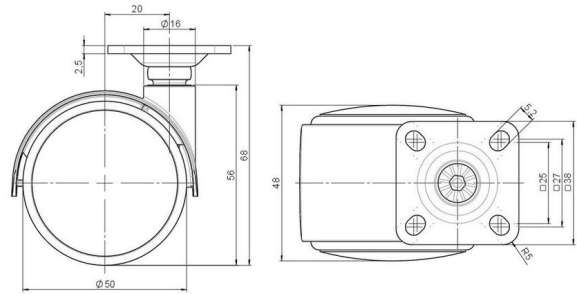

Standard D087

As of: April 06, 2026

Description DZZB 87 -51 X 1	Model D087	Carton Quantity 100 pcs per Carton
--------------------------------	---------------	---------------------------------------

Technical Details

Product Type	Furniture caster
Wheel diameter	50mm 2"
Load capacity	50kg 110 lbs.
Overall height with fixing	68mm
Wheel:	
Wheel type	Zinc wheel
Wheel color	Shiny chrome
Housing:	
Housing form	hooded, with neck diameter
Neck diameter	16mm
Housing material	Zinc die-cast
Housing color	Shiny chrome
Mobility concept	Freewheel
Fixing	38x38mm Plate
Description	DZZB 87 -51 X 1

Threaded stems:

- M8x15mm
- M8x20mm
- M8x25mm
- M10x15mm
- M10x20mm
- M10x25mm
- M10x30mm
- M10x40mm
- M12x20mm
- 5/16-18x1"
- 5/16-18x1/2"
- 3/8-16x1"
- 5/16-18x5/8"
- 3/8-16x1/2"
- 3/8-16x5/8"

Square plates:

- 38x38mm
- 55x55mm
- 60x60mm