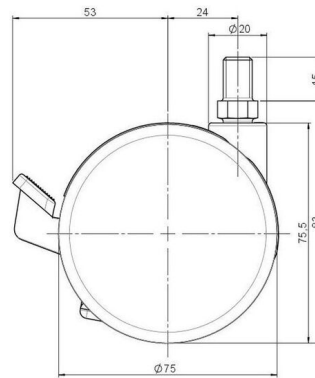

Standard D375

As of: April 29, 2026

Description DZBV375 - 3 X10	Model D375	Carton Quantity 120 pcs per Carton
--------------------------------	---------------	---------------------------------------

Technical Details

Product Type	Furniture caster
Wheel diameter	75mm 3"
Load capacity	75kg 165 lbs.
Overall height with fixing	83mm
Wheel:	
Wheel type	Hard wheel
Wheel color	RAL 9006 White aluminium
Housing:	
Housing form	unhooded, with neck diameter
Neck diameter	20mm
Housing material	Zinc die-cast
Housing color	RAL 9006 White aluminium
Mobility concept	Stopper brake with foot
Fixing	M10x15mm Threaded stem
Description	DZBV375 - 3 X10

Threaded stems:

- M8x15mm
- M8x20mm
- M8x25mm
- M10x15mm
- M10x20mm
- M10x25mm
- M10x30mm
- M10x40mm
- M12x20mm
- 5/16-18x1"
- 5/16-18x1/2"
- 3/8-16x1"
- 5/16-18x5/8"
- 3/8-16x1/2"
- 3/8-16x5/8"

Square plates:

- 38x38mm
- 55x55mm
- 60x60mm