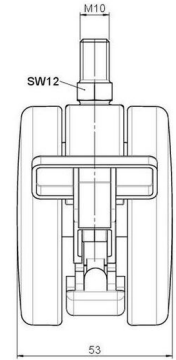

## Technical Details

Product Type	Furniture caster
Wheel diameter	75mm   3"
Load capacity	75kg   165 lbs.
Overall height with fixing	83mm
<b>Wheel:</b>	
Wheel type	Hard wheel
Wheel color	RAL 9006 White aluminium
<b>Housing:</b>	
Housing form	unhooded, with neck diameter
Neck diameter	20mm
Housing material	Zinc die-cast
Housing color	RAL 9006 White aluminium
Mobility concept	Stopper brake with foot
Fixing	M10x15mm Threaded stem
Description	DZBV375 - 3 X10

### No-Noise™ Stem:

- 11x19.5mm with 11.4mm circlip
- 11x19.5mm with 11.6mm circlip

### Threaded stems:

- M8x15mm
- M8x20mm
- M8x25mm
- M10x15mm
- M10x20mm
- M10x25mm
- M10x30mm
- M10x40mm
- M12x20mm
- 5/16-18x1"
- 5/16-18x1/2"
- 3/8-16x1"
- 5/16-18x5/8"
- 3/8-16x1/2"
- 3/8-16x5/8"

### Square plates:

- 38x38mm
- 55x55mm
- 60x60mm