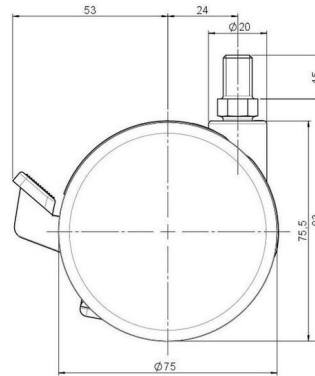

## Technical Details

Product Type	Furniture caster
Wheel diameter	75mm   3"
Load capacity	75kg   165 lbs.
Overall height with fixing	83mm
<b>Wheel:</b>	
Wheel type	Hard wheel
Wheel color	RAL 9006 White aluminium
<b>Housing:</b>	
Housing form	unhooded, with neck diameter
Neck diameter	20mm
Housing material	Zinc die-cast
Housing color	RAL 9006 White aluminium
Mobility concept	Stopper brake with foot
Fixing	M10x15mm Threaded stem
Description	DZBV375 - 3 X10

### No-Noise™ Stem:

- 11x19.5mm with 11.4mm circlip
- 11x19.5mm with 11.6mm circlip

### Threaded stems:

- M8x15mm
- M8x20mm
- M8x25mm
- M10x15mm
- M10x20mm
- M10x25mm
- M10x30mm
- M10x40mm
- M12x20mm
- 5/16-18x1"
- 5/16-18x1/2"
- 3/8-16x1"
- 5/16-18x5/8"
- 3/8-16x1/2"
- 3/8-16x5/8"

### Square plates:

- 38x38mm
- 55x55mm
- 60x60mm