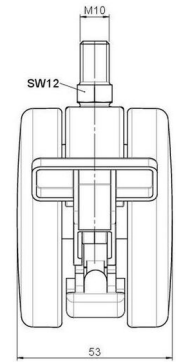

Standard D375

As of: April 29, 2026

Description DZBV375 - 3 X10	Model D375	Carton Quantity 120 pcs per Carton

Technical Details

Product Type	Furniture caster
Wheel diameter	75mm | 3"
Load capacity	75kg | 165 lbs.
Overall height with fixing	83mm
Wheel:	
Wheel type	Hard wheel
Wheel color	RAL 9006 White aluminium
Housing:	
Housing form	unhooded, with neck diameter
Neck diameter	20mm
Housing material	Zinc die-cast
Housing color	RAL 9006 White aluminium
Mobility concept	Stopper brake with foot
Fixing	M10x15mm Threaded stem
Description	DZBV375 - 3 X10