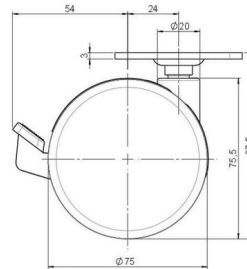

Standard D375

As of: June 26, 2026

Description DZBV375 - 3 X 1	Model D375	Carton Quantity 60 pcs per Carton

Technical Details

Product Type	Furniture caster
Wheel diameter	75mm | 3"
Load capacity	75kg | 165 lbs.
Overall height with fixing	87,5mm
Wheel:	
Wheel type	Hard wheel
Wheel color	RAL 9005 Jet black
Housing:	
Housing form	unhooded, with neck diameter
Neck diameter	20mm
Housing material	Zinc die-cast
Housing color	Shiny chrome
Mobility concept	Stopper brake with foot
Fixing	60x60mm Plate
Description	DZBV375 - 3 X 1