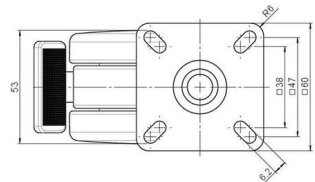

Standard D375

As of: June 26, 2026

Description DZBV375 - 3 X 1	Model D375	Carton Quantity 60 pcs per Carton
--------------------------------	---------------	--------------------------------------

Technical Details

Product Type	Furniture caster
Wheel diameter	75mm 3"
Load capacity	75kg 165 lbs.
Overall height with fixing	87,5mm
Wheel:	
Wheel type	Hard wheel
Wheel color	RAL 9005 Jet black
Housing:	
Housing form	unhooded, with neck diameter
Neck diameter	20mm
Housing material	Zinc die-cast
Housing color	Shiny chrome
Mobility concept	Stopper brake with foot
Fixing	60x60mm Plate
Description	DZBV375 - 3 X 1

Threaded stems:

- M8x15mm
- M8x20mm
- M8x25mm
- M10x15mm
- M10x20mm
- M10x25mm
- M10x30mm
- M10x40mm
- M12x20mm
- 5/16-18x1"
- 5/16-18x1/2"
- 3/8-16x1"
- 5/16-18x5/8"
- 3/8-16x1/2"
- 3/8-16x5/8"

Square plates:

- 38x38mm
- 55x55mm
- 60x60mm