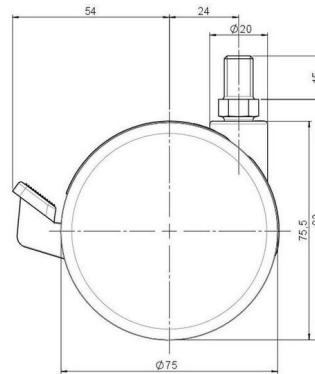

Standard D375

As of: June 26, 2026

Description	Model	Carton Quantity
DZBF375 - 3 X10	D375	120 pcs per Carton

Technical Details

Product Type	Furniture caster
Wheel diameter	75mm 3"
Load capacity	75kg 165 lbs.
Overall height with fixing	83mm
Wheel:	
Wheel type	Hard wheel
Wheel color	RAL 9006 White aluminium
Housing:	
Housing form	unhooded, with neck diameter
Neck diameter	20mm
Housing material	Zinc die-cast
Housing color	RAL 9006 White aluminium
Mobility concept	Stopper brake
Fixing	M10x15mm Threaded stem
Description	DZBF375 - 3 X10

Fixings

Compatible with the following available fixings:

No-Noise™ Stem:

- 11x19.5mm with 11.4mm circlip
- 11x19.5mm with 11.6mm circlip

Push fit stems:

- 10x22mm with 10.3mm circlip
- 10x22mm with 10.5mm circlip
- 11x19.5mm with 11.4mm circlip
- 11x19.5mm with 11.8mm circlip
- 11x22mm with 11.4mm circlip
- 11x22mm with 11.6mm circlip
- 11x22mm with 11.8mm circlip
- 11x22mm with 11.8 banded K290 4A
- 11x26mm

Threaded stems:

- M8x15mm
- M8x20mm
- M8x25mm
- M10x15mm
- M10x20mm
- M10x25mm
- M10x30mm
- M10x40mm
- M12x20mm
- 5/16-18x1"
- 5/16-18x1/2"
- 3/8-16x1"
- 5/16-18x5/8"
- 3/8-16x1/2"
- 3/8-16x5/8"

Square plates:

- 38x38mm
- 55x55mm
- 60x60mm