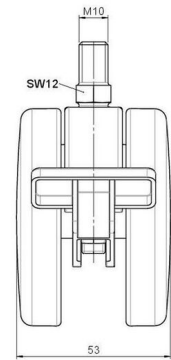

Standard D375

As of: June 26, 2026

Description	Model	Carton Quantity
DZBF375 - 3 X10	D375	120 pcs per Carton

Technical Details

Product Type	Furniture caster
Wheel diameter	75mm 3"
Load capacity	75kg 165 lbs.
Overall height with fixing	83mm
Wheel:	
Wheel type	Hard wheel
Wheel color	RAL 9006 White aluminium
Housing:	
Housing form	unhooded, with neck diameter
Neck diameter	20mm
Housing material	Zinc die-cast
Housing color	RAL 9006 White aluminium
Mobility concept	Stopper brake
Fixing	M10x15mm Threaded stem
Description	DZBF375 - 3 X10

Fixings

Compatible with the following available fixings:

No-Noise™ Stem:

- 11x19.5mm with 11.4mm circlip
- 11x19.5mm with 11.6mm circlip

Push fit stems:

- 10x22mm with 10.3mm circlip
- 10x22mm with 10.5mm circlip
- 11x19.5mm with 11.4mm circlip
- 11x19.5mm with 11.8mm circlip
- 11x22mm with 11.4mm circlip
- 11x22mm with 11.6mm circlip
- 11x22mm with 11.8mm circlip
- 11x22mm with 11.8 banded K290 4A
- 11x26mm

Threaded stems:

- M8x15mm
- M8x20mm
- M8x25mm
- M10x15mm
- M10x20mm
- M10x25mm
- M10x30mm
- M10x40mm
- M12x20mm
- 5/16-18x1"
- 5/16-18x1/2"
- 3/8-16x1"
- 5/16-18x5/8"
- 3/8-16x1/2"
- 3/8-16x5/8"

Square plates:

- 38x38mm
- 55x55mm
- 60x60mm