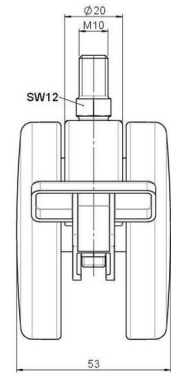

Standard D375

As of: June 27, 2026

Description DZBF375 - 3 X10	Model D375	Carton Quantity 60 pcs per Carton
---------------------------------------	----------------------	---

Technical Details

Product Type	Furniture caster
Wheel diameter	75mm 3"
Load capacity	75kg 165 lbs.
Overall height with fixing	83mm
Wheel:	
Wheel type	Hard wheel
Wheel color	RAL 9005 Jet black
Housing:	
Housing form	unhooded, with neck diameter
Neck diameter	20mm
Housing material	Zinc die-cast
Housing color	RAL 9005 Jet black
Mobility concept	Stopper brake
Fixing	M10x15mm Threaded stem
Description	DZBF375 - 3 X10

Fixings

Compatible with the following available fixings:

No-Noise™ Stem:

- 11x19.5mm with 11.4mm circlip
- 11x19.5mm with 11.6mm circlip

Push fit stems:

- 10x22mm with 10.3mm circlip
- 10x22mm with 10.5mm circlip
- 11x19.5mm with 11.4mm circlip
- 11x19.5mm with 11.8mm circlip
- 11x22mm with 11.4mm circlip
- 11x22mm with 11.6mm circlip
- 11x22mm with 11.8mm circlip
- 11x22mm with 11.8 banded K290 4A
- 11x26mm

Threaded stems:

- M8x15mm
- M8x20mm
- M8x25mm
- M10x15mm
- M10x20mm
- M10x25mm
- M10x30mm
- M10x40mm
- M12x20mm
- 5/16-18x1"
- 5/16-18x1/2"
- 3/8-16x1"
- 5/16-18x5/8"
- 3/8-16x1/2"
- 3/8-16x5/8"

Square plates:

- 38x38mm
- 55x55mm
- 60x60mm