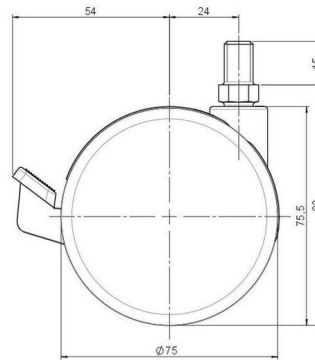

Standard D375

As of: June 27, 2026

Description DZBF375 - 3 X10	Model D375	Carton Quantity 60 pcs per Carton
---------------------------------------	----------------------	---

Technical Details

Product Type	Furniture caster
Wheel diameter	75mm 3"
Load capacity	75kg 165 lbs.
Overall height with fixing	83mm
Wheel:	
Wheel type	Hard wheel
Wheel color	RAL 9005 Jet black
Housing:	
Housing form	unhooded, with neck diameter
Neck diameter	20mm
Housing material	Zinc die-cast
Housing color	RAL 9005 Jet black
Mobility concept	Stopper brake
Fixing	M10x15mm Threaded stem
Description	DZBF375 - 3 X10

Fixings

Compatible with the following available fixings:

No-Noise™ Stem:

- 11x19.5mm with 11.4mm circlip
- 11x19.5mm with 11.6mm circlip

Push fit stems:

- 10x22mm with 10.3mm circlip
- 10x22mm with 10.5mm circlip
- 11x19.5mm with 11.4mm circlip
- 11x19.5mm with 11.8mm circlip
- 11x22mm with 11.4mm circlip
- 11x22mm with 11.6mm circlip
- 11x22mm with 11.8mm circlip
- 11x22mm with 11.8 banded K290 4A
- 11x26mm

Threaded stems:

- M8x15mm
- M8x20mm
- M8x25mm
- M10x15mm
- M10x20mm
- M10x25mm
- M10x30mm
- M10x40mm
- M12x20mm
- 5/16-18x1"
- 5/16-18x1/2"
- 3/8-16x1"
- 5/16-18x5/8"
- 3/8-16x1/2"
- 3/8-16x5/8"

Square plates:

- 38x38mm
- 55x55mm
- 60x60mm