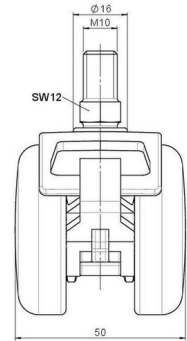

Standard D086

As of: July 07, 2026

Description	Model	Carton Quantity
DZBF 86 -44 X10	D086	100 pcs per Carton

Technical Details

Product Type	Furniture caster
Wheel diameter	50mm 2"
Load capacity	50kg 110 lbs.
Overall height with fixing	63mm
Wheel:	
Wheel type	Hard wheel
Wheel color	RAL 9005 Jet black
Housing:	
Housing form	hooded, with neck diameter
Neck diameter	16mm
Housing material	Zinc die-cast
Housing color	RAL 9005 Jet black
Mobility concept	Stopper brake
Fixing	M10x15mm Threaded stem
Description	DZBF 86 -44 X10

Fixings

Compatible with the following available fixings:

No-Noise™ Stem:

- 11x19.5mm with 11.4mm circlip
- 11x19.5mm with 11.6mm circlip

Push fit stems:

- 10x22mm with 10.3mm circlip
- 10x22mm with 10.5mm circlip
- 11x19.5mm with 11.4mm circlip
- 11x19.5mm with 11.8mm circlip
- 11x22mm with 11.4mm circlip
- 11x22mm with 11.6mm circlip
- 11x22mm with 11.8mm circlip
- 11x22mm with 11.8 banded K290 4A
- 11x26mm

Threaded stems:

- M8x15mm
- M8x20mm
- M8x25mm
- M10x15mm
- M10x20mm
- M10x25mm
- M10x30mm
- M10x40mm
- M12x20mm
- 5/16-18x1"
- 5/16-18x1/2"
- 3/8-16x1"
- 5/16-18x5/8"
- 3/8-16x1/2"
- 3/8-16x5/8"

Square plates:

- 38x38mm
- 55x55mm
- 60x60mm