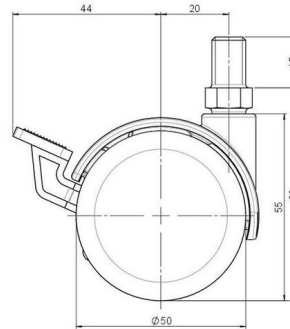

Standard D086

As of: July 07, 2026

Description	Model	Carton Quantity
DZBF 86 -44 X10	D086	100 pcs per Carton

Technical Details

Product Type	Furniture caster
Wheel diameter	50mm 2"
Load capacity	50kg 110 lbs.
Overall height with fixing	63mm
Wheel:	
Wheel type	Hard wheel
Wheel color	RAL 9005 Jet black
Housing:	
Housing form	hooded, with neck diameter
Neck diameter	16mm
Housing material	Zinc die-cast
Housing color	RAL 9005 Jet black
Mobility concept	Stopper brake
Fixing	M10x15mm Threaded stem
Description	DZBF 86 -44 X10

Fixings

Compatible with the following available fixings:

No-Noise™ Stem:

- 11x19.5mm with 11.4mm circlip
- 11x19.5mm with 11.6mm circlip

Push fit stems:

- 10x22mm with 10.3mm circlip
- 10x22mm with 10.5mm circlip
- 11x19.5mm with 11.4mm circlip
- 11x19.5mm with 11.8mm circlip
- 11x22mm with 11.4mm circlip
- 11x22mm with 11.6mm circlip
- 11x22mm with 11.8mm circlip
- 11x22mm with 11.8 banded K290 4A
- 11x26mm

Threaded stems:

- M8x15mm
- M8x20mm
- M8x25mm
- M10x15mm
- M10x20mm
- M10x25mm
- M10x30mm
- M10x40mm
- M12x20mm
- 5/16-18x1"
- 5/16-18x1/2"
- 3/8-16x1"
- 5/16-18x5/8"
- 3/8-16x1/2"
- 3/8-16x5/8"

Square plates:

- 38x38mm
- 55x55mm
- 60x60mm