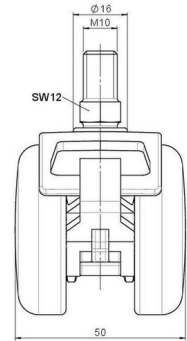

## Technical Details

Product Type	Furniture caster
Wheel diameter	50mm   2"
Load capacity	50kg   110 lbs.
Overall height with fixing	63mm
<b>Wheel:</b>	
Wheel type	Hard wheel
Wheel color	RAL 9005 Jet black
<b>Housing:</b>	
Housing form	hooded, with neck diameter
Neck diameter	16mm
Housing material	Zinc die-cast
Housing color	RAL 9005 Jet black
Mobility concept	Stopper brake
Fixing	M10x15mm Threaded stem
Description	DZBF 86 -44 X10

### No-Noise™ Stem:

- 11x19.5mm with 11.4mm circlip
- 11x19.5mm with 11.6mm circlip

### Threaded stems:

- M8x15mm
- M8x20mm
- M8x25mm
- M10x15mm
- M10x20mm
- M10x25mm
- M10x30mm
- M10x40mm
- M12x20mm
- 5/16-18x1"
- 5/16-18x1/2"
- 3/8-16x1"
- 5/16-18x5/8"
- 3/8-16x1/2"
- 3/8-16x5/8"

### Square plates:

- 38x38mm
- 55x55mm
- 60x60mm