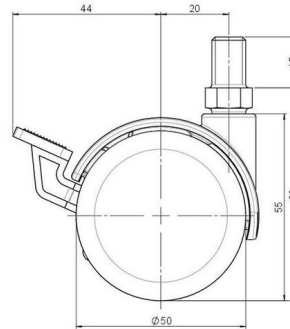

## Technical Details

Product Type	Furniture caster
Wheel diameter	50mm   2"
Load capacity	50kg   110 lbs.
Overall height with fixing	63mm
<b>Wheel:</b>	
Wheel type	Hard wheel
Wheel color	RAL 9005 Jet black
<b>Housing:</b>	
Housing form	hooded, with neck diameter
Neck diameter	16mm
Housing material	Zinc die-cast
Housing color	RAL 9005 Jet black
Mobility concept	Stopper brake
Fixing	M10x15mm Threaded stem
Description	DZBF 86 -44 X10

### No-Noise™ Stem:

- 11x19.5mm with 11.4mm circlip
- 11x19.5mm with 11.6mm circlip

### Threaded stems:

- M8x15mm
- M8x20mm
- M8x25mm
- M10x15mm
- M10x20mm
- M10x25mm
- M10x30mm
- M10x40mm
- M12x20mm
- 5/16-18x1"
- 5/16-18x1/2"
- 3/8-16x1"
- 5/16-18x5/8"
- 3/8-16x1/2"
- 3/8-16x5/8"

### Square plates:

- 38x38mm
- 55x55mm
- 60x60mm