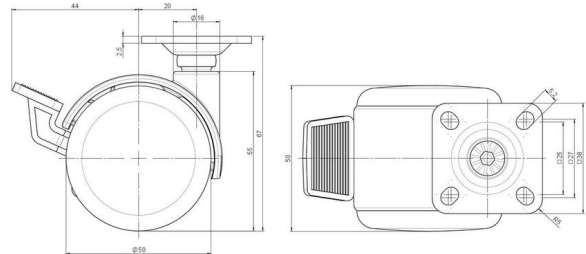

## Technical Details

Product Type	Furniture caster
Wheel diameter	50mm   2"
Load capacity	50kg   110 lbs.
Overall height with fixing	67mm
<b>Wheel:</b>	
Wheel type	Hard wheel
Wheel color	RAL 9005 Jet black
<b>Housing:</b>	
Housing form	hooded, with neck diameter
Neck diameter	16mm
Housing material	Zinc die-cast
Housing color	Shiny chrome
Mobility concept	Stopper brake
Fixing	38x38mm Plate
Description	DZBF 86 -44 X 1

### No-Noise™ Stem:

- 11x19.5mm with 11.4mm circlip
- 11x19.5mm with 11.6mm circlip

### Threaded stems:

- M8x15mm
- M8x20mm
- M8x25mm
- M10x15mm
- M10x20mm
- M10x25mm
- M10x30mm
- M10x40mm
- M12x20mm
- 5/16-18x1"
- 5/16-18x1/2"
- 3/8-16x1"
- 5/16-18x5/8"
- 3/8-16x1/2"
- 3/8-16x5/8"

### Square plates:

- 38x38mm
- 55x55mm
- 60x60mm