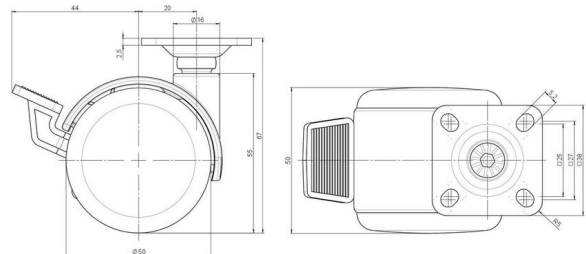

Standard D086

As of: April 09, 2026

Description	Model	Carton Quantity
DZBF 86 -44 X 1	D086	100 pcs per Carton

Technical Details

Product Type	Furniture caster
Wheel diameter	50mm 2"
Load capacity	50kg 110 lbs.
Overall height with fixing	67mm
Wheel:	
Wheel type	Hard wheel
Wheel color	RAL 9005 Jet black
Housing:	
Housing form	hooded, with neck diameter
Neck diameter	16mm
Housing material	Zinc die-cast
Housing color	Shiny chrome
Mobility concept	Stopper brake
Fixing	38x38mm Plate
Description	DZBF 86 -44 X 1

Fixings

Compatible with the following available fixings:

No-Noise™ Stem:

- 11x19.5mm with 11.4mm circlip
- 11x19.5mm with 11.6mm circlip

Push fit stems:

- 10x22mm with 10.3mm circlip
- 10x22mm with 10.5mm circlip
- 11x19.5mm with 11.4mm circlip
- 11x19.5mm with 11.8mm circlip
- 11x22mm with 11.4mm circlip
- 11x22mm with 11.6mm circlip
- 11x22mm with 11.8mm circlip
- 11x22mm with 11.8 banded K290 4A
- 11x26mm

Threaded stems:

- M8x15mm
- M8x20mm
- M8x25mm
- M10x15mm
- M10x20mm
- M10x25mm
- M10x30mm
- M10x40mm
- M12x20mm
- 5/16-18x1"
- 5/16-18x1/2"
- 3/8-16x1"
- 5/16-18x5/8"
- 3/8-16x1/2"
- 3/8-16x5/8"

Square plates:

- 38x38mm
- 55x55mm
- 60x60mm