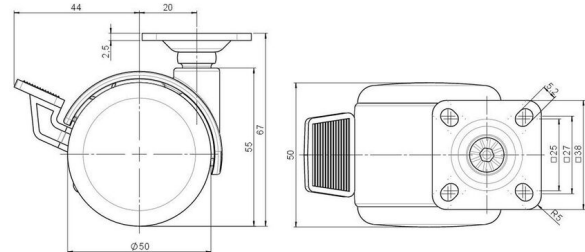

Standard D086

As of: April 05, 2026

Description	Model	Carton Quantity
DZBF 86 -44 X 1	D086	100 pcs per Carton

Technical Details

Product Type	Furniture caster
Wheel diameter	50mm 2"
Load capacity	50kg 110 lbs.
Overall height with fixing	67mm
Wheel:	
Wheel type	Hard wheel
Wheel color	RAL 9005 Jet black
Housing:	
Housing form	hooded, with neck diameter
Neck diameter	16mm
Housing material	Zinc die-cast
Housing color	RAL 9005 Jet black
Mobility concept	Stopper brake
Fixing	38x38mm Plate
Description	DZBF 86 -44 X 1

Fixings

Compatible with the following available fixings:

No-Noise™ Stem:

- 11x19.5mm with 11.4mm circlip
- 11x19.5mm with 11.6mm circlip

Push fit stems:

- 10x22mm with 10.3mm circlip
- 10x22mm with 10.5mm circlip
- 11x19.5mm with 11.4mm circlip
- 11x19.5mm with 11.8mm circlip
- 11x22mm with 11.4mm circlip
- 11x22mm with 11.6mm circlip
- 11x22mm with 11.8mm circlip
- 11x22mm with 11.8 banded K290 4A
- 11x26mm

Threaded stems:

- M8x15mm
- M8x20mm
- M8x25mm
- M10x15mm
- M10x20mm
- M10x25mm
- M10x30mm
- M10x40mm
- M12x20mm
- 5/16-18x1"
- 5/16-18x1/2"
- 3/8-16x1"
- 5/16-18x5/8"
- 3/8-16x1/2"
- 3/8-16x5/8"

Square plates:

- 38x38mm
- 55x55mm
- 60x60mm