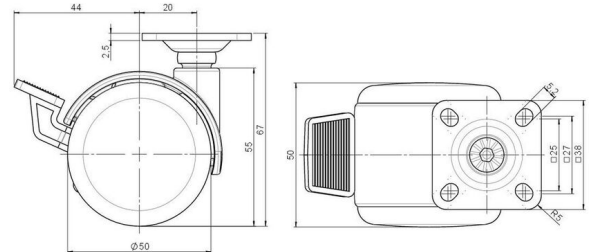

Standard D086

As of: July 07, 2026

Description	Model	Carton Quantity
DZBF 86 -44 X 1	D086	100 pcs per Carton

Technical Details

Product Type	Furniture caster
Wheel diameter	50mm 2"
Load capacity	50kg 110 lbs.
Overall height with fixing	67mm
Wheel:	
Wheel type	Hard wheel
Wheel color	RAL 9005 Jet black
Housing:	
Housing form	hooded, with neck diameter
Neck diameter	16mm
Housing material	Zinc die-cast
Housing color	RAL 9005 Jet black
Mobility concept	Stopper brake
Fixing	38x38mm Plate
Description	DZBF 86 -44 X 1

Fixings

Compatible with the following available fixings:

No-Noise™ Stem:

- 11x19.5mm with 11.4mm circlip
- 11x19.5mm with 11.6mm circlip

Push fit stems:

- 10x22mm with 10.3mm circlip
- 10x22mm with 10.5mm circlip
- 11x19.5mm with 11.4mm circlip
- 11x19.5mm with 11.8mm circlip
- 11x22mm with 11.4mm circlip
- 11x22mm with 11.6mm circlip
- 11x22mm with 11.8mm circlip
- 11x22mm with 11.8 banded K290 4A
- 11x26mm

Threaded stems:

- M8x15mm
- M8x20mm
- M8x25mm
- M10x15mm
- M10x20mm
- M10x25mm
- M10x30mm
- M10x40mm
- M12x20mm
- 5/16-18x1"
- 5/16-18x1/2"
- 3/8-16x1"
- 5/16-18x5/8"
- 3/8-16x1/2"
- 3/8-16x5/8"

Square plates:

- 38x38mm
- 55x55mm
- 60x60mm