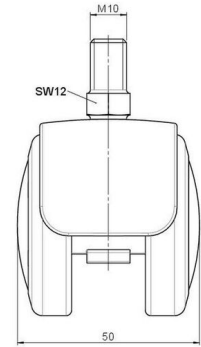

## Technical Details

Product Type	Furniture caster
Wheel diameter	50mm   2"
Load capacity	50kg   110 lbs.
Overall height with fixing	61mm
<b>Wheel:</b>	
Wheel type	Soft wheel
Wheel core / tread color	RAL 9005 Jet black / RAL 7022 Umbra grey
<b>Housing:</b>	
Housing form	hooded, without neck
Neck diameter	Universal neck
Housing material	Zinc die-cast
Housing color	Matte chrome
Mobility concept	Freewheel
Fixing	M10x15mm Threaded stem
Description	DUZB483 -24 X10

### No-Noise™ Stem:

- 11x19.5mm with 11.4mm circlip
- 11x19.5mm with 11.6mm circlip

### Threaded stems:

- M8x15mm
- M8x20mm
- M8x25mm
- M10x15mm
- M10x20mm
- M10x25mm
- M10x30mm
- M10x40mm
- M12x20mm
- 5/16-18x1"
- 5/16-18x1/2"
- 3/8-16x1"
- 5/16-18x5/8"
- 3/8-16x1/2"
- 3/8-16x5/8"

### Square plates:

- 38x38mm
- 55x55mm
- 60x60mm