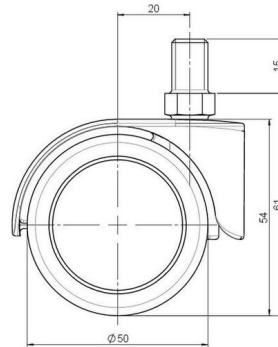

## Technical Details

Product Type	Furniture caster
Wheel diameter	50mm   2"
Load capacity	50kg   110 lbs.
Overall height with fixing	61mm
<b>Wheel:</b>	
Wheel type	Soft wheel
Wheel core / tread color	RAL 9005 Jet black / RAL 7022 Umbra grey
<b>Housing:</b>	
Housing form	hooded, without neck
Neck diameter	Universal neck
Housing material	Zinc die-cast
Housing color	Matte chrome
Mobility concept	Freewheel
Fixing	M10x15mm Threaded stem
Description	DUZB483 -24 X10

### No-Noise™ Stem:

- 11x19.5mm with 11.4mm circlip
- 11x19.5mm with 11.6mm circlip

### Threaded stems:

- M8x15mm
- M8x20mm
- M8x25mm
- M10x15mm
- M10x20mm
- M10x25mm
- M10x30mm
- M10x40mm
- M12x20mm
- 5/16-18x1"
- 5/16-18x1/2"
- 3/8-16x1"
- 5/16-18x5/8"
- 3/8-16x1/2"
- 3/8-16x5/8"

### Square plates:

- 38x38mm
- 55x55mm
- 60x60mm