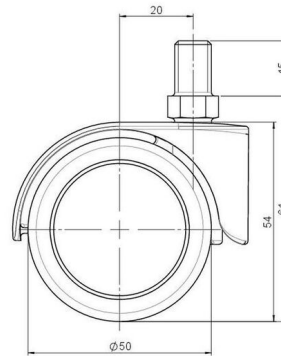

Standard D483

As of: May 23, 2026

Description	Model	Carton Quantity
DUZB483 -24 X10	D483	100 pcs per Carton

Technical Details

Product Type	Furniture caster
Wheel diameter	50mm 2"
Load capacity	50kg 110 lbs.
Overall height with fixing	61mm
Wheel:	
Wheel type	Soft wheel
Wheel core / tread color	RAL 9005 Jet black / RAL 7022 Umbra grey
Housing:	
Housing form	hooded, without neck
Neck diameter	Universal neck
Housing material	Zinc die-cast
Housing color	Shiny chrome
Mobility concept	Freewheel
Fixing	M10x15mm Threaded stem
Description	DUZB483 -24 X10

Fixings

Compatible with the following available fixings:

No-Noise™ Stem:

- 11x19.5mm with 11.4mm circlip
- 11x19.5mm with 11.6mm circlip

Push fit stems:

- 10x22mm with 10.3mm circlip
- 10x22mm with 10.5mm circlip
- 11x19.5mm with 11.4mm circlip
- 11x19.5mm with 11.8mm circlip
- 11x22mm with 11.4mm circlip
- 11x22mm with 11.6mm circlip
- 11x22mm with 11.8mm circlip
- 11x22mm with 11.8 banded K290 4A
- 11x26mm

Threaded stems:

- M8x15mm
- M8x20mm
- M8x25mm
- M10x15mm
- M10x20mm
- M10x25mm
- M10x30mm
- M10x40mm
- M12x20mm
- 5/16-18x1"
- 5/16-18x1/2"
- 3/8-16x1"
- 5/16-18x5/8"
- 3/8-16x1/2"
- 3/8-16x5/8"

Square plates:

- 38x38mm
- 55x55mm
- 60x60mm