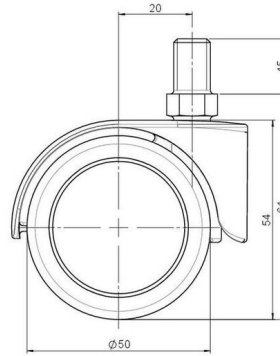

Standard D483

As of: July 07, 2026

Description	Model	Carton Quantity
DUZB483 -24 X10	D483	100 pcs per Carton

Technical Details

Product Type	Furniture caster
Wheel diameter	50mm 2"
Load capacity	50kg 110 lbs.
Overall height with fixing	61mm
Wheel:	
Wheel type	Soft wheel
Wheel core / tread color	RAL 9005 Jet black / RAL 7022 Umbra grey
Housing:	
Housing form	hooded, without neck
Neck diameter	Universal neck
Housing material	Zinc die-cast
Housing color	Shiny chrome
Mobility concept	Freewheel
Fixing	M10x15mm Threaded stem
Description	DUZB483 -24 X10

Fixings

Compatible with the following available fixings:

No-Noise™ Stem:

- 11x19.5mm with 11.4mm circlip
- 11x19.5mm with 11.6mm circlip

Push fit stems:

- 10x22mm with 10.3mm circlip
- 10x22mm with 10.5mm circlip
- 11x19.5mm with 11.4mm circlip
- 11x19.5mm with 11.8mm circlip
- 11x22mm with 11.4mm circlip
- 11x22mm with 11.6mm circlip
- 11x22mm with 11.8mm circlip
- 11x22mm with 11.8 banded K290 4A
- 11x26mm

Threaded stems:

- M8x15mm
- M8x20mm
- M8x25mm
- M10x15mm
- M10x20mm
- M10x25mm
- M10x30mm
- M10x40mm
- M12x20mm
- 5/16-18x1"
- 5/16-18x1/2"
- 3/8-16x1"
- 5/16-18x5/8"
- 3/8-16x1/2"
- 3/8-16x5/8"

Square plates:

- 38x38mm
- 55x55mm
- 60x60mm