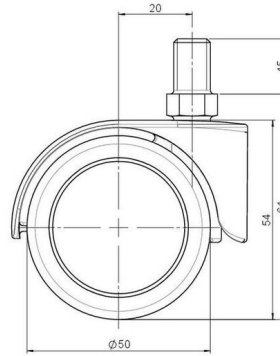

Standard D483

As of: April 06, 2026

Description	Model	Carton Quantity
DUZB483 -24 X10	D483	100 pcs per Carton

Technical Details

Product Type	Furniture caster
Wheel diameter	50mm 2"
Load capacity	50kg 110 lbs.
Overall height with fixing	61mm
Wheel:	
Wheel type	Soft wheel
Wheel core / tread color	RAL 9005 Jet black / RAL 7022 Umbra grey
Housing:	
Housing form	hooded, without neck
Neck diameter	Universal neck
Housing material	Zinc die-cast
Housing color	Shiny chrome
Mobility concept	Freewheel
Fixing	M10x15mm Threaded stem
Description	DUZB483 -24 X10

Fixings

Compatible with the following available fixings:

No-Noise™ Stem:

- 11x19.5mm with 11.4mm circlip
- 11x19.5mm with 11.6mm circlip

Push fit stems:

- 10x22mm with 10.3mm circlip
- 10x22mm with 10.5mm circlip
- 11x19.5mm with 11.4mm circlip
- 11x19.5mm with 11.8mm circlip
- 11x22mm with 11.4mm circlip
- 11x22mm with 11.6mm circlip
- 11x22mm with 11.8mm circlip
- 11x22mm with 11.8 banded K290 4A
- 11x26mm

Threaded stems:

- M8x15mm
- M8x20mm
- M8x25mm
- M10x15mm
- M10x20mm
- M10x25mm
- M10x30mm
- M10x40mm
- M12x20mm
- 5/16-18x1"
- 5/16-18x1/2"
- 3/8-16x1"
- 5/16-18x5/8"
- 3/8-16x1/2"
- 3/8-16x5/8"

Square plates:

- 38x38mm
- 55x55mm
- 60x60mm