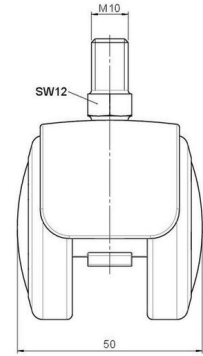

Standard D483

As of: July 07, 2026

Description	Model	Carton Quantity
DUZB483 -24 X10	D483	100 pcs per Carton

Technical Details

Product Type	Furniture caster
Wheel diameter	50mm 2"
Load capacity	50kg 110 lbs.
Overall height with fixing	61mm
Wheel:	
Wheel type	Soft wheel
Wheel core / tread color	RAL 9005 Jet black / RAL 7022 Umbra grey
Housing:	
Housing form	hooded, without neck
Neck diameter	Universal neck
Housing material	Zinc die-cast
Housing color	Shiny chrome
Mobility concept	Freewheel
Fixing	M10x15mm Threaded stem
Description	DUZB483 -24 X10

Fixings

Compatible with the following available fixings:

No-Noise™ Stem:

- 11x19.5mm with 11.4mm circlip
- 11x19.5mm with 11.6mm circlip

Push fit stems:

- 10x22mm with 10.3mm circlip
- 10x22mm with 10.5mm circlip
- 11x19.5mm with 11.4mm circlip
- 11x19.5mm with 11.8mm circlip
- 11x22mm with 11.4mm circlip
- 11x22mm with 11.6mm circlip
- 11x22mm with 11.8mm circlip
- 11x22mm with 11.8 banded K290 4A
- 11x26mm

Threaded stems:

- M8x15mm
- M8x20mm
- M8x25mm
- M10x15mm
- M10x20mm
- M10x25mm
- M10x30mm
- M10x40mm
- M12x20mm
- 5/16-18x1"
- 5/16-18x1/2"
- 3/8-16x1"
- 5/16-18x5/8"
- 3/8-16x1/2"
- 3/8-16x5/8"

Square plates:

- 38x38mm
- 55x55mm
- 60x60mm