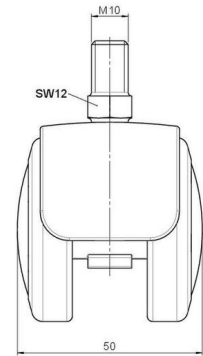

Standard D483

As of: May 23, 2026

Description	Model	Carton Quantity
DUZB483 -24 X10	D483	100 pcs per Carton

Technical Details

Product Type	Furniture caster
Wheel diameter	50mm 2"
Load capacity	50kg 110 lbs.
Overall height with fixing	61mm
Wheel:	
Wheel type	Soft wheel
Wheel core / tread color	RAL 9005 Jet black / RAL 7022 Umbra grey
Housing:	
Housing form	hooded, without neck
Neck diameter	Universal neck
Housing material	Zinc die-cast
Housing color	Shiny chrome
Mobility concept	Freewheel
Fixing	M10x15mm Threaded stem
Description	DUZB483 -24 X10

Fixings

Compatible with the following available fixings:

No-Noise™ Stem:

- 11x19.5mm with 11.4mm circlip
- 11x19.5mm with 11.6mm circlip

Push fit stems:

- 10x22mm with 10.3mm circlip
- 10x22mm with 10.5mm circlip
- 11x19.5mm with 11.4mm circlip
- 11x19.5mm with 11.8mm circlip
- 11x22mm with 11.4mm circlip
- 11x22mm with 11.6mm circlip
- 11x22mm with 11.8mm circlip
- 11x22mm with 11.8 banded K290 4A
- 11x26mm

Threaded stems:

- M8x15mm
- M8x20mm
- M8x25mm
- M10x15mm
- M10x20mm
- M10x25mm
- M10x30mm
- M10x40mm
- M12x20mm
- 5/16-18x1"
- 5/16-18x1/2"
- 3/8-16x1"
- 5/16-18x5/8"
- 3/8-16x1/2"
- 3/8-16x5/8"

Square plates:

- 38x38mm
- 55x55mm
- 60x60mm