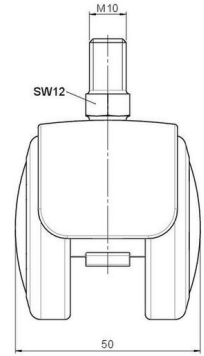

Standard D483

As of: April 06, 2026

Description	Model	Carton Quantity
DUZB483 -24 X10	D483	100 pcs per Carton

Technical Details

Product Type	Furniture caster
Wheel diameter	50mm 2"
Load capacity	50kg 110 lbs.
Overall height with fixing	61mm
Wheel:	
Wheel type	Soft wheel
Wheel core / tread color	RAL 9005 Jet black / RAL 7022 Umbra grey
Housing:	
Housing form	hooded, without neck
Neck diameter	Universal neck
Housing material	Zinc die-cast
Housing color	Shiny chrome
Mobility concept	Freewheel
Fixing	M10x15mm Threaded stem
Description	DUZB483 -24 X10

Fixings

Compatible with the following available fixings:

No-Noise™ Stem:

- 11x19.5mm with 11.4mm circlip
- 11x19.5mm with 11.6mm circlip

Push fit stems:

- 10x22mm with 10.3mm circlip
- 10x22mm with 10.5mm circlip
- 11x19.5mm with 11.4mm circlip
- 11x19.5mm with 11.8mm circlip
- 11x22mm with 11.4mm circlip
- 11x22mm with 11.6mm circlip
- 11x22mm with 11.8mm circlip
- 11x22mm with 11.8 banded K290 4A
- 11x26mm

Threaded stems:

- M8x15mm
- M8x20mm
- M8x25mm
- M10x15mm
- M10x20mm
- M10x25mm
- M10x30mm
- M10x40mm
- M12x20mm
- 5/16-18x1"
- 5/16-18x1/2"
- 3/8-16x1"
- 5/16-18x5/8"
- 3/8-16x1/2"
- 3/8-16x5/8"

Square plates:

- 38x38mm
- 55x55mm
- 60x60mm