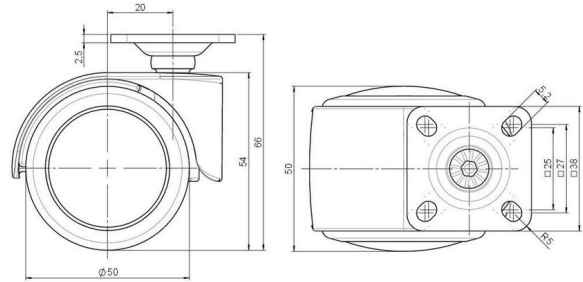

Product Type	Furniture caster
Wheel diameter	50mm 2"
Load capacity	50kg 110 lbs.
Overall height with fixing	66mm
Wheel:	
Wheel type	Soft wheel
Wheel core / tread color	RAL 9005 Jet black / RAL 7022 Umbra grey
Housing:	
Housing form	hooded, without neck
Neck diameter	Universal neck
Housing material	Zinc die-cast
Housing color	Shiny chrome
Mobility concept	Freewheel
Fixing	38x38mm Plate
Description	DUZB483 -24 X 1

Fixings

Compatible with the following available fixings:

No-Noise™ Stem:

- 11x19.5mm with 11.4mm circlip
- 11x19.5mm with 11.6mm circlip

Push fit stems:

- 10x22mm with 10.3mm circlip
- 10x22mm with 10.5mm circlip
- 11x19.5mm with 11.4mm circlip
- 11x19.5mm with 11.8mm circlip
- 11x22mm with 11.4mm circlip
- 11x22mm with 11.6mm circlip
- 11x22mm with 11.8mm circlip
- 11x22mm with 11.8 banded K290 4A
- 11x26mm

Threaded stems:

- M8x15mm
- M8x20mm
- M8x25mm
- M10x15mm
- M10x20mm
- M10x25mm
- M10x30mm
- M10x40mm
- M12x20mm
- 5/16-18x1"
- 5/16-18x1/2"
- 3/8-16x1"
- 5/16-18x5/8"
- 3/8-16x1/2"
- 3/8-16x5/8"

Square plates:

- 38x38mm
- 55x55mm
- 60x60mm