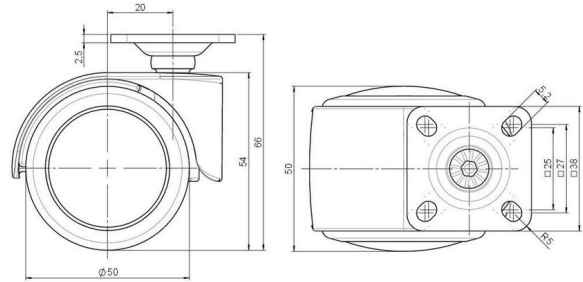

## Technical Details

Product Type	Furniture caster
Wheel diameter	50mm   2"
Load capacity	50kg   110 lbs.
Overall height with fixing	66mm
<b>Wheel:</b>	
Wheel type	Soft wheel
Wheel core / tread color	RAL 9005 Jet black / RAL 7022 Umbra grey
<b>Housing:</b>	
Housing form	hooded, without neck
Neck diameter	Universal neck
Housing material	Zinc die-cast
Housing color	Shiny chrome
Mobility concept	Freewheel
Fixing	38x38mm Plate
Description	DUZB483 -24 X 1

### No-Noise™ Stem:

- 11x19.5mm with 11.4mm circlip
- 11x19.5mm with 11.6mm circlip

### Threaded stems:

- M8x15mm
- M8x20mm
- M8x25mm
- M10x15mm
- M10x20mm
- M10x25mm
- M10x30mm
- M10x40mm
- M12x20mm
- 5/16-18x1"
- 5/16-18x1/2"
- 3/8-16x1"
- 5/16-18x5/8"
- 3/8-16x1/2"
- 3/8-16x5/8"

### Square plates:

- 38x38mm
- 55x55mm
- 60x60mm