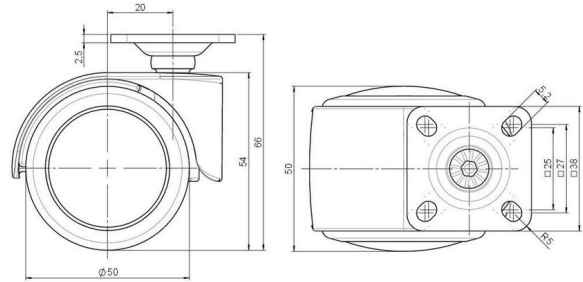

Standard D483

As of: July 07, 2026

Description DUZB483 -24 X 1	Model D483	Carton Quantity 100 pcs per Carton
---------------------------------------	----------------------	--

Technical Details

Product Type	Furniture caster
Wheel diameter	50mm 2"
Load capacity	50kg 110 lbs.
Overall height with fixing	66mm
Wheel:	
Wheel type	Soft wheel
Wheel core / tread color	RAL 9005 Jet black / RAL 7022 Umbra grey
Housing:	
Housing form	hooded, without neck
Neck diameter	Universal neck
Housing material	Zinc die-cast
Housing color	Shiny chrome
Mobility concept	Freewheel
Fixing	38x38mm Plate
Description	DUZB483 -24 X 1

Fixings

Compatible with the following available fixings:

No-Noise™ Stem:

- 11x19.5mm with 11.4mm circlip
- 11x19.5mm with 11.6mm circlip

Push fit stems:

- 10x22mm with 10.3mm circlip
- 10x22mm with 10.5mm circlip
- 11x19.5mm with 11.4mm circlip
- 11x19.5mm with 11.8mm circlip
- 11x22mm with 11.4mm circlip
- 11x22mm with 11.6mm circlip
- 11x22mm with 11.8mm circlip
- 11x22mm with 11.8 banded K290 4A
- 11x26mm

Threaded stems:

- M8x15mm
- M8x20mm
- M8x25mm
- M10x15mm
- M10x20mm
- M10x25mm
- M10x30mm
- M10x40mm
- M12x20mm
- 5/16-18x1"
- 5/16-18x1/2"
- 3/8-16x1"
- 5/16-18x5/8"
- 3/8-16x1/2"
- 3/8-16x5/8"

Square plates:

- 38x38mm
- 55x55mm
- 60x60mm