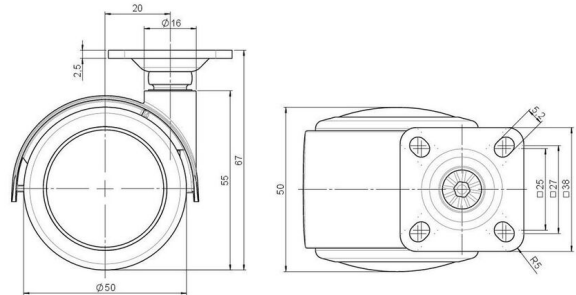

Standard D087

As of: April 02, 2026

Description DUZB 87 -24 X 1	Model D087	Carton Quantity 100 pcs per Carton

Technical Details

Product Type	Furniture caster
Wheel diameter	50mm | 2"
Load capacity	50kg | 110 lbs.
Overall height with fixing	67mm
Wheel:	
Wheel type	Soft wheel
Wheel core / tread color	RAL 9005 Jet black / RAL 9005 Jet black
Housing:	
Housing form	hooded, with neck diameter
Neck diameter	16mm
Housing material	Zinc die-cast
Housing color	RAL 9005 Jet black
Mobility concept	Freewheel
Fixing	38x38mm Plate
Description	DUZB 87 -24 X 1