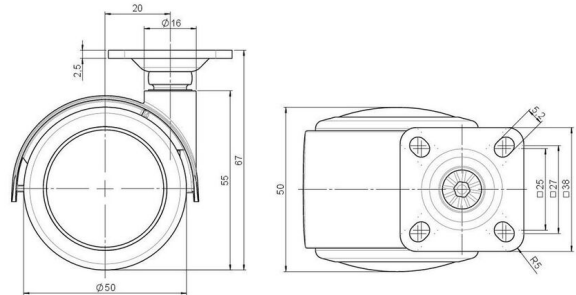

Standard D087

As of: April 02, 2026

Description DUZB 87 -24 X 1	Model D087	Carton Quantity 100 pcs per Carton
---------------------------------------	----------------------	--

Technical Details

Product Type	Furniture caster
Wheel diameter	50mm 2"
Load capacity	50kg 110 lbs.
Overall height with fixing	67mm
Wheel:	
Wheel type	Soft wheel
Wheel core / tread color	RAL 9005 Jet black / RAL 9005 Jet black
Housing:	
Housing form	hooded, with neck diameter
Neck diameter	16mm
Housing material	Zinc die-cast
Housing color	RAL 9005 Jet black
Mobility concept	Freewheel
Fixing	38x38mm Plate
Description	DUZB 87 -24 X 1

Fixings

Compatible with the following available fixings:

No-Noise™ Stem:

- 11x19.5mm with 11.4mm circlip
- 11x19.5mm with 11.6mm circlip

Push fit stems:

- 10x22mm with 10.3mm circlip
- 10x22mm with 10.5mm circlip
- 11x19.5mm with 11.4mm circlip
- 11x19.5mm with 11.8mm circlip
- 11x22mm with 11.4mm circlip
- 11x22mm with 11.6mm circlip
- 11x22mm with 11.8mm circlip
- 11x22mm with 11.8 banded K290 4A
- 11x26mm

Threaded stems:

- M8x15mm
- M8x20mm
- M8x25mm
- M10x15mm
- M10x20mm
- M10x25mm
- M10x30mm
- M10x40mm
- M12x20mm
- 5/16-18x1"
- 5/16-18x1/2"
- 3/8-16x1"
- 5/16-18x5/8"
- 3/8-16x1/2"
- 3/8-16x5/8"

Square plates:

- 38x38mm
- 55x55mm
- 60x60mm