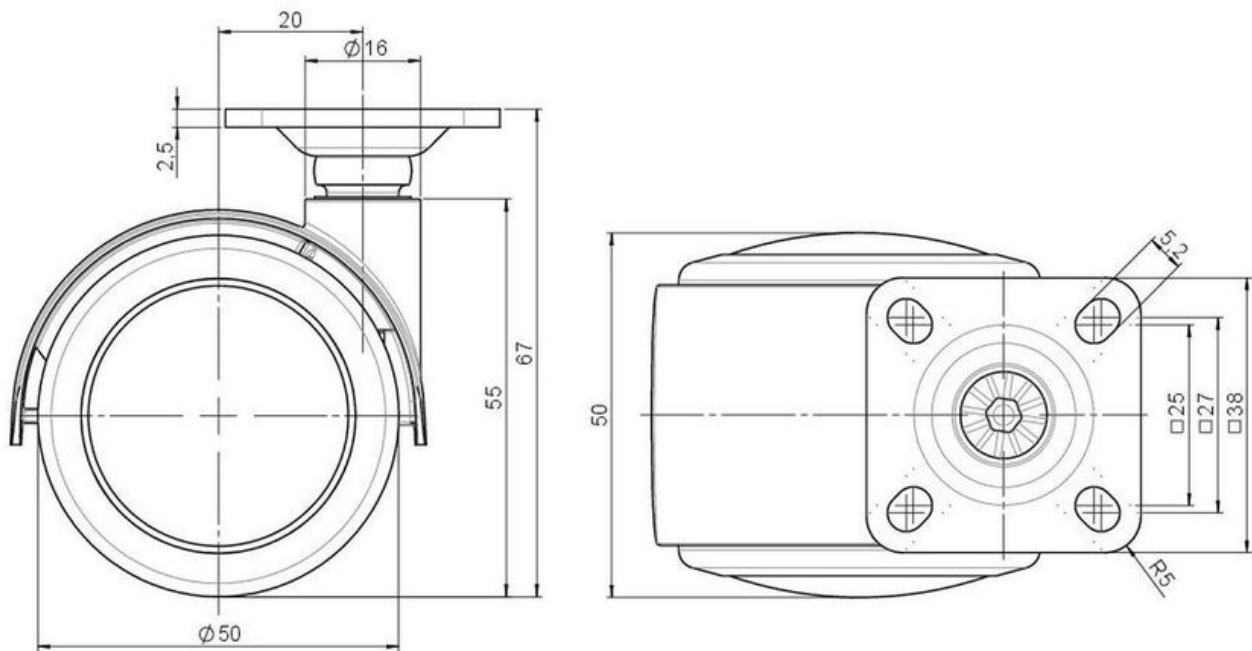

## Technical Details

Product Type	Furniture caster
Wheel diameter	50mm   2"
Load capacity	50kg   110 lbs.
Overall height with fixing	67mm
<b>Wheel:</b>	
Wheel type	Soft wheel
Wheel core / tread color	RAL 9005 Jet black / RAL 9005 Jet black
<b>Housing:</b>	
Housing form	hooded, with neck diameter
Neck diameter	16mm
Housing material	Zinc die-cast
Housing color	Shiny chrome
Mobility concept	Freewheel
Fixing	38x38mm Plate
Description	DUZB 87 -24 X 1

### No-Noise™ Stem:

- 11x19.5mm with 11.4mm circlip
- 11x19.5mm with 11.6mm circlip

### Threaded stems:

- M8x15mm
- M8x20mm
- M8x25mm
- M10x15mm
- M10x20mm
- M10x25mm
- M10x30mm
- M10x40mm
- M12x20mm
- 5/16-18x1"
- 5/16-18x1/2"
- 3/8-16x1"
- 5/16-18x5/8"
- 3/8-16x1/2"
- 3/8-16x5/8"

### Square plates:

- 38x38mm
- 55x55mm
- 60x60mm