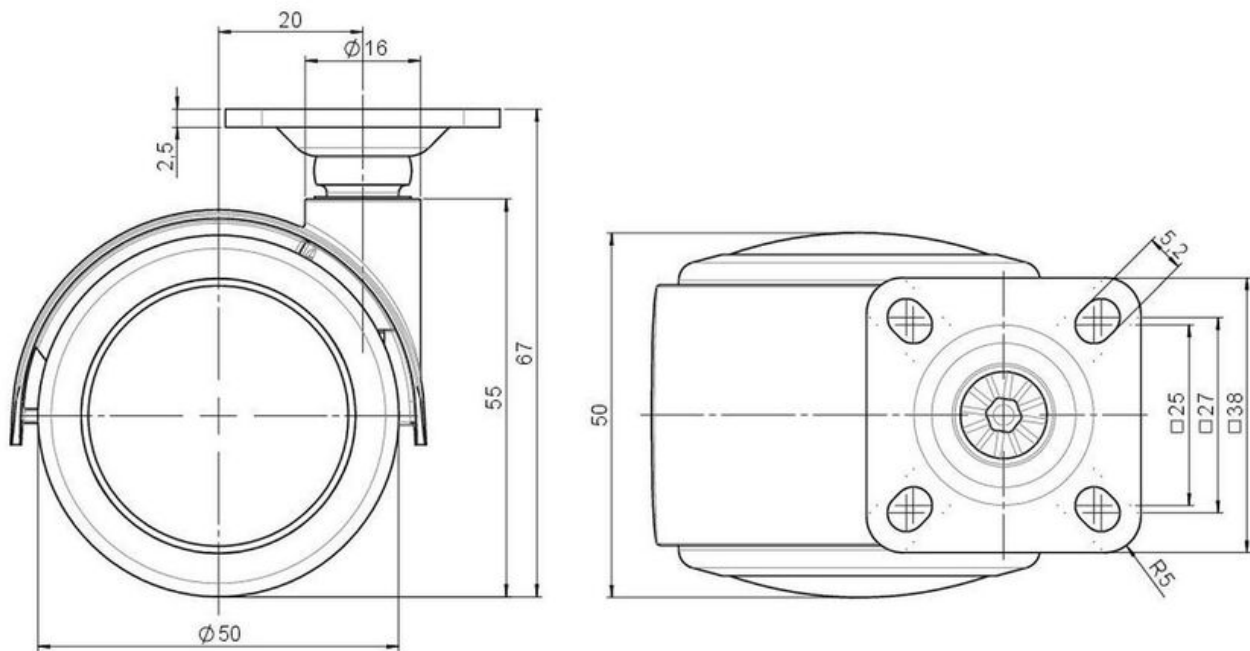

## Technical Details

Product Type	Furniture caster
Wheel diameter	50mm   2"
Load capacity	50kg   110 lbs.
Overall height with fixing	67mm
<b>Wheel:</b>	
Wheel type	Soft wheel
Wheel core / tread color	RAL 9005 Jet black / RAL 9005 Jet black
<b>Housing:</b>	
Housing form	hooded, with neck diameter
Neck diameter	16mm
Housing material	Zinc die-cast
Housing color	Shiny chrome
Mobility concept	Freewheel
Fixing	38x38mm Plate
Description	DUZB 87 -24 X 1

### No-Noise™ Stem:

- 11x19.5mm with 11.4mm circlip
- 11x19.5mm with 11.6mm circlip

### Threaded stems:

- M8x15mm
- M8x20mm
- M8x25mm
- M10x15mm
- M10x20mm
- M10x25mm
- M10x30mm
- M10x40mm
- M12x20mm
- 5/16-18x1"
- 5/16-18x1/2"
- 3/8-16x1"
- 5/16-18x5/8"
- 3/8-16x1/2"
- 3/8-16x5/8"

### Square plates:

- 38x38mm
- 55x55mm
- 60x60mm