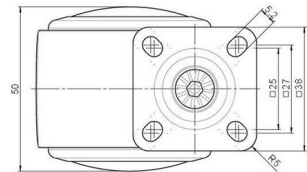

Standard D087

As of: July 07, 2026

Description DUZB 87 -24 X 1	Model D087	Carton Quantity 100 pcs per Carton

Technical Details

Product Type	Furniture caster
Wheel diameter	50mm | 2"
Load capacity	50kg | 110 lbs.
Overall height with fixing	67mm
Wheel:	
Wheel type	Soft wheel
Wheel core / tread color	RAL 9005 Jet black / RAL 7022 Umbra grey
Housing:	
Housing form	hooded, with neck diameter
Neck diameter	16mm
Housing material	Zinc die-cast
Housing color	Shiny chrome
Mobility concept	Freewheel
Fixing	38x38mm Plate
Description	DUZB 87 -24 X 1