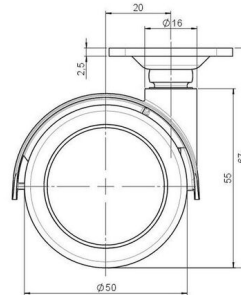

Standard D087

As of: July 07, 2026

Description DUZB 87 -24 X 1	Model D087	Carton Quantity 100 pcs per Carton

Technical Details

Product Type	Furniture caster
Wheel diameter	50mm | 2"
Load capacity	50kg | 110 lbs.
Overall height with fixing	67mm
Wheel:	
Wheel type	Soft wheel
Wheel core / tread color	RAL 9005 Jet black / RAL 7022 Umbra grey
Housing:	
Housing form	hooded, with neck diameter
Neck diameter	16mm
Housing material	Zinc die-cast
Housing color	Shiny chrome
Mobility concept	Freewheel
Fixing	38x38mm Plate
Description	DUZB 87 -24 X 1