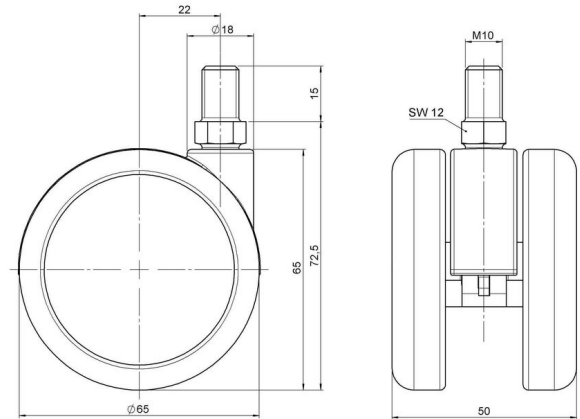

Standard D065

As of: May 23, 2026

Description	Model	Carton Quantity
DUZB 65 - 2 X10	D065	100 pcs per Carton

Technical Details

Product Type	Furniture caster
Wheel diameter	65mm 2.56"
Load capacity	65kg 143 lbs.
Overall height with fixing	72,5mm
Wheel:	
Wheel type	Soft wheel
Wheel core / tread color	RAL 9005 Jet black / RAL 9005 Jet black
Housing:	
Housing form	unhooded, with neck diameter
Neck diameter	18mm
Housing material	Zinc die-cast
Housing color	Shiny chrome
Mobility concept	Freewheel
Fixing	M10x15mm Threaded stem
Description	DUZB 65 - 2 X10

Fixings

Compatible with the following available fixings:

No-Noise™ Stem:

- 11x19.5mm with 11.4mm circlip
- 11x19.5mm with 11.6mm circlip

Push fit stems:

- 10x22mm with 10.3mm circlip
- 10x22mm with 10.5mm circlip
- 11x19.5mm with 11.4mm circlip
- 11x19.5mm with 11.8mm circlip
- 11x22mm with 11.4mm circlip
- 11x22mm with 11.6mm circlip
- 11x22mm with 11.8mm circlip
- 11x22mm with 11.8 banded K290 4A
- 11x26mm

Threaded stems:

- M8x15mm
- M8x20mm
- M8x25mm
- M10x15mm
- M10x20mm
- M10x25mm
- M10x30mm
- M10x40mm
- M12x20mm
- 5/16-18x1"
- 5/16-18x1/2"
- 3/8-16x1"
- 5/16-18x5/8"
- 3/8-16x1/2"
- 3/8-16x5/8"

Square plates:

- 38x38mm
- 55x55mm
- 60x60mm