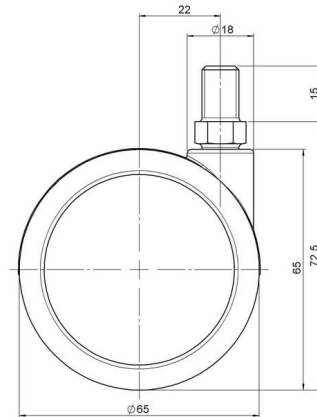

Standard D065

As of: July 07, 2026

Description	Model	Carton Quantity
DUZB 65 - 2 X10	D065	100 pcs per Carton

Technical Details

Product Type	Furniture caster
Wheel diameter	65mm 2.56"
Load capacity	65kg 143 lbs.
Overall height with fixing	72,5mm
Wheel:	
Wheel type	Soft wheel
Wheel core / tread color	RAL 9005 Jet black / RAL 9005 Jet black
Housing:	
Housing form	unhooded, with neck diameter
Neck diameter	18mm
Housing material	Zinc die-cast
Housing color	Shiny chrome
Mobility concept	Freewheel
Fixing	M10x15mm Threaded stem
Description	DUZB 65 - 2 X10

Fixings

Compatible with the following available fixings:

No-Noise™ Stem:

- 11x19.5mm with 11.4mm circlip
- 11x19.5mm with 11.6mm circlip

Push fit stems:

- 10x22mm with 10.3mm circlip
- 10x22mm with 10.5mm circlip
- 11x19.5mm with 11.4mm circlip
- 11x19.5mm with 11.8mm circlip
- 11x22mm with 11.4mm circlip
- 11x22mm with 11.6mm circlip
- 11x22mm with 11.8mm circlip
- 11x22mm with 11.8 banded K290 4A
- 11x26mm

Threaded stems:

- M8x15mm
- M8x20mm
- M8x25mm
- M10x15mm
- M10x20mm
- M10x25mm
- M10x30mm
- M10x40mm
- M12x20mm
- 5/16-18x1"
- 5/16-18x1/2"
- 3/8-16x1"
- 5/16-18x5/8"
- 3/8-16x1/2"
- 3/8-16x5/8"

Square plates:

- 38x38mm
- 55x55mm
- 60x60mm