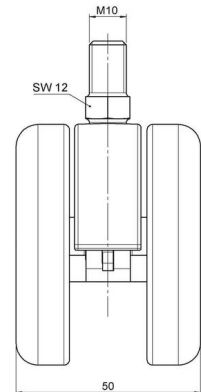

Standard D065

As of: July 07, 2026

Description	Model	Carton Quantity
DUZB 65 - 2 X10	D065	100 pcs per Carton

Technical Details

Product Type	Furniture caster
Wheel diameter	65mm 2.56"
Load capacity	65kg 143 lbs.
Overall height with fixing	72,5mm
Wheel:	
Wheel type	Soft wheel
Wheel core / tread color	RAL 9005 Jet black / RAL 9005 Jet black
Housing:	
Housing form	unhooded, with neck diameter
Neck diameter	18mm
Housing material	Zinc die-cast
Housing color	Shiny chrome
Mobility concept	Freewheel
Fixing	M10x15mm Threaded stem
Description	DUZB 65 - 2 X10

Fixings

Compatible with the following available fixings:

No-Noise™ Stem:

- 11x19.5mm with 11.4mm circlip
- 11x19.5mm with 11.6mm circlip

Push fit stems:

- 10x22mm with 10.3mm circlip
- 10x22mm with 10.5mm circlip
- 11x19.5mm with 11.4mm circlip
- 11x19.5mm with 11.8mm circlip
- 11x22mm with 11.4mm circlip
- 11x22mm with 11.6mm circlip
- 11x22mm with 11.8mm circlip
- 11x22mm with 11.8 banded K290 4A
- 11x26mm

Threaded stems:

- M8x15mm
- M8x20mm
- M8x25mm
- M10x15mm
- M10x20mm
- M10x25mm
- M10x30mm
- M10x40mm
- M12x20mm
- 5/16-18x1"
- 5/16-18x1/2"
- 3/8-16x1"
- 5/16-18x5/8"
- 3/8-16x1/2"
- 3/8-16x5/8"

Square plates:

- 38x38mm
- 55x55mm
- 60x60mm