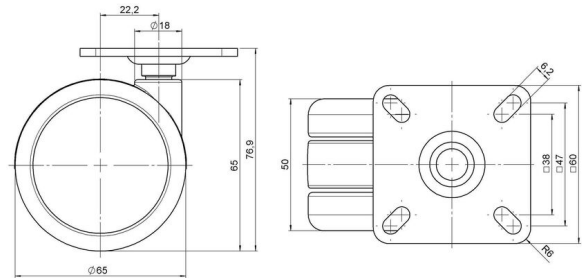

Standard D065

As of: April 12, 2026

Description DUZB 65 - 2 X 1	Model D065	Carton Quantity 100 pcs per Carton
--------------------------------	---------------	---------------------------------------

Technical Details

Product Type	Furniture caster
Wheel diameter	65mm 2.56"
Load capacity	65kg 143 lbs.
Overall height with fixing	76,9mm
Wheel:	
Wheel type	Soft wheel
Wheel core / tread color	RAL 9005 Jet black / RAL 9005 Jet black
Housing:	
Housing form	unhooded, with neck diameter
Neck diameter	18mm
Housing material	Zinc die-cast
Housing color	Shiny chrome
Mobility concept	Freewheel
Fixing	60x60mm Plate
Description	DUZB 65 - 2 X 1

Threaded stems:

- M8x15mm
- M8x20mm
- M8x25mm
- M10x15mm
- M10x20mm
- M10x25mm
- M10x30mm
- M10x40mm
- M12x20mm
- 5/16-18x1"
- 5/16-18x1/2"
- 3/8-16x1"
- 5/16-18x5/8"
- 3/8-16x1/2"
- 3/8-16x5/8"

Square plates:

- 38x38mm
- 55x55mm
- 60x60mm