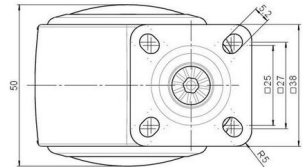

Standard D483

As of: April 06, 2026

Description DUZB 483 -24 X 1	Model D483	Carton Quantity 100 pcs per Carton

Technical Details

Product Type	Furniture caster
Wheel diameter	50mm | 2"
Load capacity	50kg | 110 lbs.
Overall height with fixing	66mm
Wheel:	
Wheel type	Soft wheel
Wheel core / tread color	RAL 9005 Jet black / RAL 9005 Jet black
Housing:	
Housing form	hooded, without neck
Neck diameter	Universal neck
Housing material	Zinc die-cast
Housing color	Shiny chrome
Mobility concept	Freewheel
Fixing	38x38mm Plate
Description	DUZB483 -24 X 1