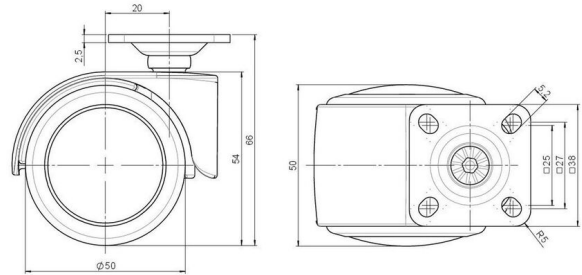

Product Type	Furniture caster
Wheel diameter	50mm 2"
Load capacity	50kg 110 lbs.
Overall height with fixing	66mm
Wheel:	
Wheel type	Soft wheel
Wheel core / tread color	RAL 9005 Jet black / RAL 9005 Jet black
Housing:	
Housing form	hooded, without neck
Neck diameter	Universal neck
Housing material	Zinc die-cast
Housing color	Shiny chrome
Mobility concept	Freewheel
Fixing	38x38mm Plate
Description	DUZB483 -24 X 1

Fixings

Compatible with the following available fixings:

No-Noise™ Stem:

- 11x19.5mm with 11.4mm circlip
- 11x19.5mm with 11.6mm circlip

Push fit stems:

- 10x22mm with 10.3mm circlip
- 10x22mm with 10.5mm circlip
- 11x19.5mm with 11.4mm circlip
- 11x19.5mm with 11.8mm circlip
- 11x22mm with 11.4mm circlip
- 11x22mm with 11.6mm circlip
- 11x22mm with 11.8mm circlip
- 11x22mm with 11.8 banded K290 4A
- 11x26mm

Threaded stems:

- M8x15mm
- M8x20mm
- M8x25mm
- M10x15mm
- M10x20mm
- M10x25mm
- M10x30mm
- M10x40mm
- M12x20mm
- 5/16-18x1"
- 5/16-18x1/2"
- 3/8-16x1"
- 5/16-18x5/8"
- 3/8-16x1/2"
- 3/8-16x5/8"

Square plates:

- 38x38mm
- 55x55mm
- 60x60mm