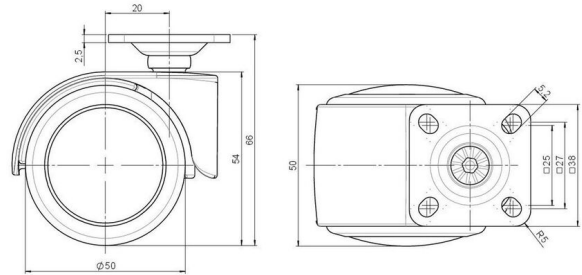

Technical Details

Product Type	Furniture caster
Wheel diameter	50mm 2"
Load capacity	50kg 110 lbs.
Overall height with fixing	66mm
Wheel:	
Wheel type	Soft wheel
Wheel core / tread color	RAL 9005 Jet black / RAL 9005 Jet black
Housing:	
Housing form	hooded, without neck
Neck diameter	Universal neck
Housing material	Zinc die-cast
Housing color	Shiny chrome
Mobility concept	Freewheel
Fixing	38x38mm Plate
Description	DUZB483 -24 X 1

Fixings

Compatible with the following available fixings:

No-Noise™ Stem:

- 11x19.5mm with 11.4mm circlip
- 11x19.5mm with 11.6mm circlip

Push fit stems:

- 10x22mm with 10.3mm circlip
- 10x22mm with 10.5mm circlip
- 11x19.5mm with 11.4mm circlip
- 11x19.5mm with 11.8mm circlip
- 11x22mm with 11.4mm circlip
- 11x22mm with 11.6mm circlip
- 11x22mm with 11.8mm circlip
- 11x22mm with 11.8 banded K290 4A
- 11x26mm

Threaded stems:

- M8x15mm
- M8x20mm
- M8x25mm
- M10x15mm
- M10x20mm
- M10x25mm
- M10x30mm
- M10x40mm
- M12x20mm
- 5/16-18x1"
- 5/16-18x1/2"
- 3/8-16x1"
- 5/16-18x5/8"
- 3/8-16x1/2"
- 3/8-16x5/8"

Square plates:

- 38x38mm
- 55x55mm
- 60x60mm