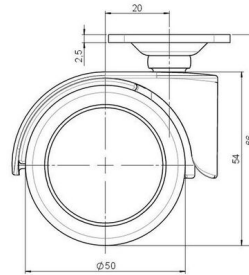

Standard D483

As of: April 06, 2026

Description DUZB 483 -24 X 1	Model D483	Carton Quantity 100 pcs per Carton

Technical Details

Product Type	Furniture caster
Wheel diameter	50mm | 2"
Load capacity	50kg | 110 lbs.
Overall height with fixing	66mm
Wheel:	
Wheel type	Soft wheel
Wheel core / tread color	RAL 9005 Jet black / RAL 9005 Jet black
Housing:	
Housing form	hooded, without neck
Neck diameter	Universal neck
Housing material	Zinc die-cast
Housing color	Shiny chrome
Mobility concept	Freewheel
Fixing	38x38mm Plate
Description	DUZB483 -24 X 1