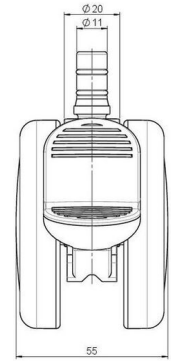

Standard D075

As of: April 30, 2026

Description	Model	Carton Quantity
DUKF 75-675X2NN	D075	120 pcs per Carton

Technical Details

Product Type	Furniture caster
Wheel diameter	75mm 3"
Load capacity	75kg 165 lbs.
Overall height with fixing	80mm
Wheel:	
Wheel type	Soft wheel
Wheel core / tread color	RAL 9005 Jet black / RAL 9005 Jet black
Housing:	
Housing form	unhooded, with neck diameter
Neck diameter	20mm
Housing material	High quality nylon
Housing color	RAL 9005 Jet black
Mobility concept	Stopper brake
Fixing	No-Noise™ Stem, 11x19,5mm Push fit stem with double circlips, 11,4mm
Description	DUKF 75-675X2NN

Fixings

Compatible with the following available fixings:

No-Noise™ Stem:

- 11x19.5mm with 11.4mm circlip
- 11x19.5mm with 11.6mm circlip

Push fit stems:

- 10x22mm with 10.3mm circlip
- 10x22mm with 10.5mm circlip
- 11x19.5mm with 11.4mm circlip
- 11x19.5mm with 11.8mm circlip
- 11x22mm with 11.4mm circlip
- 11x22mm with 11.6mm circlip
- 11x22mm with 11.8mm circlip
- 11x22mm with 11.8 banded K290 4A
- 11x26mm

Threaded stems:

- M8x15mm
- M8x20mm
- M8x25mm
- M10x15mm
- M10x20mm
- M10x25mm
- M10x30mm
- M10x40mm
- M12x20mm
- 5/16-18x1"
- 5/16-18x1/2"
- 3/8-16x1"
- 5/16-18x5/8"
- 3/8-16x1/2"
- 3/8-16x5/8"

Square plates:

- 38x38mm
- 55x55mm
- 60x60mm