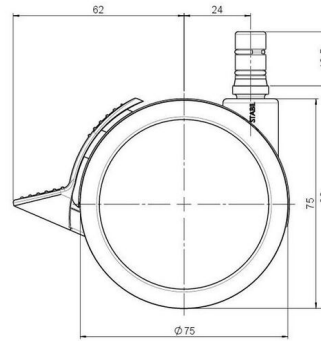

Standard D075

As of: April 30, 2026

Description	Model	Carton Quantity
DUKF 75-675X2NN	D075	120 pcs per Carton

Technical Details

Product Type	Furniture caster
Wheel diameter	75mm 3"
Load capacity	75kg 165 lbs.
Overall height with fixing	80mm
Wheel:	
Wheel type	Soft wheel
Wheel core / tread color	RAL 9005 Jet black / RAL 9005 Jet black
Housing:	
Housing form	unhooded, with neck diameter
Neck diameter	20mm
Housing material	High quality nylon
Housing color	RAL 9005 Jet black
Mobility concept	Stopper brake
Fixing	No-Noise™ Stem, 11x19,5mm Push fit stem with double circlips, 11,4mm
Description	DUKF 75-675X2NN

Fixings

Compatible with the following available fixings:

No-Noise™ Stem:

- 11x19.5mm with 11.4mm circlip
- 11x19.5mm with 11.6mm circlip

Push fit stems:

- 10x22mm with 10.3mm circlip
- 10x22mm with 10.5mm circlip
- 11x19.5mm with 11.4mm circlip
- 11x19.5mm with 11.8mm circlip
- 11x22mm with 11.4mm circlip
- 11x22mm with 11.6mm circlip
- 11x22mm with 11.8mm circlip
- 11x22mm with 11.8 banded K290 4A
- 11x26mm

Threaded stems:

- M8x15mm
- M8x20mm
- M8x25mm
- M10x15mm
- M10x20mm
- M10x25mm
- M10x30mm
- M10x40mm
- M12x20mm
- 5/16-18x1"
- 5/16-18x1/2"
- 3/8-16x1"
- 5/16-18x5/8"
- 3/8-16x1/2"
- 3/8-16x5/8"

Square plates:

- 38x38mm
- 55x55mm
- 60x60mm