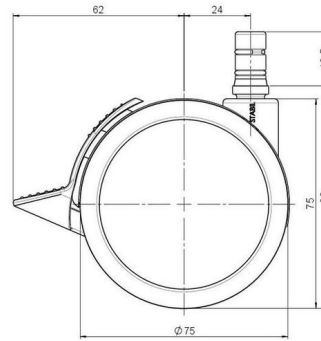

Standard D075

As of: October 23, 2025

Description	Model	Carton Quantity
DUKF 75-675X2NN	D075	120 pcs per Carton

Technical Details

Product Type	Furniture caster
Wheel diameter	75mm 3"
Load capacity	75kg 165 lbs.
Overall height with fixing	80mm
Wheel:	
Wheel type	Soft wheel
Wheel core / tread color	RAL 9005 Jet black / RAL 9005 Jet black
Housing:	
Housing form	unhooded, with neck diameter
Neck diameter	20mm
Housing material	High quality nylon
Housing color	RAL 9005 Jet black
Mobility concept	Stopper brake
Fixing	No-Noise™ Stem, 11x19,5mm Push fit stem with double circlips, 11,4mm
Description	DUKF 75-675X2NN

Fixings

Compatible with the following available fixings:

No-Noise™ Stem:

- 11x19.5mm with 11.4mm circlip
- 11x19.5mm with 11.6mm circlip

Push fit stems:

- 10x22mm with 10.3mm circlip
- 10x22mm with 10.5mm circlip
- 11x19.5mm with 11.4mm circlip
- 11x19.5mm with 11.8mm circlip
- 11x22mm with 11.4mm circlip
- 11x22mm with 11.6mm circlip
- 11x22mm with 11.8mm circlip
- 11x22mm with 11.8 banded K290 4A
- 11x26mm

Threaded stems:

- M8x15mm
- M8x20mm
- M8x25mm
- M10x15mm
- M10x20mm
- M10x25mm
- M10x30mm
- M10x40mm
- M12x20mm
- 5/16-18x1"
- 5/16-18x1/2"
- 3/8-16x1"
- 5/16-18x5/8"
- 3/8-16x1/2"
- 3/8-16x5/8"

Square plates:

- 38x38mm
- 55x55mm
- 60x60mm