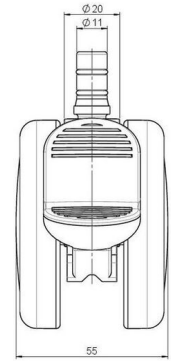

Standard D075

As of: October 23, 2025

Description	Model	Carton Quantity
DUKF 75-675X2NN	D075	120 pcs per Carton

Technical Details

Product Type	Furniture caster
Wheel diameter	75mm 3"
Load capacity	75kg 165 lbs.
Overall height with fixing	80mm
Wheel:	
Wheel type	Soft wheel
Wheel core / tread color	RAL 9005 Jet black / RAL 9005 Jet black
Housing:	
Housing form	unhooded, with neck diameter
Neck diameter	20mm
Housing material	High quality nylon
Housing color	RAL 9005 Jet black
Mobility concept	Stopper brake
Fixing	No-Noise™ Stem, 11x19,5mm Push fit stem with double circlips, 11,4mm
Description	DUKF 75-675X2NN

Fixings

Compatible with the following available fixings:

No-Noise™ Stem:

- 11x19.5mm with 11.4mm circlip
- 11x19.5mm with 11.6mm circlip

Push fit stems:

- 10x22mm with 10.3mm circlip
- 10x22mm with 10.5mm circlip
- 11x19.5mm with 11.4mm circlip
- 11x19.5mm with 11.8mm circlip
- 11x22mm with 11.4mm circlip
- 11x22mm with 11.6mm circlip
- 11x22mm with 11.8mm circlip
- 11x22mm with 11.8 banded K290 4A
- 11x26mm

Threaded stems:

- M8x15mm
- M8x20mm
- M8x25mm
- M10x15mm
- M10x20mm
- M10x25mm
- M10x30mm
- M10x40mm
- M12x20mm
- 5/16-18x1"
- 5/16-18x1/2"
- 3/8-16x1"
- 5/16-18x5/8"
- 3/8-16x1/2"
- 3/8-16x5/8"

Square plates:

- 38x38mm
- 55x55mm
- 60x60mm