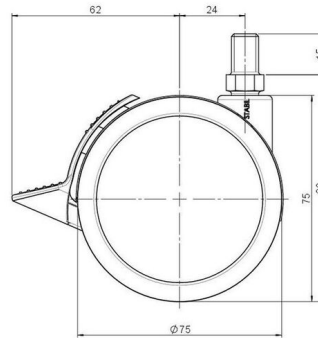

Standard D075

As of: May 23, 2026

Description	Model	Carton Quantity
DUKF 75-675 X10	D075	120 pcs per Carton

Technical Details

Product Type	Furniture caster
Wheel diameter	75mm 3"
Load capacity	75kg 165 lbs.
Overall height with fixing	83mm
Wheel:	
Wheel type	Soft wheel
Wheel core / tread color	RAL 9006 White aluminium / RAL 9005 Jet black
Housing:	
Housing form	unhooded, with neck diameter
Neck diameter	20mm
Housing material	High quality nylon
Housing color	RAL 9006 White aluminium
Mobility concept	Stopper brake
Fixing	M10x15mm Threaded stem
Description	DUKF 75-675 X10

Fixings

Compatible with the following available fixings:

No-Noise™ Stem:

- 11x19.5mm with 11.4mm circlip
- 11x19.5mm with 11.6mm circlip

Push fit stems:

- 10x22mm with 10.3mm circlip
- 10x22mm with 10.5mm circlip
- 11x19.5mm with 11.4mm circlip
- 11x19.5mm with 11.8mm circlip
- 11x22mm with 11.4mm circlip
- 11x22mm with 11.6mm circlip
- 11x22mm with 11.8mm circlip
- 11x22mm with 11.8 banded K290 4A
- 11x26mm

Threaded stems:

- M8x15mm
- M8x20mm
- M8x25mm
- M10x15mm
- M10x20mm
- M10x25mm
- M10x30mm
- M10x40mm
- M12x20mm
- 5/16-18x1"
- 5/16-18x1/2"
- 3/8-16x1"
- 5/16-18x5/8"
- 3/8-16x1/2"
- 3/8-16x5/8"

Square plates:

- 38x38mm
- 55x55mm
- 60x60mm