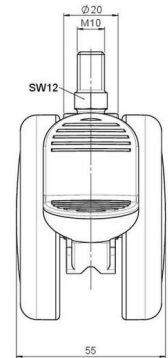

Standard D075

As of: July 07, 2026

Description	Model	Carton Quantity
DUKF 75-675 X10	D075	120 pcs per Carton

Technical Details

Product Type	Furniture caster
Wheel diameter	75mm 3"
Load capacity	75kg 165 lbs.
Overall height with fixing	83mm
Wheel:	
Wheel type	Soft wheel
Wheel core / tread color	RAL 9006 White aluminium / RAL 9005 Jet black
Housing:	
Housing form	unhooded, with neck diameter
Neck diameter	20mm
Housing material	High quality nylon
Housing color	RAL 9006 White aluminium
Mobility concept	Stopper brake
Fixing	M10x15mm Threaded stem
Description	DUKF 75-675 X10

Fixings

Compatible with the following available fixings:

No-Noise™ Stem:

- 11x19.5mm with 11.4mm circlip
- 11x19.5mm with 11.6mm circlip

Push fit stems:

- 10x22mm with 10.3mm circlip
- 10x22mm with 10.5mm circlip
- 11x19.5mm with 11.4mm circlip
- 11x19.5mm with 11.8mm circlip
- 11x22mm with 11.4mm circlip
- 11x22mm with 11.6mm circlip
- 11x22mm with 11.8mm circlip
- 11x22mm with 11.8 banded K290 4A
- 11x26mm

Threaded stems:

- M8x15mm
- M8x20mm
- M8x25mm
- M10x15mm
- M10x20mm
- M10x25mm
- M10x30mm
- M10x40mm
- M12x20mm
- 5/16-18x1"
- 5/16-18x1/2"
- 3/8-16x1"
- 5/16-18x5/8"
- 3/8-16x1/2"
- 3/8-16x5/8"

Square plates:

- 38x38mm
- 55x55mm
- 60x60mm