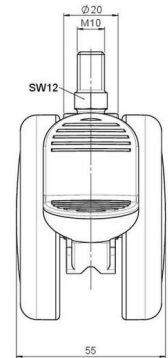

Standard D075

As of: May 23, 2026

Description	Model	Carton Quantity
DUKF 75-675 X10	D075	120 pcs per Carton

Technical Details

Product Type	Furniture caster
Wheel diameter	75mm 3"
Load capacity	75kg 165 lbs.
Overall height with fixing	83mm
Wheel:	
Wheel type	Soft wheel
Wheel core / tread color	RAL 9006 White aluminium / RAL 9005 Jet black
Housing:	
Housing form	unhooded, with neck diameter
Neck diameter	20mm
Housing material	High quality nylon
Housing color	RAL 9006 White aluminium
Mobility concept	Stopper brake
Fixing	M10x15mm Threaded stem
Description	DUKF 75-675 X10

Fixings

Compatible with the following available fixings:

No-Noise™ Stem:

- 11x19.5mm with 11.4mm circlip
- 11x19.5mm with 11.6mm circlip

Push fit stems:

- 10x22mm with 10.3mm circlip
- 10x22mm with 10.5mm circlip
- 11x19.5mm with 11.4mm circlip
- 11x19.5mm with 11.8mm circlip
- 11x22mm with 11.4mm circlip
- 11x22mm with 11.6mm circlip
- 11x22mm with 11.8mm circlip
- 11x22mm with 11.8 banded K290 4A
- 11x26mm

Threaded stems:

- M8x15mm
- M8x20mm
- M8x25mm
- M10x15mm
- M10x20mm
- M10x25mm
- M10x30mm
- M10x40mm
- M12x20mm
- 5/16-18x1"
- 5/16-18x1/2"
- 3/8-16x1"
- 5/16-18x5/8"
- 3/8-16x1/2"
- 3/8-16x5/8"

Square plates:

- 38x38mm
- 55x55mm
- 60x60mm