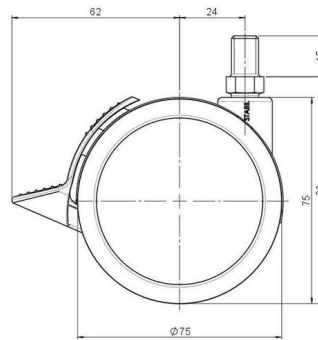

Standard D075

As of: July 07, 2026

Description	Model	Carton Quantity
DUKF 75-675 X10	D075	120 pcs per Carton

Technical Details

Product Type	Furniture caster
Wheel diameter	75mm 3"
Load capacity	75kg 165 lbs.
Overall height with fixing	83mm
Wheel:	
Wheel type	Soft wheel
Wheel core / tread color	RAL 9006 White aluminium / RAL 9005 Jet black
Housing:	
Housing form	unhooded, with neck diameter
Neck diameter	20mm
Housing material	High quality nylon
Housing color	RAL 9006 White aluminium
Mobility concept	Stopper brake
Fixing	M10x15mm Threaded stem
Description	DUKF 75-675 X10

Fixings

Compatible with the following available fixings:

No-Noise™ Stem:

- 11x19.5mm with 11.4mm circlip
- 11x19.5mm with 11.6mm circlip

Push fit stems:

- 10x22mm with 10.3mm circlip
- 10x22mm with 10.5mm circlip
- 11x19.5mm with 11.4mm circlip
- 11x19.5mm with 11.8mm circlip
- 11x22mm with 11.4mm circlip
- 11x22mm with 11.6mm circlip
- 11x22mm with 11.8mm circlip
- 11x22mm with 11.8 banded K290 4A
- 11x26mm

Threaded stems:

- M8x15mm
- M8x20mm
- M8x25mm
- M10x15mm
- M10x20mm
- M10x25mm
- M10x30mm
- M10x40mm
- M12x20mm
- 5/16-18x1"
- 5/16-18x1/2"
- 3/8-16x1"
- 5/16-18x5/8"
- 3/8-16x1/2"
- 3/8-16x5/8"

Square plates:

- 38x38mm
- 55x55mm
- 60x60mm