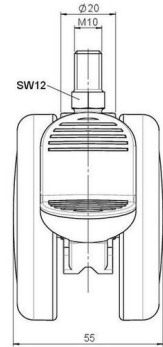

## Technical Details

Product Type	Furniture caster
Wheel diameter	75mm   3"
Load capacity	75kg   165 lbs.
Overall height with fixing	83mm
<b>Wheel:</b>	
Wheel type	Soft wheel
Wheel core / tread color	RAL 9005 Jet black / RAL 9005 Jet black
<b>Housing:</b>	
Housing form	unhooded, with neck diameter
Neck diameter	20mm
Housing material	High quality nylon
Housing color	RAL 9005 Jet black
Mobility concept	Stopper brake
Fixing	M10x15mm Threaded stem
Description	DUKF 75-675 X10

### No-Noise™ Stem:

- 11x19.5mm with 11.4mm circlip
- 11x19.5mm with 11.6mm circlip

### Threaded stems:

- M8x15mm
- M8x20mm
- M8x25mm
- M10x15mm
- M10x20mm
- M10x25mm
- M10x30mm
- M10x40mm
- M12x20mm
- 5/16-18x1"
- 5/16-18x1/2"
- 3/8-16x1"
- 5/16-18x5/8"
- 3/8-16x1/2"
- 3/8-16x5/8"

### Square plates:

- 38x38mm
- 55x55mm
- 60x60mm