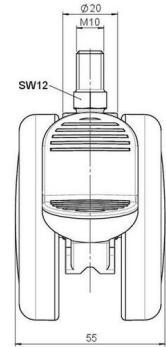

## Technical Details

Product Type	Furniture caster
Wheel diameter	75mm   3"
Load capacity	75kg   165 lbs.
Overall height with fixing	83mm
<b>Wheel:</b>	
Wheel type	Soft wheel
Wheel core / tread color	RAL 9005 Jet black / RAL 9005 Jet black
<b>Housing:</b>	
Housing form	unhooded, with neck diameter
Neck diameter	20mm
Housing material	High quality nylon
Housing color	RAL 9005 Jet black
Mobility concept	Stopper brake
Fixing	M10x15mm Threaded stem
Description	DUKF 75-675 X10

### No-Noise™ Stem:

- 11x19.5mm with 11.4mm circlip
- 11x19.5mm with 11.6mm circlip

### Threaded stems:

- M8x15mm
- M8x20mm
- M8x25mm
- M10x15mm
- M10x20mm
- M10x25mm
- M10x30mm
- M10x40mm
- M12x20mm
- 5/16-18x1"
- 5/16-18x1/2"
- 3/8-16x1"
- 5/16-18x5/8"
- 3/8-16x1/2"
- 3/8-16x5/8"

### Square plates:

- 38x38mm
- 55x55mm
- 60x60mm