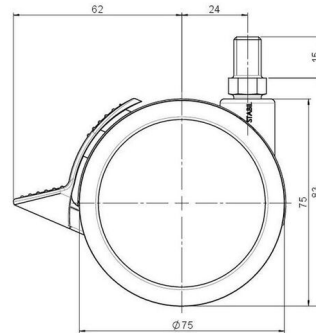

## Technical Details

Product Type	Furniture caster
Wheel diameter	75mm   3"
Load capacity	75kg   165 lbs.
Overall height with fixing	83mm
<b>Wheel:</b>	
Wheel type	Soft wheel
Wheel core / tread color	RAL 9005 Jet black / RAL 9005 Jet black
<b>Housing:</b>	
Housing form	unhooded, with neck diameter
Neck diameter	20mm
Housing material	High quality nylon
Housing color	RAL 9005 Jet black
Mobility concept	Stopper brake
Fixing	M10x15mm Threaded stem
Description	DUKF 75-675 X10

### No-Noise™ Stem:

- 11x19.5mm with 11.4mm circlip
- 11x19.5mm with 11.6mm circlip

### Threaded stems:

- M8x15mm
- M8x20mm
- M8x25mm
- M10x15mm
- M10x20mm
- M10x25mm
- M10x30mm
- M10x40mm
- M12x20mm
- 5/16-18x1"
- 5/16-18x1/2"
- 3/8-16x1"
- 5/16-18x5/8"
- 3/8-16x1/2"
- 3/8-16x5/8"

### Square plates:

- 38x38mm
- 55x55mm
- 60x60mm