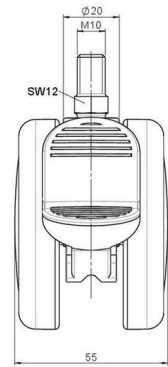

Standard D075

As of: June 17, 2026

Description	Model	Carton Quantity
DUKF 75-675 X10	D075	120 pcs per Carton

Technical Details

Product Type	Furniture caster
Wheel diameter	75mm 3"
Load capacity	75kg 165 lbs.
Overall height with fixing	83mm
Wheel:	
Wheel type	Soft wheel
Wheel core / tread color	Other / RAL 9005 Jet black
Housing:	
Housing form	unhooded, with neck diameter
Neck diameter	20mm
Housing material	High quality nylon
Housing color	Other
Mobility concept	Stopper brake
Fixing	M10x15mm Threaded stem
Description	DUKF 75-675 X10

Fixings

Compatible with the following available fixings:

No-Noise™ Stem:

- 11x19.5mm with 11.4mm circlip
- 11x19.5mm with 11.6mm circlip

Push fit stems:

- 10x22mm with 10.3mm circlip
- 10x22mm with 10.5mm circlip
- 11x19.5mm with 11.4mm circlip
- 11x19.5mm with 11.8mm circlip
- 11x22mm with 11.4mm circlip
- 11x22mm with 11.6mm circlip
- 11x22mm with 11.8mm circlip
- 11x22mm with 11.8 banded K290 4A
- 11x26mm

Threaded stems:

- M8x15mm
- M8x20mm
- M8x25mm
- M10x15mm
- M10x20mm
- M10x25mm
- M10x30mm
- M10x40mm
- M12x20mm
- 5/16-18x1"
- 5/16-18x1/2"
- 3/8-16x1"
- 5/16-18x5/8"
- 3/8-16x1/2"
- 3/8-16x5/8"

Square plates:

- 38x38mm
- 55x55mm
- 60x60mm