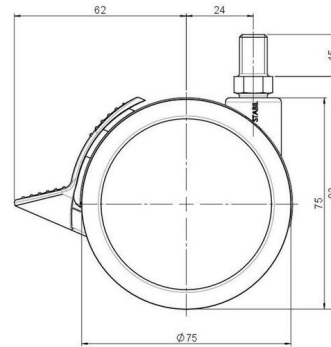

Standard D075

As of: June 17, 2026

Description	Model	Carton Quantity
DUKF 75-675 X10	D075	120 pcs per Carton

Technical Details

Product Type	Furniture caster
Wheel diameter	75mm 3"
Load capacity	75kg 165 lbs.
Overall height with fixing	83mm
Wheel:	
Wheel type	Soft wheel
Wheel core / tread color	Other / RAL 9005 Jet black
Housing:	
Housing form	unhooded, with neck diameter
Neck diameter	20mm
Housing material	High quality nylon
Housing color	Other
Mobility concept	Stopper brake
Fixing	M10x15mm Threaded stem
Description	DUKF 75-675 X10

Fixings

Compatible with the following available fixings:

No-Noise™ Stem:

- 11x19.5mm with 11.4mm circlip
- 11x19.5mm with 11.6mm circlip

Push fit stems:

- 10x22mm with 10.3mm circlip
- 10x22mm with 10.5mm circlip
- 11x19.5mm with 11.4mm circlip
- 11x19.5mm with 11.8mm circlip
- 11x22mm with 11.4mm circlip
- 11x22mm with 11.6mm circlip
- 11x22mm with 11.8mm circlip
- 11x22mm with 11.8 banded K290 4A
- 11x26mm

Threaded stems:

- M8x15mm
- M8x20mm
- M8x25mm
- M10x15mm
- M10x20mm
- M10x25mm
- M10x30mm
- M10x40mm
- M12x20mm
- 5/16-18x1"
- 5/16-18x1/2"
- 3/8-16x1"
- 5/16-18x5/8"
- 3/8-16x1/2"
- 3/8-16x5/8"

Square plates:

- 38x38mm
- 55x55mm
- 60x60mm