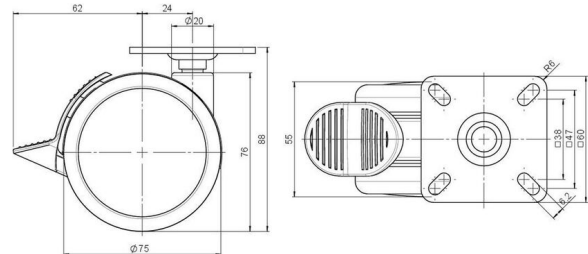

## Technical Details

Product Type	Furniture caster
Wheel diameter	75mm   3"
Load capacity	75kg   165 lbs.
Overall height with fixing	88mm
<b>Wheel:</b>	
Wheel type	Soft wheel
Wheel core / tread color	Other / RAL 9005 Jet black
<b>Housing:</b>	
Housing form	unhooded, with neck diameter
Neck diameter	20mm
Housing material	High quality nylon
Housing color	Other
Mobility concept	Stopper brake
Fixing	60x60mm Plate
Description	DUKF 75-675 X 1

### No-Noise™ Stem:

- 11x19.5mm with 11.4mm circlip
- 11x19.5mm with 11.6mm circlip

### Threaded stems:

- M8x15mm
- M8x20mm
- M8x25mm
- M10x15mm
- M10x20mm
- M10x25mm
- M10x30mm
- M10x40mm
- M12x20mm
- 5/16-18x1"
- 5/16-18x1/2"
- 3/8-16x1"
- 5/16-18x5/8"
- 3/8-16x1/2"
- 3/8-16x5/8"

### Square plates:

- 38x38mm
- 55x55mm
- 60x60mm