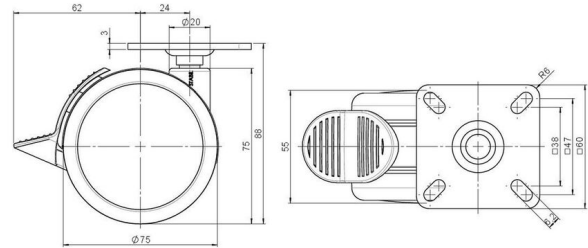

## Technical Details

Product Type	Furniture caster
Wheel diameter	75mm   3"
Load capacity	75kg   165 lbs.
Overall height with fixing	88mm
<b>Wheel:</b>	
Wheel type	Soft wheel
Wheel core / tread color	RAL 9005 Jet black / RAL 9005 Jet black
<b>Housing:</b>	
Housing form	unhooded, with neck diameter
Neck diameter	20mm
Housing material	High quality nylon
Housing color	RAL 9005 Jet black
Mobility concept	Stopper brake
Fixing	60x60mm Plate
Description	DUKF 75-675 X 1

### No-Noise™ Stem:

- 11x19.5mm with 11.4mm circlip
- 11x19.5mm with 11.6mm circlip

### Threaded stems:

- M8x15mm
- M8x20mm
- M8x25mm
- M10x15mm
- M10x20mm
- M10x25mm
- M10x30mm
- M10x40mm
- M12x20mm
- 5/16-18x1"
- 5/16-18x1/2"
- 3/8-16x1"
- 5/16-18x5/8"
- 3/8-16x1/2"
- 3/8-16x5/8"

### Square plates:

- 38x38mm
- 55x55mm
- 60x60mm