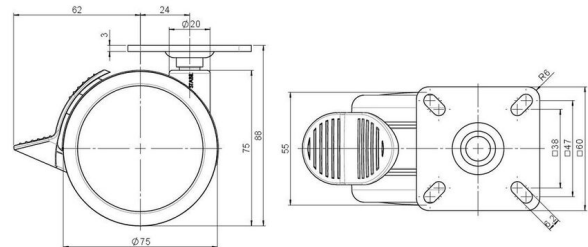

Standard D075

As of: August 20, 2025

Description DUKF 75-675 X 1	Model D075	Carton Quantity 100 pcs per Carton
---------------------------------------	----------------------	--

Technical Details

Product Type	Furniture caster
Wheel diameter	75mm 3"
Load capacity	75kg 165 lbs.
Overall height with fixing	88mm
Wheel:	
Wheel type	Soft wheel
Wheel core / tread color	RAL 9005 Jet black / RAL 9005 Jet black
Housing:	
Housing form	unhooded, with neck diameter
Neck diameter	20mm
Housing material	High quality nylon
Housing color	RAL 9005 Jet black
Mobility concept	Stopper brake
Fixing	60x60mm Plate
Description	DUKF 75-675 X 1

Fixings

Compatible with the following available fixings:

No-Noise™ Stem:

- 11x19.5mm with 11.4mm circlip
- 11x19.5mm with 11.6mm circlip

Push fit stems:

- 10x22mm with 10.3mm circlip
- 10x22mm with 10.5mm circlip
- 11x19.5mm with 11.4mm circlip
- 11x19.5mm with 11.8mm circlip
- 11x22mm with 11.4mm circlip
- 11x22mm with 11.6mm circlip
- 11x22mm with 11.8mm circlip
- 11x22mm with 11.8 banded K290 4A
- 11x26mm

Threaded stems:

- M8x15mm
- M8x20mm
- M8x25mm
- M10x15mm
- M10x20mm
- M10x25mm
- M10x30mm
- M10x40mm
- M12x20mm
- 5/16-18x1"
- 5/16-18x1/2"
- 3/8-16x1"
- 5/16-18x5/8"
- 3/8-16x1/2"
- 3/8-16x5/8"

Square plates:

- 38x38mm
- 55x55mm
- 60x60mm