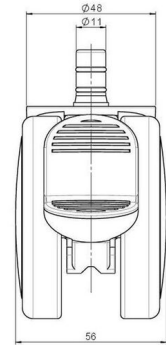

Standard D075

As of: May 02, 2026

Description	Model	Carton Quantity
DUKF 75 - 2X2NN	D075	120 pcs per Carton

Technical Details

Product Type	Furniture caster
Wheel diameter	75mm 3"
Load capacity	75kg 165 lbs.
Overall height with fixing	80mm
Wheel:	
Wheel type	Soft wheel
Wheel core / tread color	RAL 9005 Jet black / RAL 9005 Jet black
Housing:	
Housing form	unhooded, with neck diameter
Neck diameter	20mm
Housing material	High quality nylon
Housing color	RAL 9005 Jet black
Mobility concept	Stopper brake
Fixing	No-Noise™ Stem, 11x19,5mm Push fit stem with double circlips, 11,4mm
Description	DUKF 75 - 2X2NN

Fixings

Compatible with the following available fixings:

No-Noise™ Stem:

- 11x19.5mm with 11.4mm circlip
- 11x19.5mm with 11.6mm circlip

Push fit stems:

- 10x22mm with 10.3mm circlip
- 10x22mm with 10.5mm circlip
- 11x19.5mm with 11.4mm circlip
- 11x19.5mm with 11.8mm circlip
- 11x22mm with 11.4mm circlip
- 11x22mm with 11.6mm circlip
- 11x22mm with 11.8mm circlip
- 11x22mm with 11.8 banded K290 4A
- 11x26mm

Threaded stems:

- M8x15mm
- M8x20mm
- M8x25mm
- M10x15mm
- M10x20mm
- M10x25mm
- M10x30mm
- M10x40mm
- M12x20mm
- 5/16-18x1"
- 5/16-18x1/2"
- 3/8-16x1"
- 5/16-18x5/8"
- 3/8-16x1/2"
- 3/8-16x5/8"

Square plates:

- 38x38mm
- 55x55mm
- 60x60mm