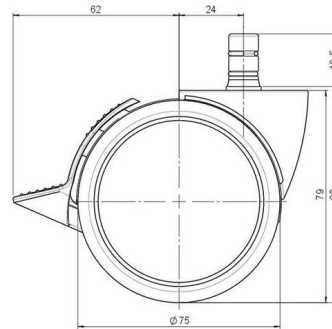

Standard D075

As of: May 02, 2026

Description	Model	Carton Quantity
DUKF 75 - 2X2NN	D075	120 pcs per Carton

Technical Details

Product Type	Furniture caster
Wheel diameter	75mm 3"
Load capacity	75kg 165 lbs.
Overall height with fixing	80mm
Wheel:	
Wheel type	Soft wheel
Wheel core / tread color	RAL 9005 Jet black / RAL 9005 Jet black
Housing:	
Housing form	unhooded, with neck diameter
Neck diameter	20mm
Housing material	High quality nylon
Housing color	RAL 9005 Jet black
Mobility concept	Stopper brake
Fixing	No-Noise™ Stem, 11x19,5mm Push fit stem with double circlips, 11,4mm
Description	DUKF 75 - 2X2NN

Fixings

Compatible with the following available fixings:

No-Noise™ Stem:

- 11x19.5mm with 11.4mm circlip
- 11x19.5mm with 11.6mm circlip

Push fit stems:

- 10x22mm with 10.3mm circlip
- 10x22mm with 10.5mm circlip
- 11x19.5mm with 11.4mm circlip
- 11x19.5mm with 11.8mm circlip
- 11x22mm with 11.4mm circlip
- 11x22mm with 11.6mm circlip
- 11x22mm with 11.8mm circlip
- 11x22mm with 11.8 banded K290 4A
- 11x26mm

Threaded stems:

- M8x15mm
- M8x20mm
- M8x25mm
- M10x15mm
- M10x20mm
- M10x25mm
- M10x30mm
- M10x40mm
- M12x20mm
- 5/16-18x1"
- 5/16-18x1/2"
- 3/8-16x1"
- 5/16-18x5/8"
- 3/8-16x1/2"
- 3/8-16x5/8"

Square plates:

- 38x38mm
- 55x55mm
- 60x60mm