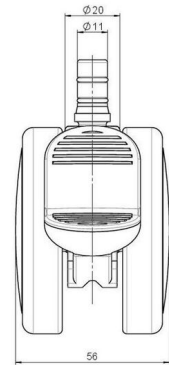

Standard D075

As of: May 23, 2026

Description	Model	Carton Quantity
DUKF 75 - 2 X2NN	D075	120 pcs per Carton

Technical Details

Product Type	Furniture caster
Wheel diameter	75mm 3"
Load capacity	75kg 165 lbs.
Overall height with fixing	80mm
Wheel:	
Wheel type	Soft wheel
Wheel core / tread color	RAL 9005 Jet black / RAL 9005 Jet black
Housing:	
Housing form	unhooded, with neck diameter
Neck diameter	20mm
Housing material	High quality nylon
Housing color	RAL 9005 Jet black
Mobility concept	Stopper brake
Fixing	No-Noise™ Stem, 11x19,5mm Push fit stem with double circlips, 11,4mm
Description	DUKF 75 - 2X2NN

Fixings

Compatible with the following available fixings:

No-Noise™ Stem:

- 11x19.5mm with 11.4mm circlip
- 11x19.5mm with 11.6mm circlip

Push fit stems:

- 10x22mm with 10.3mm circlip
- 10x22mm with 10.5mm circlip
- 11x19.5mm with 11.4mm circlip
- 11x19.5mm with 11.8mm circlip
- 11x22mm with 11.4mm circlip
- 11x22mm with 11.6mm circlip
- 11x22mm with 11.8mm circlip
- 11x22mm with 11.8 banded K290 4A
- 11x26mm

Threaded stems:

- M8x15mm
- M8x20mm
- M8x25mm
- M10x15mm
- M10x20mm
- M10x25mm
- M10x30mm
- M10x40mm
- M12x20mm
- 5/16-18x1"
- 5/16-18x1/2"
- 3/8-16x1"
- 5/16-18x5/8"
- 3/8-16x1/2"
- 3/8-16x5/8"

Square plates:

- 38x38mm
- 55x55mm
- 60x60mm