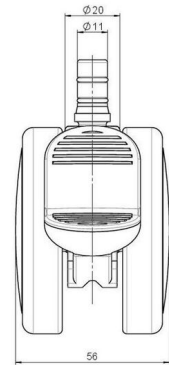

Standard D075

As of: July 07, 2026

Description	Model	Carton Quantity
DUKF 75 - 2 X2NN	D075	120 pcs per Carton

Technical Details

Product Type	Furniture caster
Wheel diameter	75mm 3"
Load capacity	75kg 165 lbs.
Overall height with fixing	80mm
Wheel:	
Wheel type	Soft wheel
Wheel core / tread color	RAL 9005 Jet black / RAL 9005 Jet black
Housing:	
Housing form	unhooded, with neck diameter
Neck diameter	20mm
Housing material	High quality nylon
Housing color	RAL 9005 Jet black
Mobility concept	Stopper brake
Fixing	No-Noise™ Stem, 11x19,5mm Push fit stem with double circlips, 11,4mm
Description	DUKF 75 - 2X2NN

Fixings

Compatible with the following available fixings:

No-Noise™ Stem:

- 11x19.5mm with 11.4mm circlip
- 11x19.5mm with 11.6mm circlip

Push fit stems:

- 10x22mm with 10.3mm circlip
- 10x22mm with 10.5mm circlip
- 11x19.5mm with 11.4mm circlip
- 11x19.5mm with 11.8mm circlip
- 11x22mm with 11.4mm circlip
- 11x22mm with 11.6mm circlip
- 11x22mm with 11.8mm circlip
- 11x22mm with 11.8 banded K290 4A
- 11x26mm

Threaded stems:

- M8x15mm
- M8x20mm
- M8x25mm
- M10x15mm
- M10x20mm
- M10x25mm
- M10x30mm
- M10x40mm
- M12x20mm
- 5/16-18x1"
- 5/16-18x1/2"
- 3/8-16x1"
- 5/16-18x5/8"
- 3/8-16x1/2"
- 3/8-16x5/8"

Square plates:

- 38x38mm
- 55x55mm
- 60x60mm