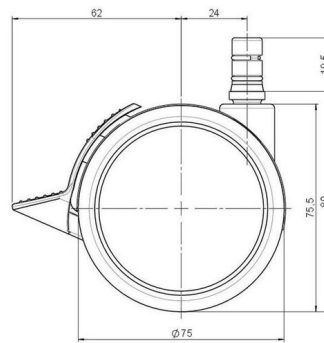

Standard D075

As of: July 07, 2026

Description	Model	Carton Quantity
DUKF 75 - 2 X2NN	D075	120 pcs per Carton

Technical Details

Product Type	Furniture caster
Wheel diameter	75mm 3"
Load capacity	75kg 165 lbs.
Overall height with fixing	80mm
Wheel:	
Wheel type	Soft wheel
Wheel core / tread color	RAL 9005 Jet black / RAL 9005 Jet black
Housing:	
Housing form	unhooded, with neck diameter
Neck diameter	20mm
Housing material	High quality nylon
Housing color	RAL 9005 Jet black
Mobility concept	Stopper brake
Fixing	No-Noise™ Stem, 11x19,5mm Push fit stem with double circlips, 11,4mm
Description	DUKF 75 - 2X2NN

Fixings

Compatible with the following available fixings:

No-Noise™ Stem:

- 11x19.5mm with 11.4mm circlip
- 11x19.5mm with 11.6mm circlip

Push fit stems:

- 10x22mm with 10.3mm circlip
- 10x22mm with 10.5mm circlip
- 11x19.5mm with 11.4mm circlip
- 11x19.5mm with 11.8mm circlip
- 11x22mm with 11.4mm circlip
- 11x22mm with 11.6mm circlip
- 11x22mm with 11.8mm circlip
- 11x22mm with 11.8 banded K290 4A
- 11x26mm

Threaded stems:

- M8x15mm
- M8x20mm
- M8x25mm
- M10x15mm
- M10x20mm
- M10x25mm
- M10x30mm
- M10x40mm
- M12x20mm
- 5/16-18x1"
- 5/16-18x1/2"
- 3/8-16x1"
- 5/16-18x5/8"
- 3/8-16x1/2"
- 3/8-16x5/8"

Square plates:

- 38x38mm
- 55x55mm
- 60x60mm