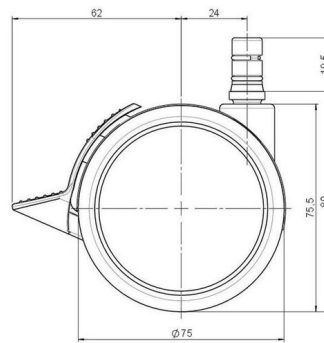

Standard D075

As of: May 23, 2026

Description	Model	Carton Quantity
DUKF 75 - 2 X2NN	D075	120 pcs per Carton

Technical Details

Product Type	Furniture caster
Wheel diameter	75mm 3"
Load capacity	75kg 165 lbs.
Overall height with fixing	80mm
Wheel:	
Wheel type	Soft wheel
Wheel core / tread color	RAL 9005 Jet black / RAL 9005 Jet black
Housing:	
Housing form	unhooded, with neck diameter
Neck diameter	20mm
Housing material	High quality nylon
Housing color	RAL 9005 Jet black
Mobility concept	Stopper brake
Fixing	No-Noise™ Stem, 11x19,5mm Push fit stem with double circlips, 11,4mm
Description	DUKF 75 - 2X2NN

Fixings

Compatible with the following available fixings:

No-Noise™ Stem:

- 11x19.5mm with 11.4mm circlip
- 11x19.5mm with 11.6mm circlip

Push fit stems:

- 10x22mm with 10.3mm circlip
- 10x22mm with 10.5mm circlip
- 11x19.5mm with 11.4mm circlip
- 11x19.5mm with 11.8mm circlip
- 11x22mm with 11.4mm circlip
- 11x22mm with 11.6mm circlip
- 11x22mm with 11.8mm circlip
- 11x22mm with 11.8 banded K290 4A
- 11x26mm

Threaded stems:

- M8x15mm
- M8x20mm
- M8x25mm
- M10x15mm
- M10x20mm
- M10x25mm
- M10x30mm
- M10x40mm
- M12x20mm
- 5/16-18x1"
- 5/16-18x1/2"
- 3/8-16x1"
- 5/16-18x5/8"
- 3/8-16x1/2"
- 3/8-16x5/8"

Square plates:

- 38x38mm
- 55x55mm
- 60x60mm