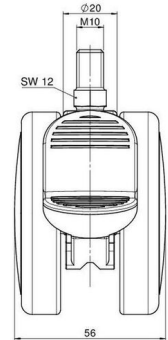

Standard D075

As of: June 17, 2026

Description	Model	Carton Quantity
DUKF 75 - 2 X10	D075	120 pcs per Carton

Technical Details

Product Type	Furniture caster
Wheel diameter	75mm 3"
Load capacity	75kg 165 lbs.
Overall height with fixing	83mm
Wheel:	
Wheel type	Soft wheel
Wheel core / tread color	RAL 9006 White aluminium / RAL 9005 Jet black
Housing:	
Housing form	unhooded, with neck diameter
Neck diameter	20mm
Housing material	High quality nylon
Housing color	RAL 9005 Jet black
Mobility concept	Stopper brake
Fixing	M10x15mm Threaded stem, unassembled
Description	DUKF 75 - 2 X10

Fixings

Compatible with the following available fixings:

No-Noise™ Stem:

- 11x19.5mm with 11.4mm circlip
- 11x19.5mm with 11.6mm circlip

Push fit stems:

- 10x22mm with 10.3mm circlip
- 10x22mm with 10.5mm circlip
- 11x19.5mm with 11.4mm circlip
- 11x19.5mm with 11.8mm circlip
- 11x22mm with 11.4mm circlip
- 11x22mm with 11.6mm circlip
- 11x22mm with 11.8mm circlip
- 11x22mm with 11.8 banded K290 4A
- 11x26mm

Threaded stems:

- M8x15mm
- M8x20mm
- M8x25mm
- M10x15mm
- M10x20mm
- M10x25mm
- M10x30mm
- M10x40mm
- M12x20mm
- 5/16-18x1"
- 5/16-18x1/2"
- 3/8-16x1"
- 5/16-18x5/8"
- 3/8-16x1/2"
- 3/8-16x5/8"

Square plates:

- 38x38mm
- 55x55mm
- 60x60mm