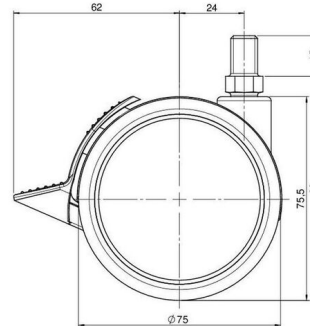

Standard D075

As of: June 17, 2026

Description	Model	Carton Quantity
DUKF 75 - 2 X10	D075	120 pcs per Carton

Technical Details

Product Type	Furniture caster
Wheel diameter	75mm 3"
Load capacity	75kg 165 lbs.
Overall height with fixing	83mm
Wheel:	
Wheel type	Soft wheel
Wheel core / tread color	RAL 9006 White aluminium / RAL 9005 Jet black
Housing:	
Housing form	unhooded, with neck diameter
Neck diameter	20mm
Housing material	High quality nylon
Housing color	RAL 9005 Jet black
Mobility concept	Stopper brake
Fixing	M10x15mm Threaded stem, unassembled
Description	DUKF 75 - 2 X10

Fixings

Compatible with the following available fixings:

No-Noise™ Stem:

- 11x19.5mm with 11.4mm circlip
- 11x19.5mm with 11.6mm circlip

Push fit stems:

- 10x22mm with 10.3mm circlip
- 10x22mm with 10.5mm circlip
- 11x19.5mm with 11.4mm circlip
- 11x19.5mm with 11.8mm circlip
- 11x22mm with 11.4mm circlip
- 11x22mm with 11.6mm circlip
- 11x22mm with 11.8mm circlip
- 11x22mm with 11.8 banded K290 4A
- 11x26mm

Threaded stems:

- M8x15mm
- M8x20mm
- M8x25mm
- M10x15mm
- M10x20mm
- M10x25mm
- M10x30mm
- M10x40mm
- M12x20mm
- 5/16-18x1"
- 5/16-18x1/2"
- 3/8-16x1"
- 5/16-18x5/8"
- 3/8-16x1/2"
- 3/8-16x5/8"

Square plates:

- 38x38mm
- 55x55mm
- 60x60mm