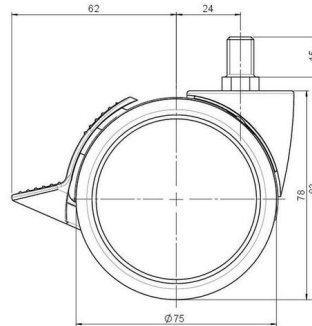

Standard D075

As of: June 17, 2026

Description	Model	Carton Quantity
DUKF 75 - 2 X10	D075	120 pcs per Carton

Technical Details

Product Type	Furniture caster
Wheel diameter	75mm 3"
Load capacity	75kg 165 lbs.
Overall height with fixing	83mm
Wheel:	
Wheel type	Soft wheel
Wheel core / tread color	RAL 9006 White aluminium / RAL 9005 Jet black
Housing:	
Housing form	unhooded, with neck diameter
Neck diameter	20mm
Housing material	High quality nylon
Housing color	RAL 9006 White aluminium
Mobility concept	Stopper brake
Fixing	M10x15mm Threaded stem
Description	DUKF 75 - 2 X10

Fixings

Compatible with the following available fixings:

No-Noise™ Stem:

- 11x19.5mm with 11.4mm circlip
- 11x19.5mm with 11.6mm circlip

Push fit stems:

- 10x22mm with 10.3mm circlip
- 10x22mm with 10.5mm circlip
- 11x19.5mm with 11.4mm circlip
- 11x19.5mm with 11.8mm circlip
- 11x22mm with 11.4mm circlip
- 11x22mm with 11.6mm circlip
- 11x22mm with 11.8mm circlip
- 11x22mm with 11.8 banded K290 4A
- 11x26mm

Threaded stems:

- M8x15mm
- M8x20mm
- M8x25mm
- M10x15mm
- M10x20mm
- M10x25mm
- M10x30mm
- M10x40mm
- M12x20mm
- 5/16-18x1"
- 5/16-18x1/2"
- 3/8-16x1"
- 5/16-18x5/8"
- 3/8-16x1/2"
- 3/8-16x5/8"

Square plates:

- 38x38mm
- 55x55mm
- 60x60mm