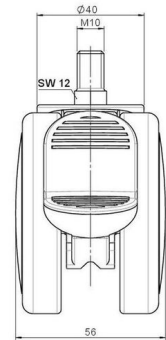

Standard D075

As of: June 17, 2026

Description	Model	Carton Quantity
DUKF 75 - 2 X10	D075	120 pcs per Carton

Technical Details

Product Type	Furniture caster
Wheel diameter	75mm 3"
Load capacity	75kg 165 lbs.
Overall height with fixing	83mm
Wheel:	
Wheel type	Soft wheel
Wheel core / tread color	RAL 9006 White aluminium / RAL 9005 Jet black
Housing:	
Housing form	unhooded, with neck diameter
Neck diameter	20mm
Housing material	High quality nylon
Housing color	RAL 9006 White aluminium
Mobility concept	Stopper brake
Fixing	M10x15mm Threaded stem
Description	DUKF 75 - 2 X10

Fixings

Compatible with the following available fixings:

No-Noise™ Stem:

- 11x19.5mm with 11.4mm circlip
- 11x19.5mm with 11.6mm circlip

Push fit stems:

- 10x22mm with 10.3mm circlip
- 10x22mm with 10.5mm circlip
- 11x19.5mm with 11.4mm circlip
- 11x19.5mm with 11.8mm circlip
- 11x22mm with 11.4mm circlip
- 11x22mm with 11.6mm circlip
- 11x22mm with 11.8mm circlip
- 11x22mm with 11.8 banded K290 4A
- 11x26mm

Threaded stems:

- M8x15mm
- M8x20mm
- M8x25mm
- M10x15mm
- M10x20mm
- M10x25mm
- M10x30mm
- M10x40mm
- M12x20mm
- 5/16-18x1"
- 5/16-18x1/2"
- 3/8-16x1"
- 5/16-18x5/8"
- 3/8-16x1/2"
- 3/8-16x5/8"

Square plates:

- 38x38mm
- 55x55mm
- 60x60mm