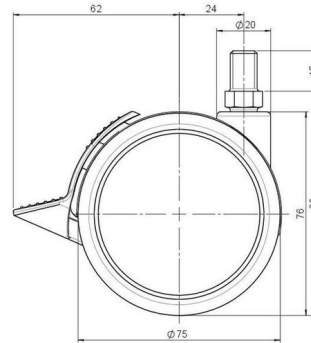

Standard D075

As of: April 29, 2026

Description DUKF 75 - 2 X10	Model D075	Carton Quantity 120 pcs per Carton

Technical Details

Product Type	Furniture caster
Wheel diameter	75mm | 3"
Load capacity	75kg | 165 lbs.
Overall height with fixing	83mm
Wheel:	
Wheel type	Soft wheel
Wheel core / tread color	RAL 7035 Light grey / RAL 7035 Light grey
Housing:	
Housing form	unhooded, with neck diameter
Neck diameter	20mm
Housing material	High quality nylon
Housing color	RAL 7035 Light grey
Mobility concept	Stopper brake
Fixing	M10x15mm Threaded stem
Description	DUKF 75 - 2 X10