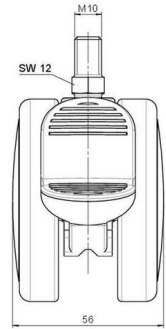

Standard D075

As of: April 29, 2026

Description DUKF 75 - 2 X10	Model D075	Carton Quantity 120 pcs per Carton

Technical Details

Product Type	Furniture caster
Wheel diameter	75mm | 3"
Load capacity	75kg | 165 lbs.
Overall height with fixing	83mm
Wheel:	
Wheel type	Soft wheel
Wheel core / tread color	RAL 7035 Light grey / RAL 7035 Light grey
Housing:	
Housing form	unhooded, with neck diameter
Neck diameter	20mm
Housing material	High quality nylon
Housing color	RAL 7035 Light grey
Mobility concept	Stopper brake
Fixing	M10x15mm Threaded stem
Description	DUKF 75 - 2 X10